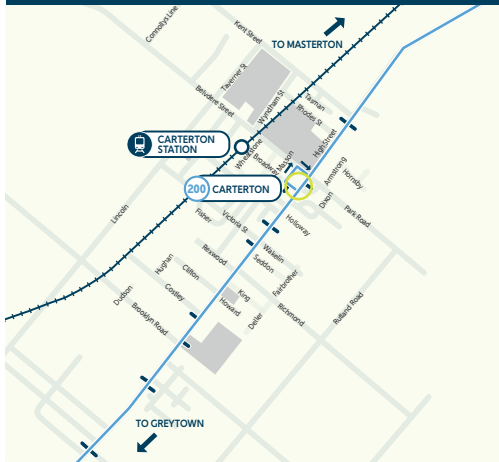

CARTERTON ZONE 13