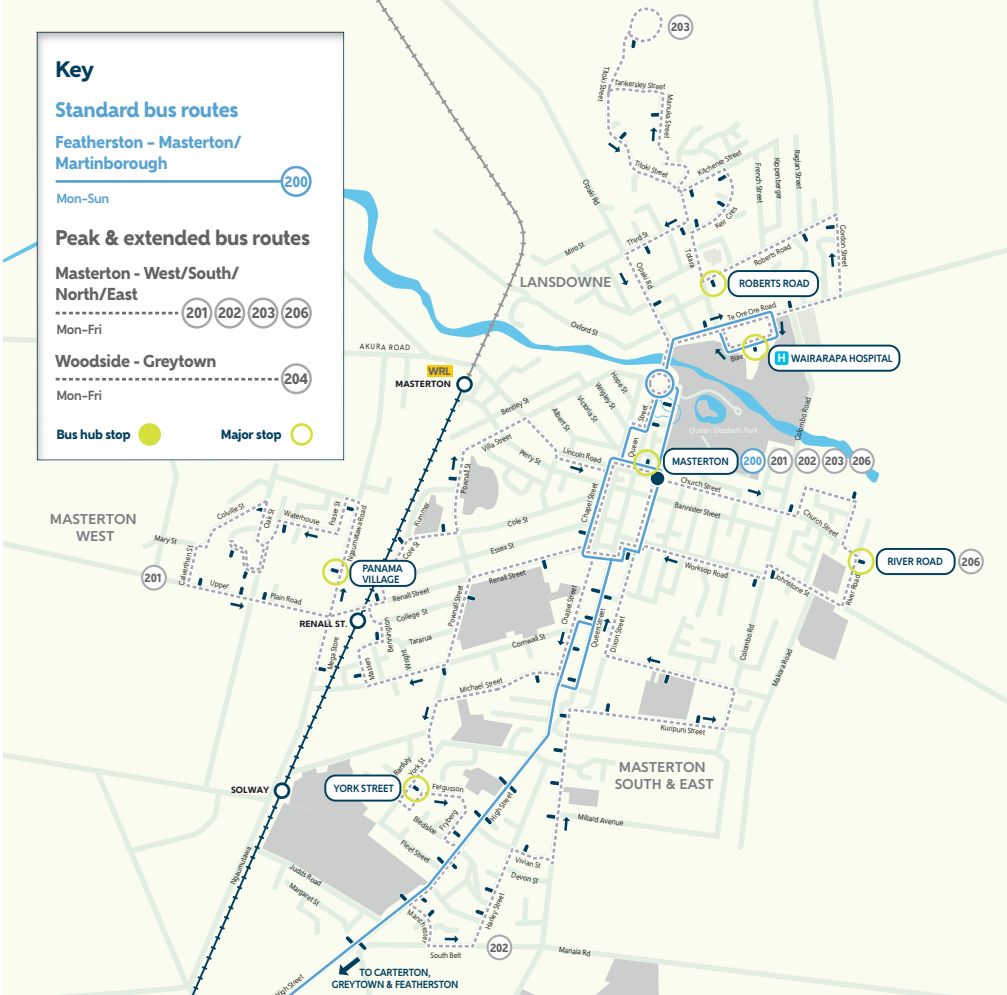

MASTERTON ZONE 14