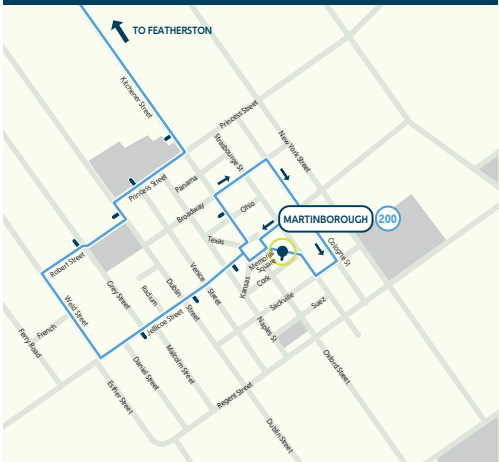

CW/PT-G-19/103 September 2019

FEATHERSTON ZONE 11

GREYTOWN ZONE 12

CARTERTON ZONE 13

MARTINBOROUGH ZONE 13

MASTERTON ZONE 14

200

TO FEATHERSTON AND MASTERTON
MONDAY TO FRIDAY

		AM								PM				SATURDAY				SUNDAY & PUBLIC HOLIDAYS					
Stops																							
	1779	Martinborough - Town Hall	5:55	6:30	6:55		10:35			3:45	6:10			7:55	10:40	2:40	4:55						
	1810	Featherston Station (bus stop) arrives	6:20	6:55	7:20		10:58			4:08	6:35			8:15	11:00	3:00	5:15						
WRL	Rail connection to Wellington	FEAT	Featherston Station	6:27	7:02	7:28		11:10			4:18			8:25			5:25						
	WELL	Wellington Station	7:30	8:10	8:31		12:10			5:18				9:25			6:25						
WRL	Rail connection from Wellington	WELL	Wellington Station				8:21			12:45					9:55			6:55					
	FEAT	Featherston Station				9:21			1:45					10:55			7:55						
	1810	Featherston Station (bus stop) departs		6:55	7:30	9:28	10:58	12:15	1:55	4:08				8:15	11:00	3:00	5:15	8:00	7:45	11:00	3:00	5:15	8:00
	1822	Greytown - Main Street (near 74)		7:15	7:50	9:45	11:15	12:32	2:12	4:25				8:35	11:20	3:20	5:35	8:20	8:05	11:20	3:20	5:35	8:20
	1836	Carterton - Broadway		7:30	8:00	9:55	11:25	12:42	2:22	4:35				8:45	11:30	3:30	5:45		8:15	11:30	3:30	5:45	
	1855	Masterton - Church Street		7:55	8:25	10:15	11:45	1:02	2:42	5:00				9:05	11:50	3:50	6:05		8:35	11:50	3:50	6:05	
	1862	Wairarapa Hospital				10:20	11:50	1:07	2:47					9:10	11:55	3:55	6:10		8:40	11:55	3:55	6:10	