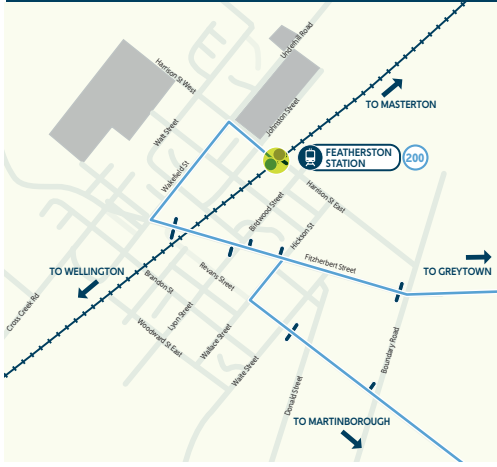

CW/PT-G-20/33 July 2020

**FEATHERSTON ZONE 11**

**GREYTOWN ZONE 12**

**CARTERTON ZONE 13**

**MARTINBOROUGH ZONE 13**

**MASTERTON ZONE 14**

**200****TO FEATHERSTON AND MASTERTON**  
MONDAY TO FRIDAY

AM PM

Stops		AM				PM			
1779	Martinborough - Town Hall	5:55	6:30	6:55		10:35		3:45	6:10
1810	Featherston Station (bus stop) arrives	6:20	6:55	7:20		10:58		4:08	6:35
WRRL Rail connection to Wellington	FEAT Featherston Station	6:27	7:02	7:28		11:10		4:18	
	WELL Wellington Station	7:30	8:10	8:31		12:10		5:18	
WRRL Rail connection from Wellington	WELL Wellington Station				8:21			12:45	
	FEAT Featherston Station				9:21			1:45	
1810	Featherston Station (bus stop) departs		6:55	7:30	9:28	10:58	12:15	1:55	4:08
1822	Greytown - Main Street (near 74)		7:15	7:50	9:45	11:15	12:32	2:12	4:25
1836	Carterton - Broadway		7:30	8:00	9:55	11:25	12:42	2:22	4:35
1855	Masterton - Church Street		7:55	8:25	10:15	11:45	1:02	2:42	5:00
1862	Wairarapa Hospital				10:20	11:50	1:07	2:47	

AM PM

Stops		AM				PM				
1862	Wairarapa Hospital					12:55	3:45	4:40		
1855	Masterton - Church Street		7:30	8:35	10:10	1:00	3:50	4:45	5:15	
1936	Carterton - Memorial Square		7:50	8:55	10:30	1:20	4:10	5:05	5:35	
1922	Greytown - Main Street (near 73)		8:00	9:05	10:40	1:30	4:20	5:15	5:45	
1810	Featherston Station (bus stop) arrives		8:20	9:30	11:00	1:55	4:40	5:38	6:05	
WRRL Rail connection to Wellington	FEAT Featherston Station				11:10					
	WELL Wellington Station				12:10					
WRRL Rail connection from Wellington	WELL Wellington Station			8:21		12:45	4:25	5:30	6:18	
	FEAT Featherston Station			9:21		1:45	5:33	6:36	7:22	
1810	Featherston Station (bus stop) departs	6:30		9:30		1:55		5:38	6:40	7:30
1900	Martinborough - Kitchener Street (near 14)	6:50		9:50		2:15		5:58	7:00	7:50