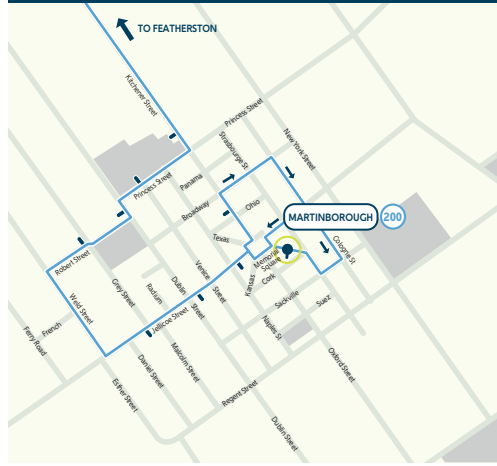

CW/PT-G-20/33 July 2020

**FEATHERSTON ZONE 11**

**GREYTOWN ZONE 12**

**CARTERTON ZONE 13**

**MARTINBOROUGH ZONE 13**

**MASTERTON ZONE 14**

**200****TO FEATHERSTON AND MASTERTON**  
MONDAY TO FRIDAY

AM PM

Stops		AM				PM			
1779	Martinborough - Town Hall	5:55	6:30	6:55		10:35		3:45	6:10
1810	Featherston Station (bus stop) arrives	6:20	6:55	7:20		10:58		4:08	6:35
WRRL Rail connection to Wellington	FEAT Featherston Station	6:27	7:02	7:28		11:10		4:18	
	WELL Wellington Station	7:30	8:10	8:31		12:10		5:18	
WRRL Rail connection from Wellington	WELL Wellington Station				8:21			12:45	
	FEAT Featherston Station				9:21			1:45	
1810	Featherston Station (bus stop) departs		6:55	7:30	9:28	10:58	12:15	1:55	4:08
1822	Greytown - Main Street (near 74)		7:15	7:50	9:45	11:15	12:32	2:12	4:25
1836	Carterton - Broadway		7:30	8:00	9:55	11:25	12:42	2:22	4:35
1855	Masterton - Church Street		7:55	8:25	10:15	11:45	1:02	2:42	5:00
1862	Wairarapa Hospital				10:20	11:50	1:07	2:47	

AM PM

Stops		AM				PM				
1862	Wairarapa Hospital					12:55	3:45	4:40		
1855	Masterton - Church Street		7:30	8:35	10:10	1:00	3:50	4:45	5:15	
1936	Carterton - Memorial Square		7:50	8:55	10:30	1:20	4:10	5:05	5:35	
1922	Greytown - Main Street (near 73)		8:00	9:05	10:40	1:30	4:20	5:15	5:45	
1810	Featherston Station (bus stop) arrives		8:20	9:30	11:00	1:55	4:40	5:38	6:05	
WRRL Rail connection to Wellington	FEAT Featherston Station				11:10					
	WELL Wellington Station				12:10					
WRRL Rail connection from Wellington	WELL Wellington Station			8:21		12:45	4:25	5:30	6:18	
	FEAT Featherston Station			9:21		1:45	5:33	6:36	7:22	
1810	Featherston Station (bus stop) departs	6:30		9:30		1:55		5:38	6:40	7:30
1900	Martinborough - Kitchener Street (near 14)	6:50		9:50		2:15		5:58	7:00	7:50