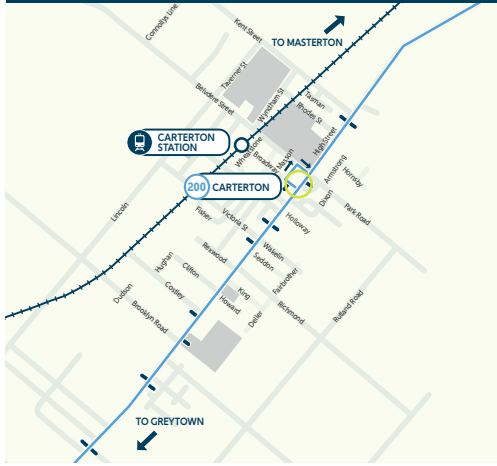

CW/PT-G-20/33 July 2020

**FEATHERSTON ZONE 11**

**GREYTOWN ZONE 12**

**CARTERTON ZONE 13**

**MARTINBOROUGH ZONE 13**

**MASTERTON ZONE 14**

**200****TO FEATHERSTON AND MASTERTON**  
MONDAY TO FRIDAY

AM PM

Stops		AM				PM			
1779	Martinborough - Town Hall	5:55	6:30	6:55		10:35		3:45	6:10
1810	Featherston Station (bus stop) arrives	6:20	6:55	7:20		10:58		4:08	6:35
WRRL Rail connection to Wellington	FEAT Featherston Station	6:27	7:02	7:28		11:10		4:18	
	WELL Wellington Station	7:30	8:10	8:31		12:10		5:18	
WRRL Rail connection from Wellington	WELL Wellington Station				8:21			12:45	
	FEAT Featherston Station				9:21			1:45	
1810	Featherston Station (bus stop) departs		6:55	7:30	9:28	10:58	12:15	1:55	4:08
1822	Greytown - Main Street (near 74)		7:15	7:50	9:45	11:15	12:32	2:12	4:25
1836	Carterton - Broadway		7:30	8:00	9:55	11:25	12:42	2:22	4:35
1855	Masterton - Church Street		7:55	8:25	10:15	11:45	1:02	2:42	5:00
1862	Wairarapa Hospital				10:20	11:50	1:07	2:47	

AM PM

Stops		AM				PM				
1862	Wairarapa Hospital					12:55	3:45	4:40		
1855	Masterton - Church Street		7:30	8:35	10:10	1:00	3:50	4:45	5:15	
1936	Carterton - Memorial Square		7:50	8:55	10:30	1:20	4:10	5:05	5:35	
1922	Greytown - Main Street (near 73)		8:00	9:05	10:40	1:30	4:20	5:15	5:45	
1810	Featherston Station (bus stop) arrives		8:20	9:30	11:00	1:55	4:40	5:38	6:05	
WRRL Rail connection to Wellington	FEAT Featherston Station				11:10					
	WELL Wellington Station				12:10					
WRRL Rail connection from Wellington	WELL Wellington Station			8:21		12:45	4:25	5:30	6:18	
	FEAT Featherston Station			9:21		1:45	5:33	6:36	7:22	
1810	Featherston Station (bus stop) departs	6:30		9:30		1:55		5:38	6:40	7:30
1900	Martinborough - Kitchener Street (near 14)	6:50		9:50		2:15		5:58	7:00	7:50