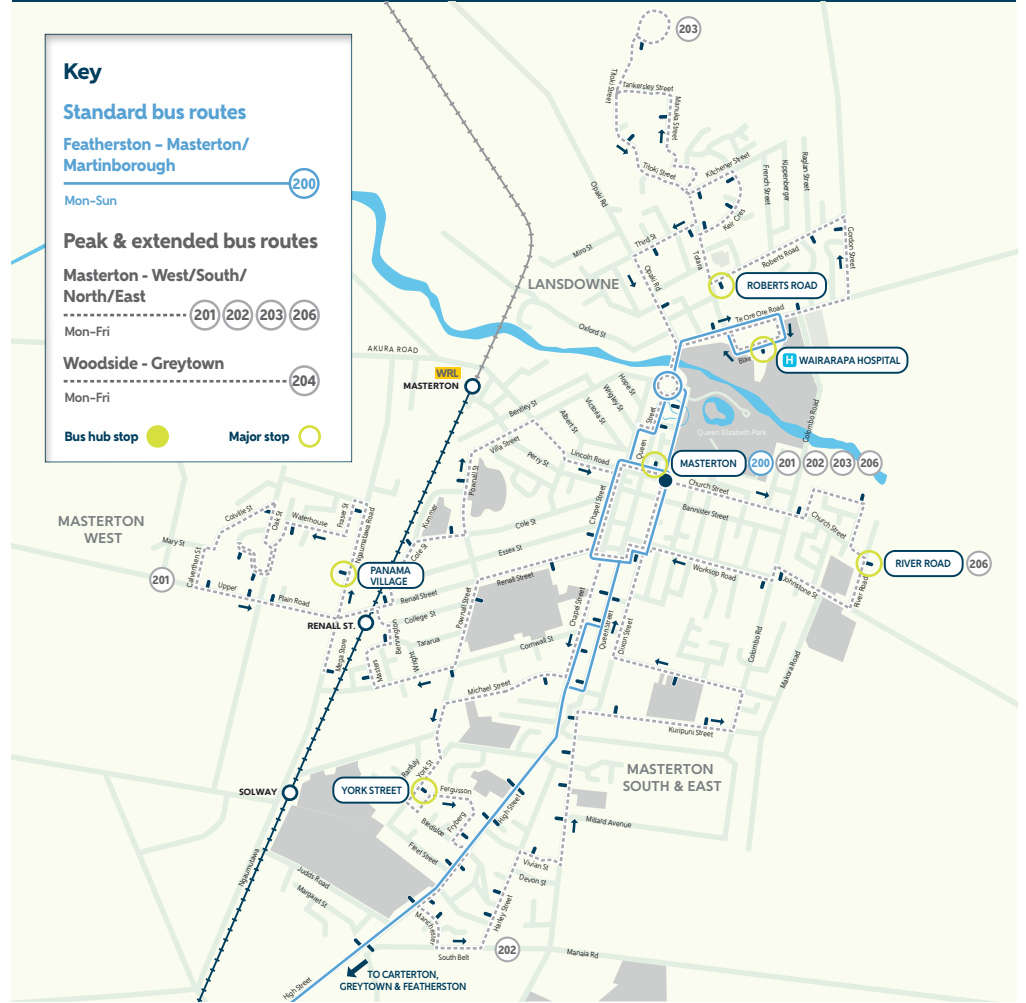

CW/PT-G-20/33 July 2020

**FEATHERSTON ZONE 11**

**GREYTOWN ZONE 12**

**CARTERTON ZONE 13**

**MARTINBOROUGH ZONE 13**

**MASTERTON ZONE 14**

**200****TO FEATHERSTON AND MASTERTON**  
MONDAY TO FRIDAY

AM PM

Stops		AM				PM			
1779	Martinborough - Town Hall	5:55	6:30	6:55		10:35		3:45	6:10
1810	Featherston Station (bus stop) arrives	6:20	6:55	7:20		10:58		4:08	6:35
WRRL Rail connection to Wellington	FEAT Featherston Station	6:27	7:02	7:28		11:10		4:18	
	WELL Wellington Station	7:30	8:10	8:31		12:10		5:18	
WRRL Rail connection from Wellington	WELL Wellington Station				8:21			12:45	
	FEAT Featherston Station				9:21			1:45	
1810	Featherston Station (bus stop) departs		6:55	7:30	9:28	10:58	12:15	1:55	4:08
1822	Greytown - Main Street (near 74)		7:15	7:50	9:45	11:15	12:32	2:12	4:25
1836	Carterton - Broadway		7:30	8:00	9:55	11:25	12:42	2:22	4:35
1855	Masterton - Church Street		7:55	8:25	10:15	11:45	1:02	2:42	5:00
1862	Wairarapa Hospital				10:20	11:50	1:07	2:47	

AM PM

Stops		AM				PM				
1862	Wairarapa Hospital					12:55	3:45	4:40		
1855	Masterton - Church Street		7:30	8:35	10:10	1:00	3:50	4:45	5:15	
1936	Carterton - Memorial Square		7:50	8:55	10:30	1:20	4:10	5:05	5:35	
1922	Greytown - Main Street (near 73)		8:00	9:05	10:40	1:30	4:20	5:15	5:45	
1810	Featherston Station (bus stop) arrives		8:20	9:30	11:00	1:55	4:40	5:38	6:05	
WRRL Rail connection to Wellington	FEAT Featherston Station				11:10					
	WELL Wellington Station				12:10					
WRRL Rail connection from Wellington	WELL Wellington Station			8:21		12:45	4:25	5:30	6:18	
	FEAT Featherston Station			9:21		1:45	5:33	6:36	7:22	
1810	Featherston Station (bus stop) departs	6:30		9:30		1:55		5:38	6:40	7:30
1900	Martinborough - Kitchener Street (near 14)	6:50		9:50		2:15		5:58	7:00	7:50