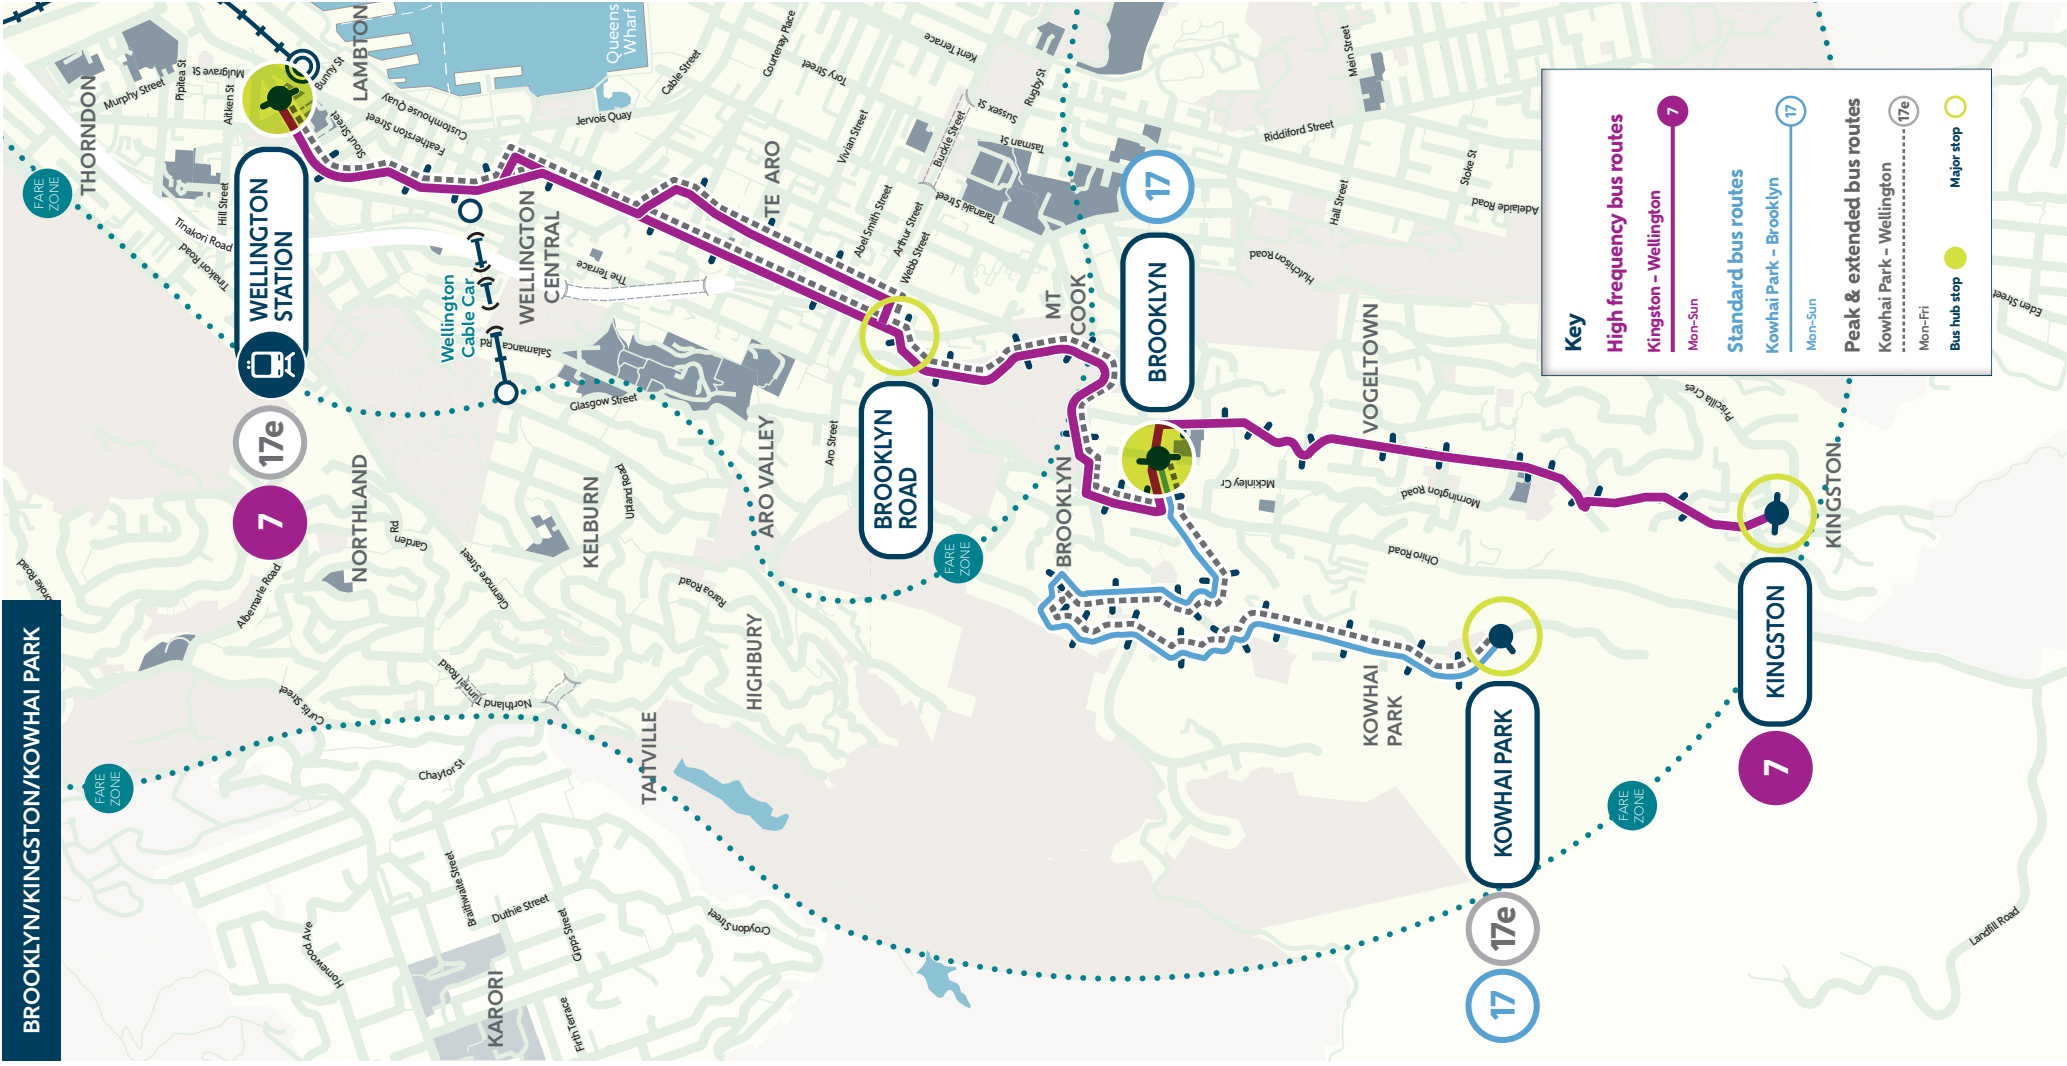

CW/PT-G-19/100 October 2019

BROOKLYN/KINGSTON/KOWHAI PARK

Key

- High frequency bus routes**
 - Kingston - Wellington (Mon-Sun) 7
- Standard bus routes**
 - Kowhai Park - Brooklyn (Mon-Sun) 17
- Peak & extended bus routes**
 - Kowhai Park - Wellington (Mon-Fri) 17e
- Bus hub stop** (Yellow circle)
- Major stop** (Yellow circle)

7

TO KINGSTON MONDAY TO FRIDAY

Stops	AM									
6000	Wellington Station - Stop B	6:30	7:00	7:10	7:20	7:30	7:40	7:50	8:00	8:10
6720	Brooklyn - Stop C	6:46	7:16	7:26	7:36	7:49	7:59	8:09	8:19	8:30
6733	Kingston - Stop A	6:52	7:22	7:32	7:42	7:55	8:05	8:15	8:25	8:37

23 Connection to Newtown	6730	Kingston - Stop B	7:30	7:40	7:50	8:00	8:10	8:20	8:30	8:40
	6017	Wellington Hospital - Stop C	7:41		8:01		8:21		8:41	

H H H H

Stops	To Kingston continued					AM					PM				
6000	Wellington Station - Stop B	10:50	11:05	11:20	11:35	11:50	12:05	12:20	12:35	12:50					
6720	Brooklyn - Stop C	11:10	11:25	11:40	11:55	12:10	12:25	12:40	12:55	1:10					
6733	Kingston - Stop A	11:17	11:32	11:47	12:02	12:17	12:32	12:47	1:04	1:19					