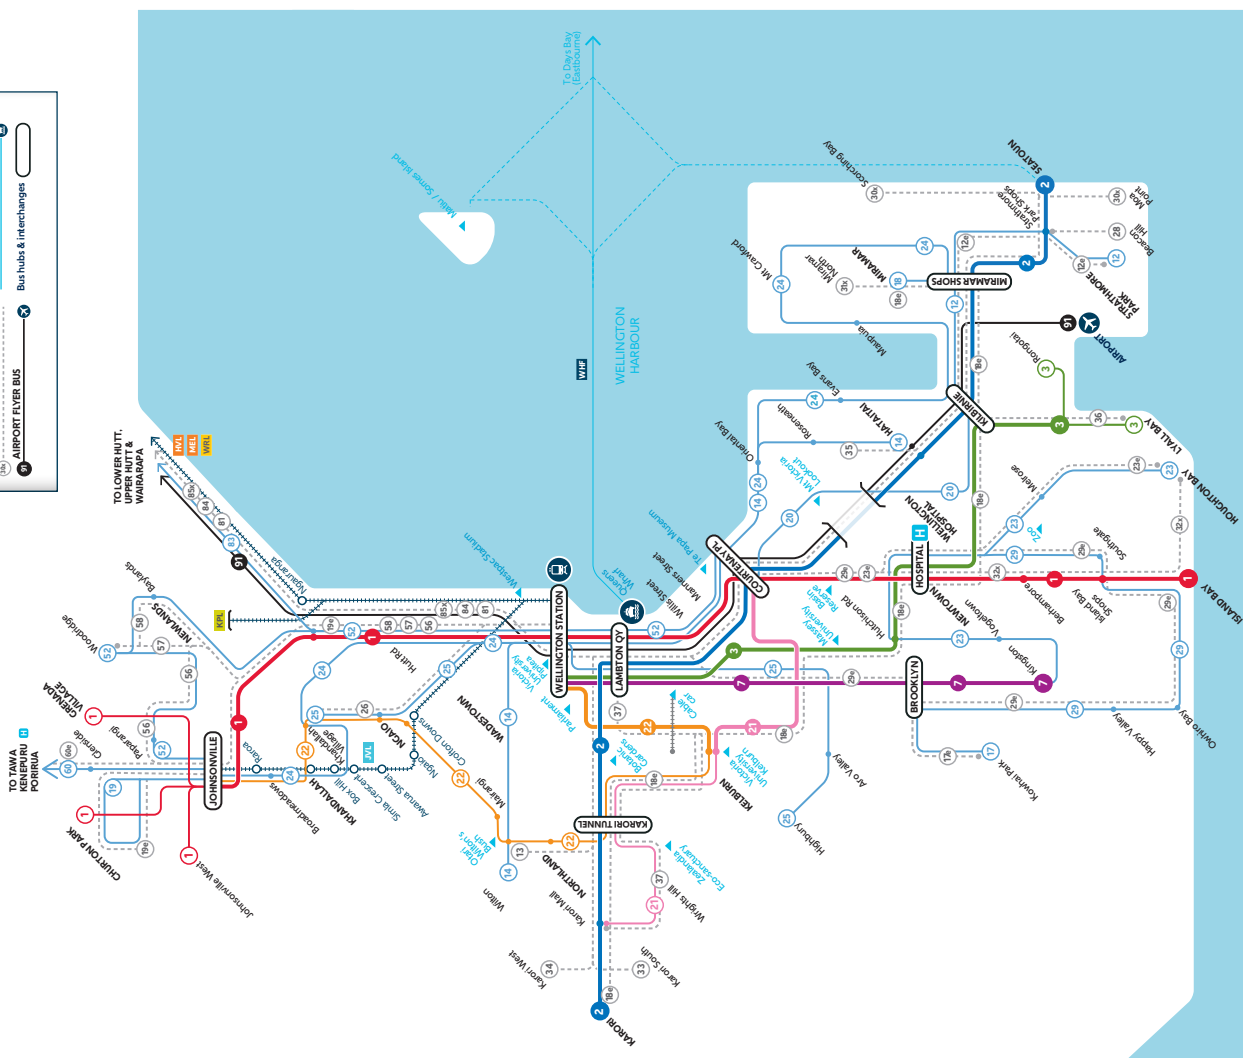

Wellington City Public Transport Network

Key

- High frequency bus routes: 10-15 minutes day time, 15-30 evenings & weekends
- Standard bus routes: 30-60 minutes all day, increased frequency at peak times
- Peak & extended bus routes: Peak only express bus routes
- AIRPORT FLYER BUS
- Rail services: Wellington Harbour Ferry
- Bus hubs & interchanges