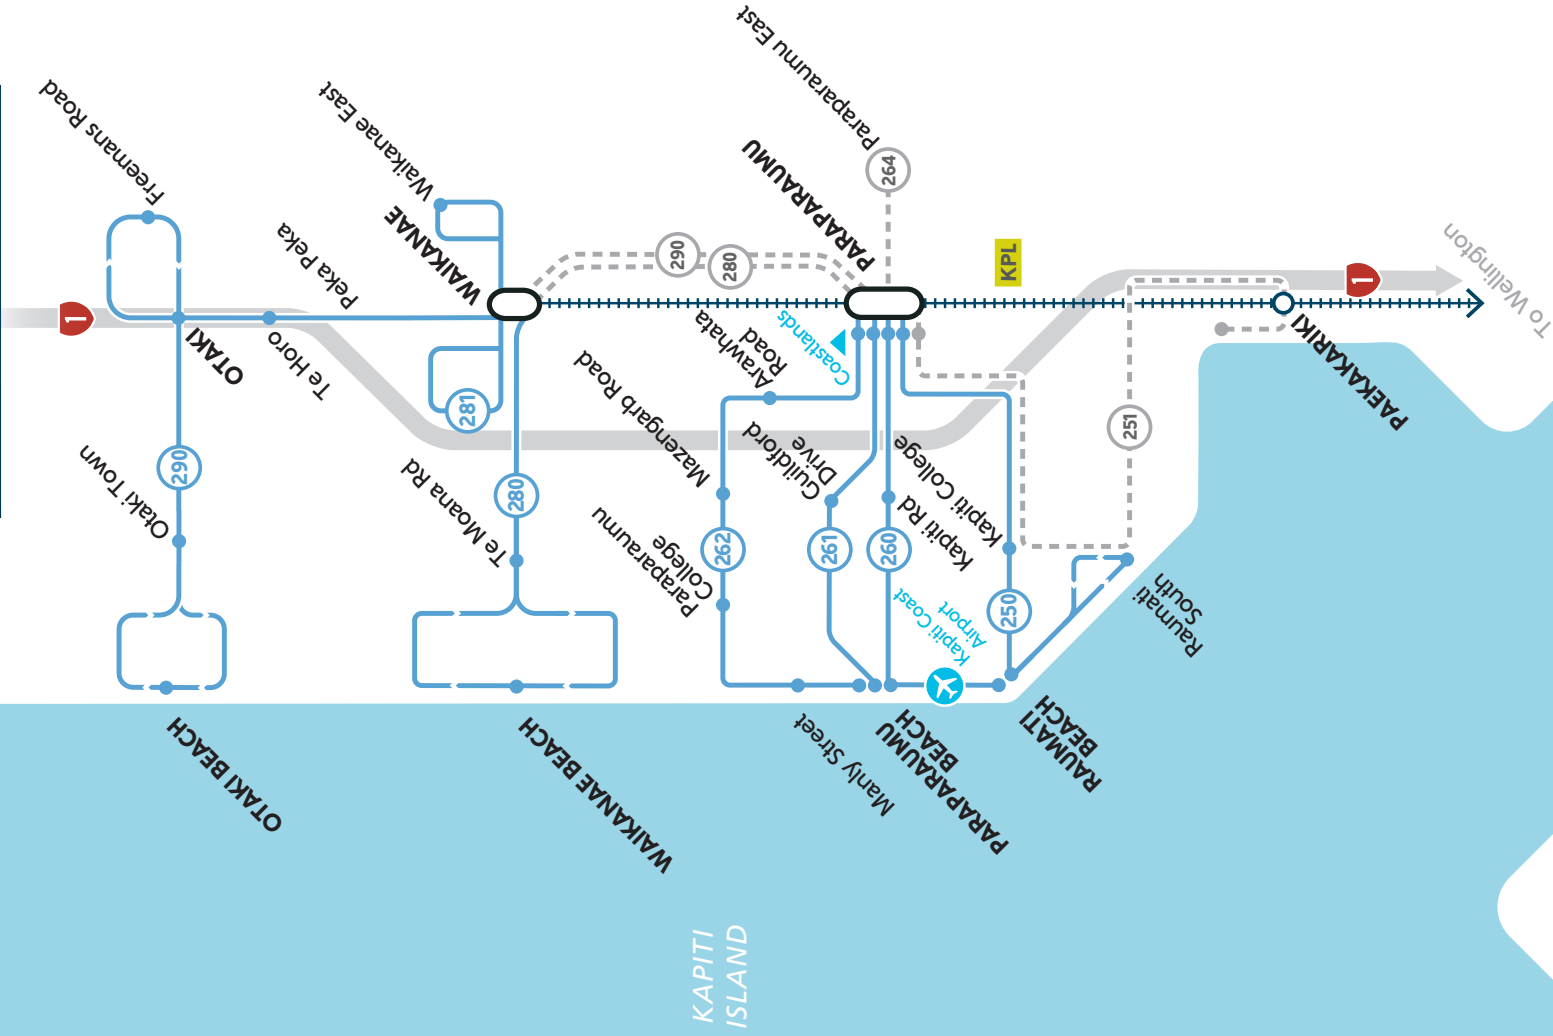

P

264**TO PARAPARAUMU & KAPITI HEALTH CENTRE**
MONDAYS AND WEDNESDAYS**

Stops		AM
1069	Riwai Street	10:25
1001	Paraparaumu Station	10:35
1002	Coastlands - Stop A	10:37
1105	Kapiti Health Centre	10:45

R

264**TO PARAPARAUMU EAST**
MONDAYS AND WEDNESDAYS**

Stops		PM
1105	Kapiti Health Centre	1:30
1001	Paraparaumu Station	1:33
1002	Coastlands - Stop A	1:35
1069	Riwai Street	1:50

R

**ROUTE INFORMATION****0000 BUS HUB STOP**

Connections to routes 250, 251, 260, 261, 262 & 264 can be made at Paraparaumu Station

PUBLIC HOLIDAYS

A Sunday timetable applies on all public holidays except when Waitangi Day and Anzac Day fall on a Saturday when a Saturday timetable will operate

- ** No service on weekends or public holidays
- R Operates a 'hail and ride' service between Riwai Street and Ruapehu Street where passengers may board or alight at any point along the route between bus stops where it is safe and legal to do so
- P Operates a 'hail and ride' service within Paekakariki and between Poplar Avenue and Raumati Road where passengers may board or alight at any point along the route between bus stops where it is safe and legal to do so

Kapiti Public Transport Network

Key

- Standard bus routes 20-60 minutes all day less often in Otaki
- Targeted local bus routes
- Rail services
- Interchanges

290 Standard bus routes
290 Targeted local bus routes
290 Rail services
290 Interchanges