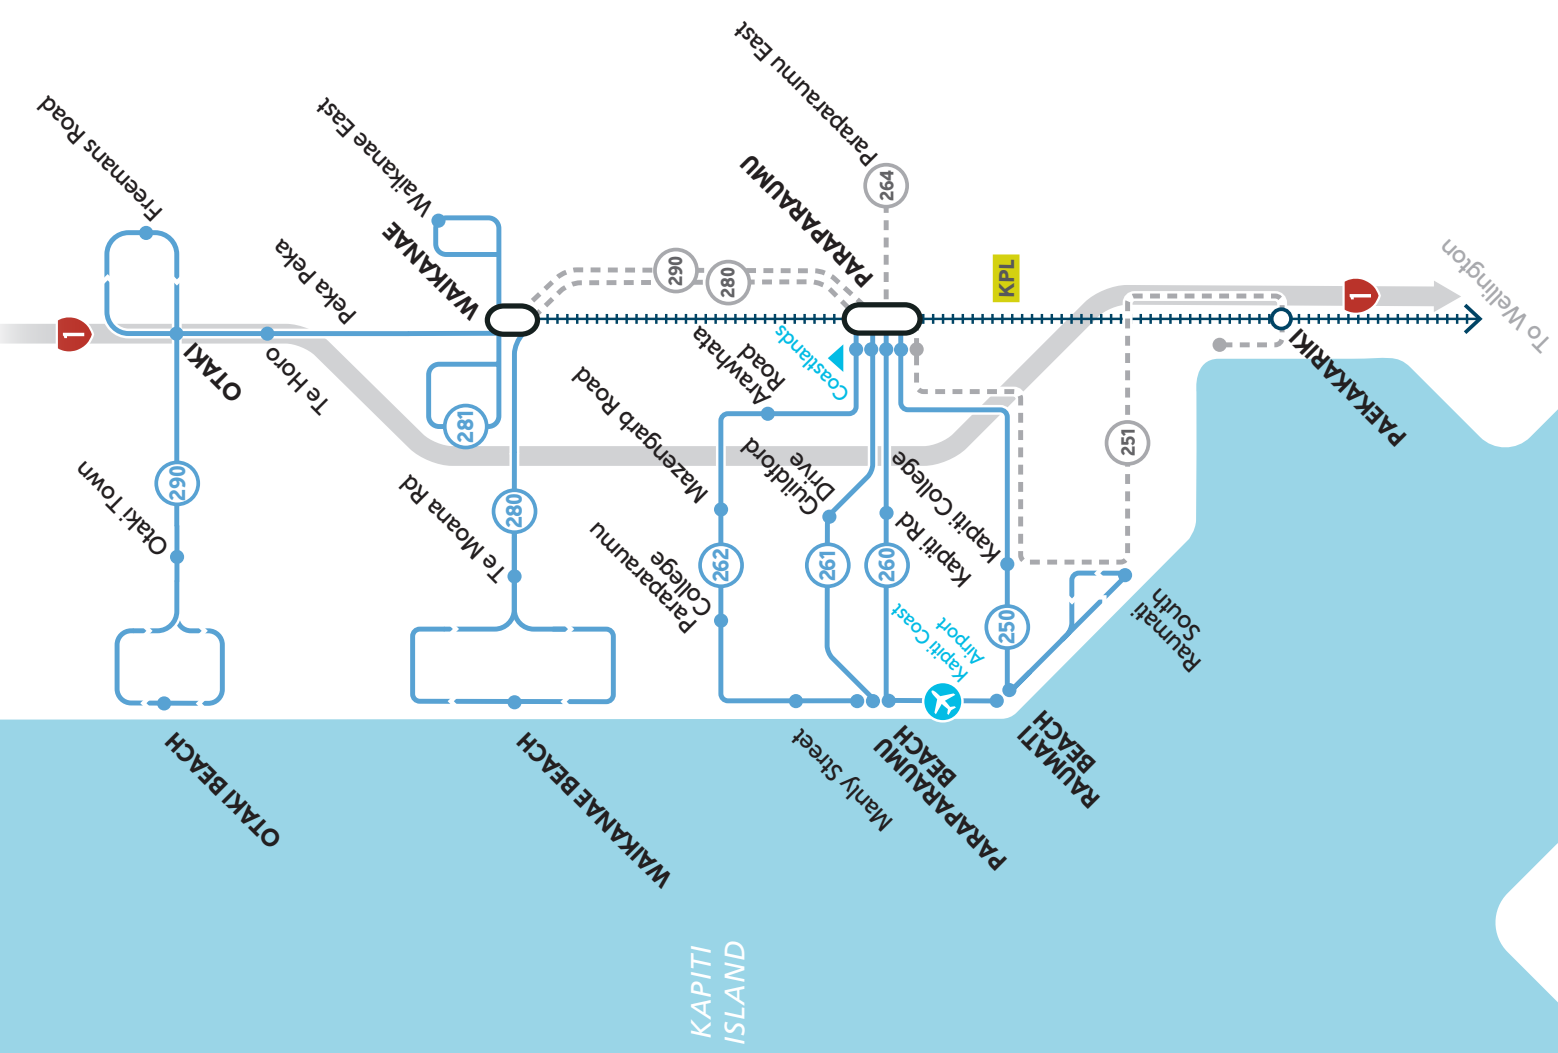

Kapiti Public Transport Network

Key

- Standard bus routes 20-60 minutes all day less often in Otaki
- Targeted local bus routes
- Rail services
- Interchanges

Standard bus routes
Targeted local bus routes
Rail services
Interchanges