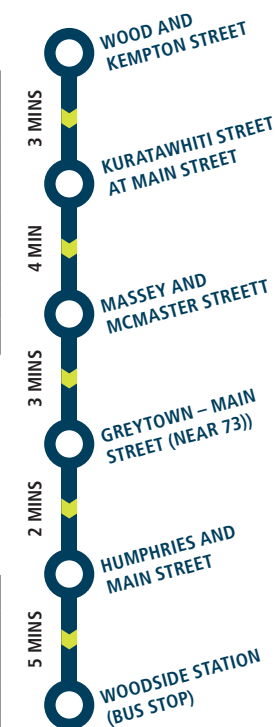

WELLINGTON TO GREYTOWN MONDAY TO FRIDAY

	AM	PM			
	204	204	204	204	204
Wellington Station	8.21	12.55	4.25	5.30	6.18
Woodside Station	9.28	2.02	5.41	6.43	7.31
Woodside Station (bus stop)	9.35	2.10	5.50	6.50	7.40
Humphries and Main Street	9.40	2.15	5.55	6.55	7.45
Greytown – Main Street (near 74)	9.42	2.17	5.57	6.57	7.47
Massey and McMaster Street	9.44	2.19	5.59	6.59	7.49
Kuratawhiti Street at Main Street	9.48	2.23	6.03	7.03	7.53
Wood and Kempton Street	9.50	2.25	6.05	7.05	7.55

SATURDAY+

	AM	PM
	204	204
Wood and Kempton Street	7.55	4.55
Kuratawhiti Street at Main Street	7.58	4.58
Massey and McMaster Street	8.02	5.02
Greytown – Main Street (near 73)	8.05	5.05
Humphries and Main Street	8.07	5.07
Woodside Station (bus stop)	8.12	5.12
Woodside Station	8.18	5.18
Wellington Station	9.25	6.25

SATURDAY+

	AM	PM
	204	204
Wellington Station	9.55	6.55
Woodside Station	11.02	8.02
Woodside Station (bus stop)	11.10	8.10
Humphries and Main Street	11.15	8.15
Greytown – Main Street (near 74)	11.17	8.17
Massey and McMaster Street	11.19	8.19
Kuratawhiti Street at Main Street	11.23	8.23
Wood and Kempton Street	11.25	8.25

ROUTE 204