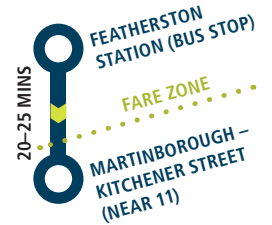

1. **SD** Service operates on school days only.
2. **+** No services on Public Holidays except when Waitangi Day falls on a Saturday when a Saturday timetable will operate.

SATURDAY+	AM		PM	
	200	200	200	205
Martinborough – Kitchener Street (near 11)	7.58	11.30	3.00	4.52
Featherston Station (bus stop)	8.18	11.50	3.20	5.17
Featherston – Kia Ora Dairy	8.23	11.55	3.25	–
Greytown – Main Street (near 74)	8.38	12.10	3.40	–
Carterton – Broadway	8.48	12.20	3.50	–
Masterton – Queen Street (Tranzit)	9.03	12.35	4.05	–
Masterton – Church Street	9.08	12.40	4.10	–
Wairarapa Hospital	9.13	12.45	4.15	–
	WH	WH	WH	

MARTINBOROUGH TO WELLINGTON MONDAY TO FRIDAY

	AM			PM	
	205	205	205	200	205
Martinborough – Kitchener Street (near 11)	5.55	6.35	6.55	10.56	3.50
Featherston Station (bus stop)	6.20	6.55	7.20	11.16	4.10
Featherston Station	6.27	7.02	7.28	11.24	4.18
Wellington Station	7.30	8.10	8.31	12.24	5.18

WELLINGTON TO MARTINBOROUGH MONDAY TO FRIDAY

	AM	PM			
	205	200	205	205	205
Wellington Station	8.21	12.55	4.25	5.30	6.18
Featherston Station	9.21	1.55	5.33	6.36	7.24
Featherston Station (bus stop)	9.25	2.03	5.40	6.45	7.33
Martinborough – Kitchener Street (near 14)	9.45	2.32	6.00	7.05	7.53

SATURDAY+	AM	PM
	200	205
Martinborough – Kitchener Street (near 11)	7.58	4.52
Featherston Station (bus stop)	8.18	5.17
Featherston Station	8.25	5.25
Wellington Station	9.25	6.25

ROUTE 205

SATURDAY+	AM	PM
	200	205
Wellington Station	9.55	6.55
Featherston Station	10.55	7.55
Featherston Station (bus stop)	11.03	8.02
Martinborough – Kitchener Street (near 14)	11.23	8.22