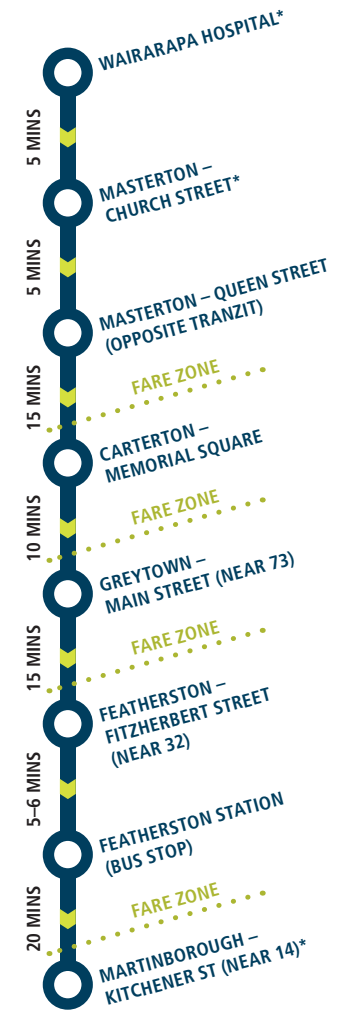

SD

SATURDAY+

	AM	PM		
	200	200	200	205
Wairarapa Hospital	10.08	1.30	4.25	–
Masterton – Church Street	10.13	1.35	4.30	–
Masterton – Queen Street (opposite Transit)	10.18	1.40	4.35	–
Carterton – Memorial Square	10.33	1.55	4.50	–
Greytown – Main Street (near 73)	10.43	2.05	5.00	–
Featherston – Fitzherbert Street (near 32)	10.58	2.20	5.15	–
Featherston Station (bus stop)	11.03	2.25	5.20	8.02
Martinborough – Kitchener Street (near 14)	11.23	2.45	5.40	8.22

TO MASTERTON

via Featherston, Greytown and Carterton

MONDAY TO FRIDAY

SPECIAL ROUTE INFORMATION

PAC Provides access to Chanel, Makoura and Wairarapa Colleges on school days only.

CMW To Chanel, Makoura and Wairarapa Colleges on school days only.

WH Continues on to Wairarapa Hospital on request.

	AM				PM								
	205	205	200	205	200	200	200	200	200	200	205	200	205
Martinborough – Kitchener Street (near 11)	5.55	6.35	–	6.55	–	–	–	10.56	–	–	3.50	–	6.05
Featherston Station (bus stop)	6.20	6.55	–	7.20	–	–	9.26	11.16	–	1.56	4.10	–	6.25
Featherston – Kia Ora Dairy	–	–	7.00	–	7.35	–	9.30	11.26	12.30	2.00	–	4.15	–
Greytown – Main Street (near 74)	–	–	7.15	–	7.50	7.50	9.45	11.41	12.45	2.15	–	4.30	–
Carterton – Broadway	–	–	7.30	–	8.00	8.00	9.55	11.51	12.55	2.25	–	4.40	–
Masterton – Queen Street (Transit)	–	–	7.50	–	8.20	–	10.10	12.06	1.10	2.40	–	5.00	–
Masterton – Church Street	–	–	7.55	–	8.25	–	10.15	12.11	1.15	2.45	–	–	–
Wairarapa Hospital	–	–	–	–	–	–	10.20	12.16	1.20	2.50	–	–	–

PAC CMW WH WH WH WH SD

ROUTE 200

* NOT EVERY BUS STOPS HERE