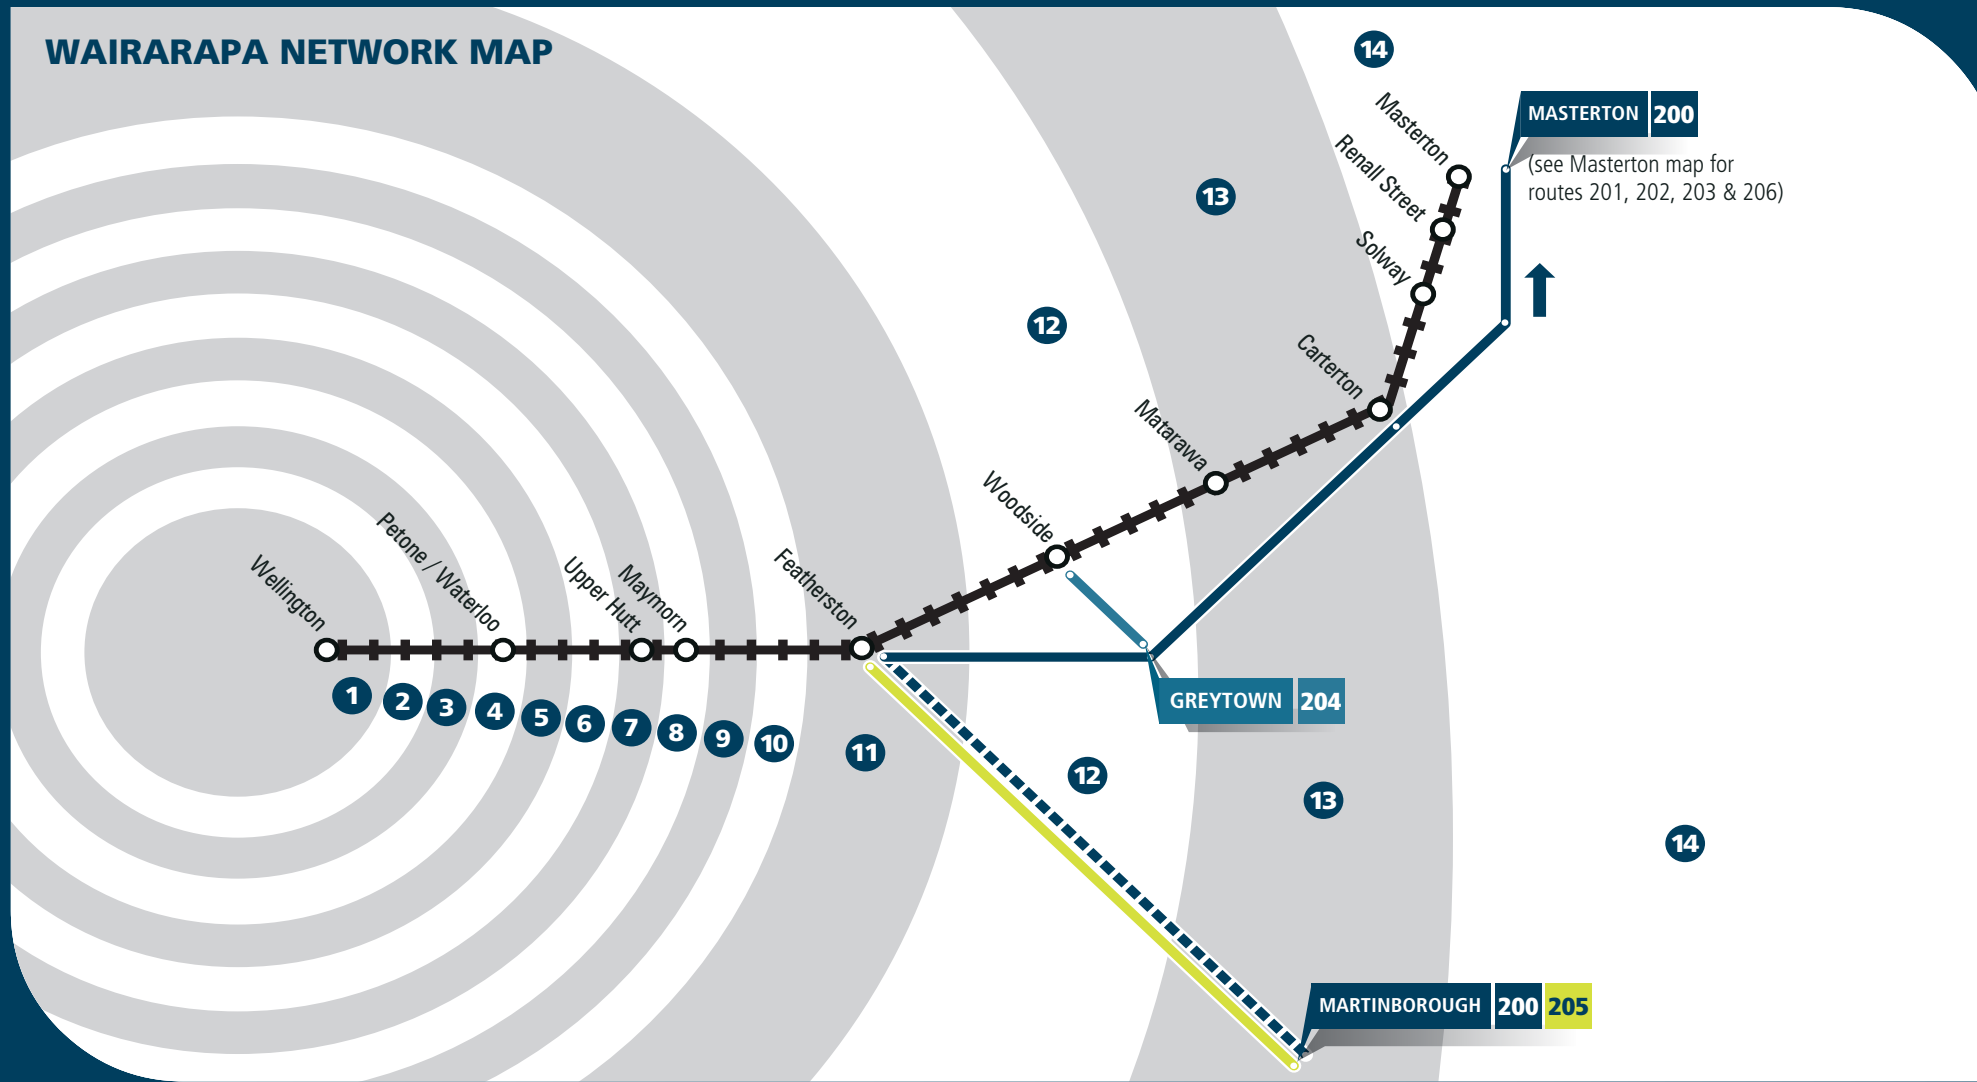

WAIRARAPA LINE – TO WELLINGTON MONDAY TO FRIDAY

SATURDAY & SUNDAY*

SPECIAL LINE INFORMATION

F Fridays only.

* Including Public Holidays.

Holiday Timetable Information

During the Christmas to New Year holiday period a special holiday timetable will operate. This timetable will be available in early December.

	AM			PM			AM		PM
	Masterton	5.46	6.20	6.47	10.44	3.38	8.14	7.45	4.45
Renall Street	5.49	6.23	6.50	10.47	3.41	8.17	7.48	4.48	
Solway	5.53	6.27	6.54	10.51	3.45	8.21	7.52	4.52	
Carterton	6.04	6.38	7.05	11.02	3.56	8.32	8.03	5.03	
Matarawa	6.14	6.48	7.15	11.11	4.05	8.41	8.12	5.12	
Woodside	6.20	6.54	7.21	11.17	4.11	8.47	8.18	5.18	
Featherston	6.27	7.02	7.28	11.24	4.18	8.54	8.25	5.25	
Maymorn	6.48	7.23	7.49	11.43	4.37	9.13	8.44	5.44	
Upper Hutt	6.56	7.32	7.57	11.50	4.44	9.20	8.51	5.51	
Waterloo	7.12	7.50	8.13	12.05	4.59	9.35	9.06	6.06	
Petone	7.18	7.58	8.19	12.11	5.05	9.41	9.12	6.12	
Wellington	7.30	8.10	8.31	12.24	5.18	9.54	9.25	6.25	
F									

TO MASTERTON MONDAY TO FRIDAY

SATURDAY & SUNDAY*

	AM		PM				AM		PM
	Wellington	8.21	12.55	4.25	5.30	6.18	10.25	9.55	6.55
Petone	8.34	1.08	4.38	5.43	6.31	10.38	10.08	7.08	
Waterloo	8.40	1.14	4.44	5.49	6.37	10.44	10.14	7.14	
Upper Hutt	8.55	1.29	5.03	6.07	6.55	10.59	10.29	7.29	
Maymorn	9.02	1.36	5.12	6.15	7.03	11.06	10.36	7.36	
Featherston	9.21	1.55	5.33	6.36	7.24	11.25	10.55	7.55	
Woodside	9.28	2.02	5.41	6.43	7.31	11.32	11.02	8.02	
Matarawa	9.34	2.08	5.47	6.49	7.37	11.38	11.08	8.08	
Carterton	9.43	2.17	5.56	6.58	7.46	11.47	11.17	8.17	
Solway	9.54	2.28	6.07	7.09	7.57	11.58	11.28	8.28	
Renall Street	9.58	2.32	6.11	7.13	8.01	12.02	11.32	8.32	
Masterton	10.01	2.35	6.13	7.15	8.03	12.05	11.35	8.35	
F									

WAIRARAPA NETWORK MAP