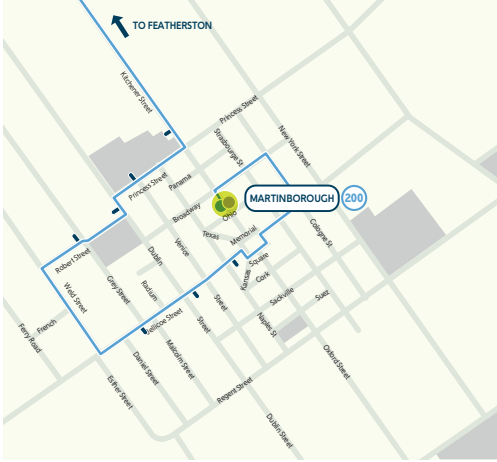

CW/PT-G-18/169 January 2019

**FEATHERSTON ZONE 11**

**GREYTOWN ZONE 12**

**CARTERTON ZONE 13**

**MARTINBOROUGH ZONE 13**

**MASTERTON ZONE 14**

**201****MASTERTON WEST**  
MONDAY TO FRIDAY \*\*

		AM	PM
Stops			
1855	Masterton - Church Street	9:25	11:40 1:45
1856	Worksop Road - Countdown	9:27	11:42 1:47
1883	Cornwall Street at Pownall Street	9:29	11:44 1:49
1890	Panama Village - Ngaumutawa Road	9:33	11:48 1:53
1893	Masonic Village	9:37	11:52 1:57
1954	Cole Street (Marae Health Centre)	9:48	12:03 2:08
1855	Masterton - Church Street	9:55	12:10 2:15

**203****MASTERTON NORTH**  
MONDAY TO FRIDAY \*\*

		AM	PM
Stops			
1855	Masterton - Church Street	9:55	11:10 2:20
1856	Worksop Road - Countdown	9:57	11:12 2:22
1862	Wairarapa Hospital	10:02	11:17 2:27
1868	Roberts Road at Kandahar Aged Care	10:07	11:22 2:32
1873	Kitchener Street at Totara Street	10:10	11:25 2:35
1877	Opaki Road at First Street	10:15	11:30 2:40
1855	Masterton - Church Street	10:25	11:40 2:50

**ROUTE**  
**INFORMATION**

\*\* No service on weekends and public holidays

**204****TO GREYTOWN  
MONDAY TO FRIDAY \*\***

AM PM

Stops

<b>WRM</b> Rail connection from Wellington	WELL	Wellington Station	8:21	12:45	4:25	5:30	6:18	
	WOOD	Woodside Station	9:29	1:53	5:42	6:44	7:30	
4500		Woodside Station (bus stop)	9:35	2:00	5:45	6:48	7:40	
4504		Humphries and Main Streets	9:40	2:05	5:50	6:53	7:45	
1822		Greytown - Main Street (near 74)	9:42	2:07	5:52	6:55	7:47	
4510		Massey and McMaster Streets	9:44	2:09	5:54	6:57	7:49	
4520		Kuratawhiti Street at Main Street	9:48	2:13	5:58	7:01	7:53	
4526		Wood and Kempton Streets	9:50	2:15	6:00	7:03	7:55	