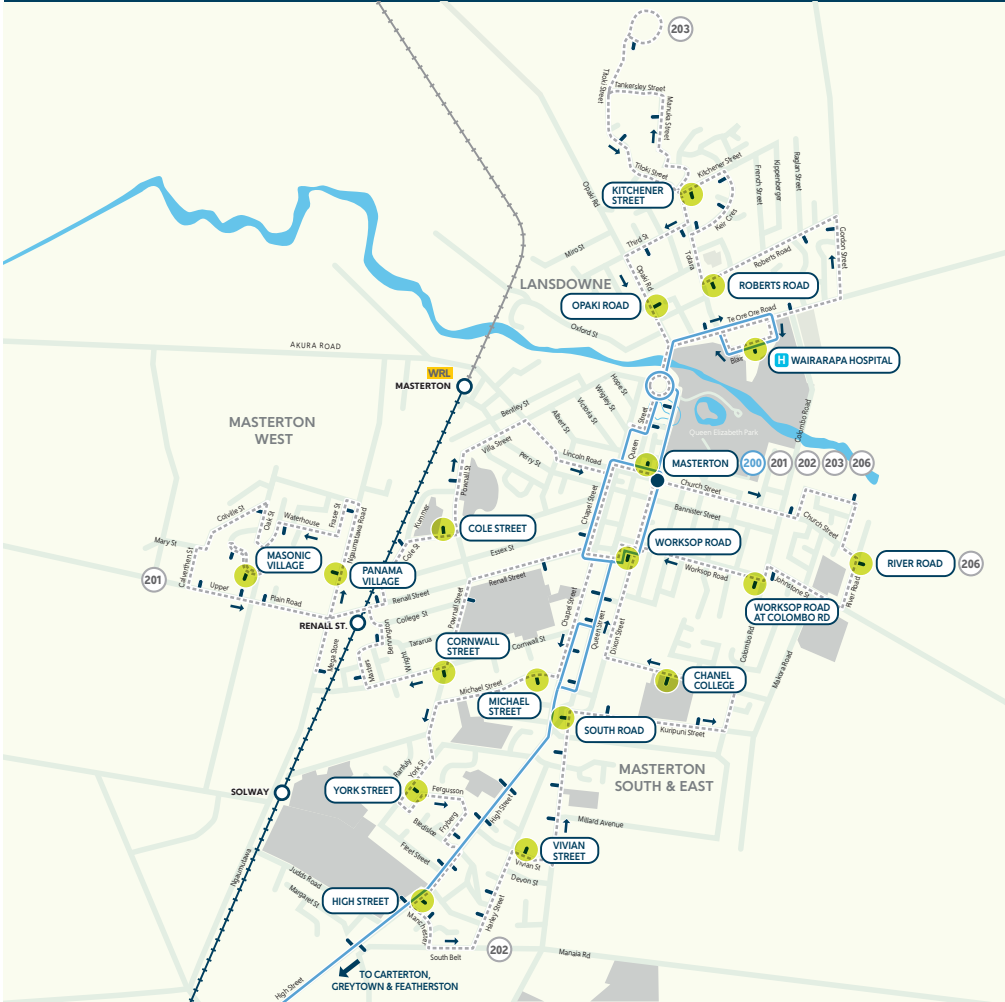

CW/PT-G-18/169 January 2019

**FEATHERSTON ZONE 11**

**GREYTOWN ZONE 12**

**CARTERTON ZONE 13**

**MARTINBOROUGH ZONE 13**

**MASTERTON ZONE 14**

**201****MASTERTON WEST**  
MONDAY TO FRIDAY \*\*

		AM	PM
Stops			
1855	Masterton - Church Street	9:25	11:40 1:45
1856	Worksop Road - Countdown	9:27	11:42 1:47
1883	Cornwall Street at Pownall Street	9:29	11:44 1:49
1890	Panama Village - Ngaumutawa Road	9:33	11:48 1:53
1893	Masonic Village	9:37	11:52 1:57
1954	Cole Street (Marae Health Centre)	9:48	12:03 2:08
1855	Masterton - Church Street	9:55	12:10 2:15

**203****MASTERTON NORTH**  
MONDAY TO FRIDAY \*\*

		AM	PM
Stops			
1855	Masterton - Church Street	9:55	11:10 2:20
1856	Worksop Road - Countdown	9:57	11:12 2:22
1862	Wairarapa Hospital	10:02	11:17 2:27
1868	Roberts Road at Kandahar Aged Care	10:07	11:22 2:32
1873	Kitchener Street at Totara Street	10:10	11:25 2:35
1877	Opaki Road at First Street	10:15	11:30 2:40
1855	Masterton - Church Street	10:25	11:40 2:50

**ROUTE**  
**INFORMATION**

\*\* No service on weekends and public holidays

**204****TO GREYTOWN  
MONDAY TO FRIDAY \*\***

AM PM

Stops

<b>WRM</b> Rail connection from Wellington	WELL	Wellington Station	8:21	12:45	4:25	5:30	6:18	
	WOOD	Woodside Station	9:29	1:53	5:42	6:44	7:30	
4500		Woodside Station (bus stop)	9:35	2:00	5:45	6:48	7:40	
4504		Humphries and Main Streets	9:40	2:05	5:50	6:53	7:45	
1822		Greytown - Main Street (near 74)	9:42	2:07	5:52	6:55	7:47	
4510		Massey and McMaster Streets	9:44	2:09	5:54	6:57	7:49	
4520		Kuratawhiti Street at Main Street	9:48	2:13	5:58	7:01	7:53	
4526		Wood and Kempton Streets	9:50	2:15	6:00	7:03	7:55	