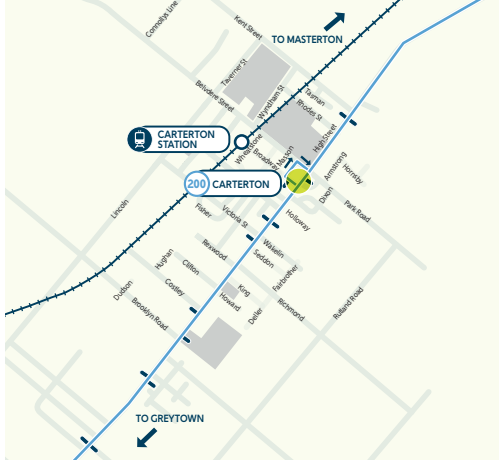

CW/PT-G-18/169 January 2019

**FEATHERSTON ZONE 11**

**GREYTOWN ZONE 12**

**CARTERTON ZONE 13**

**MARTINBOROUGH ZONE 13**

**MASTERTON ZONE 14**

**201****MASTERTON WEST**  
MONDAY TO FRIDAY \*\*

		AM	PM
Stops			
1855	Masterton - Church Street	9:25	11:40 1:45
1856	Worksop Road - Countdown	9:27	11:42 1:47
1883	Cornwall Street at Pownall Street	9:29	11:44 1:49
1890	Panama Village - Ngaumutawa Road	9:33	11:48 1:53
1893	Masonic Village	9:37	11:52 1:57
1954	Cole Street (Marae Health Centre)	9:48	12:03 2:08
1855	Masterton - Church Street	9:55	12:10 2:15

**203****MASTERTON NORTH**  
MONDAY TO FRIDAY \*\*

		AM	PM
Stops			
1855	Masterton - Church Street	9:55	11:10 2:20
1856	Worksop Road - Countdown	9:57	11:12 2:22
1862	Wairarapa Hospital	10:02	11:17 2:27
1868	Roberts Road at Kandahar Aged Care	10:07	11:22 2:32
1873	Kitchener Street at Totara Street	10:10	11:25 2:35
1877	Opaki Road at First Street	10:15	11:30 2:40
1855	Masterton - Church Street	10:25	11:40 2:50

**ROUTE**  
**INFORMATION**

\*\* No service on weekends and public holidays

**204****TO GREYTOWN  
MONDAY TO FRIDAY \*\***

AM PM

Stops

<b>WRM</b> Rail connection from Wellington	WELL	Wellington Station	8:21	12:45	4:25	5:30	6:18	
	WOOD	Woodside Station	9:29	1:53	5:42	6:44	7:30	
4500		Woodside Station (bus stop)	9:35	2:00	5:45	6:48	7:40	
4504		Humphries and Main Streets	9:40	2:05	5:50	6:53	7:45	
1822		Greytown - Main Street (near 74)	9:42	2:07	5:52	6:55	7:47	
4510		Massey and McMaster Streets	9:44	2:09	5:54	6:57	7:49	
4520		Kuratawhiti Street at Main Street	9:48	2:13	5:58	7:01	7:53	
4526		Wood and Kempton Streets	9:50	2:15	6:00	7:03	7:55	