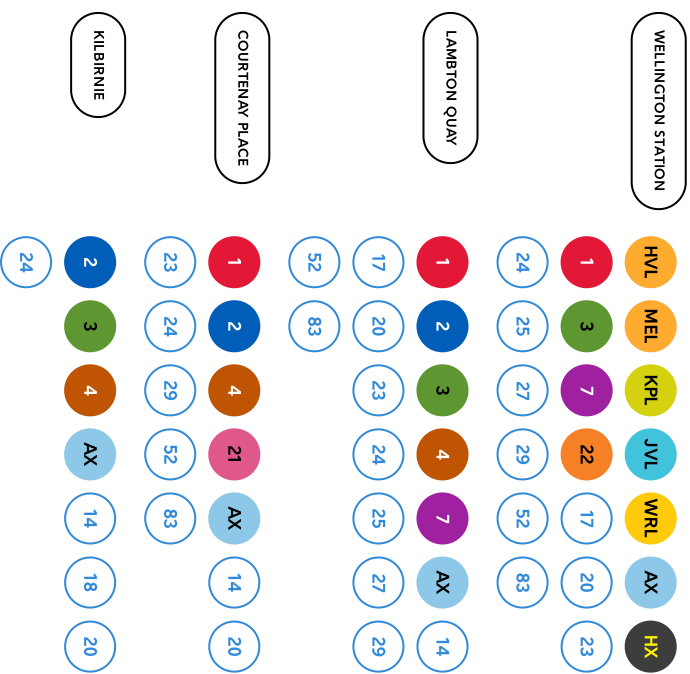

## About Route 20

Bus route 20 runs approximately a 30-minute frequency on weekdays between Wellington Station and Mt Victoria Lookout, with some peak trips extending to Kilbirnie. Weekend services run hourly between Wellington Station and Kilbirnie.

### Transfer Points

Key

○	Stops
●	Transfer points

Sunday

AM	8:05	8:07	8:10	8:14	8:18	8:20	8:26	8:28	8:30	8:32	8:34
<b>9am - 9pm</b>	<b>:05</b>	<b>:07</b>	<b>:10</b>	<b>:14</b>	<b>:18</b>	<b>:20</b>	<b>:26</b>	<b>:28</b>	<b>:30</b>	<b>:32</b>	<b>:34</b>
PM	9:05	9:07	9:10	9:14	9:18	9:20	9:26	9:28	9:30	9:32	9:34

Key

- Stops
- Transfer points

On public holidays, use the Sunday timetable. When Waitangi Day or Anzac day falls on a Saturday, use the Saturday timetable.