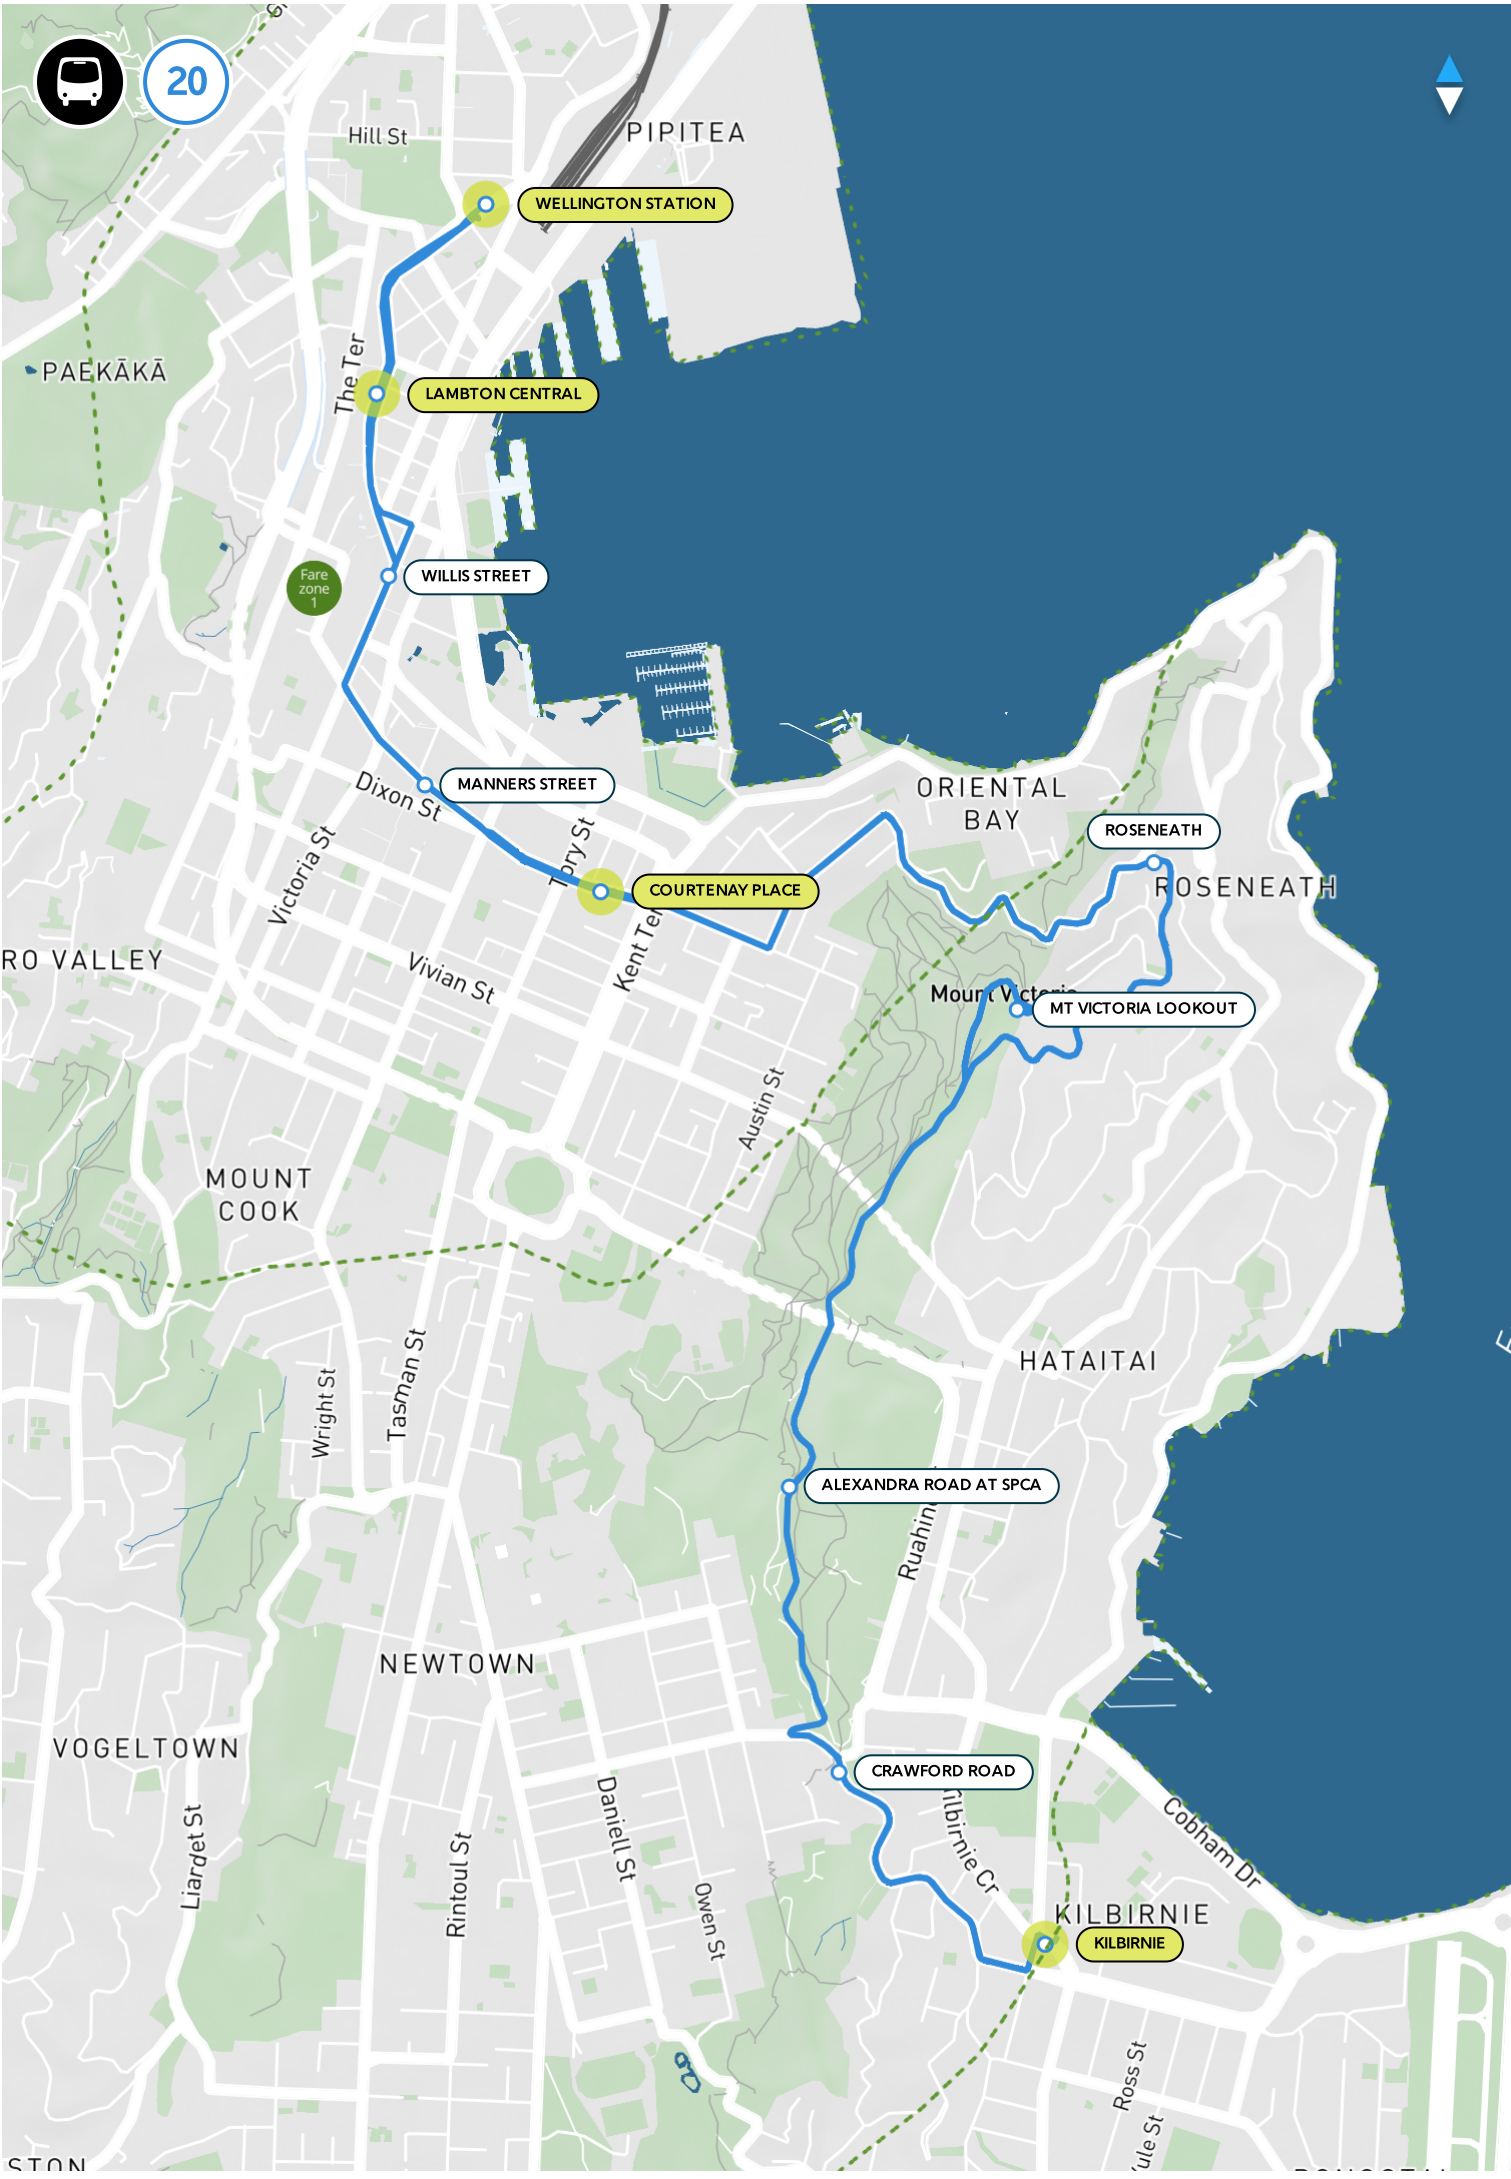

## About Route 20

Bus route 20 runs approximately a 30-minute frequency on weekdays between Wellington Station and Mt Victoria Lookout, with some peak trips extending to Kilbirnie. Weekend services run hourly between Wellington Station and Kilbirnie.

### Transfer Points

## Kilbirnie - Mt Victoria - Wellington Station

Valid from 28 January 2024

Standard route via Mt Victoria Lookout, Courtenay Place and Wellington Station.

20

Hill St

PIPITEA

WELLINGTON STATION

LAMBTON CENTRAL

Key

- Stops
- Transfer points

On public holidays, use the Sunday timetable. When Waitangi Day or Anzac day falls on a Saturday, use the Saturday timetable.