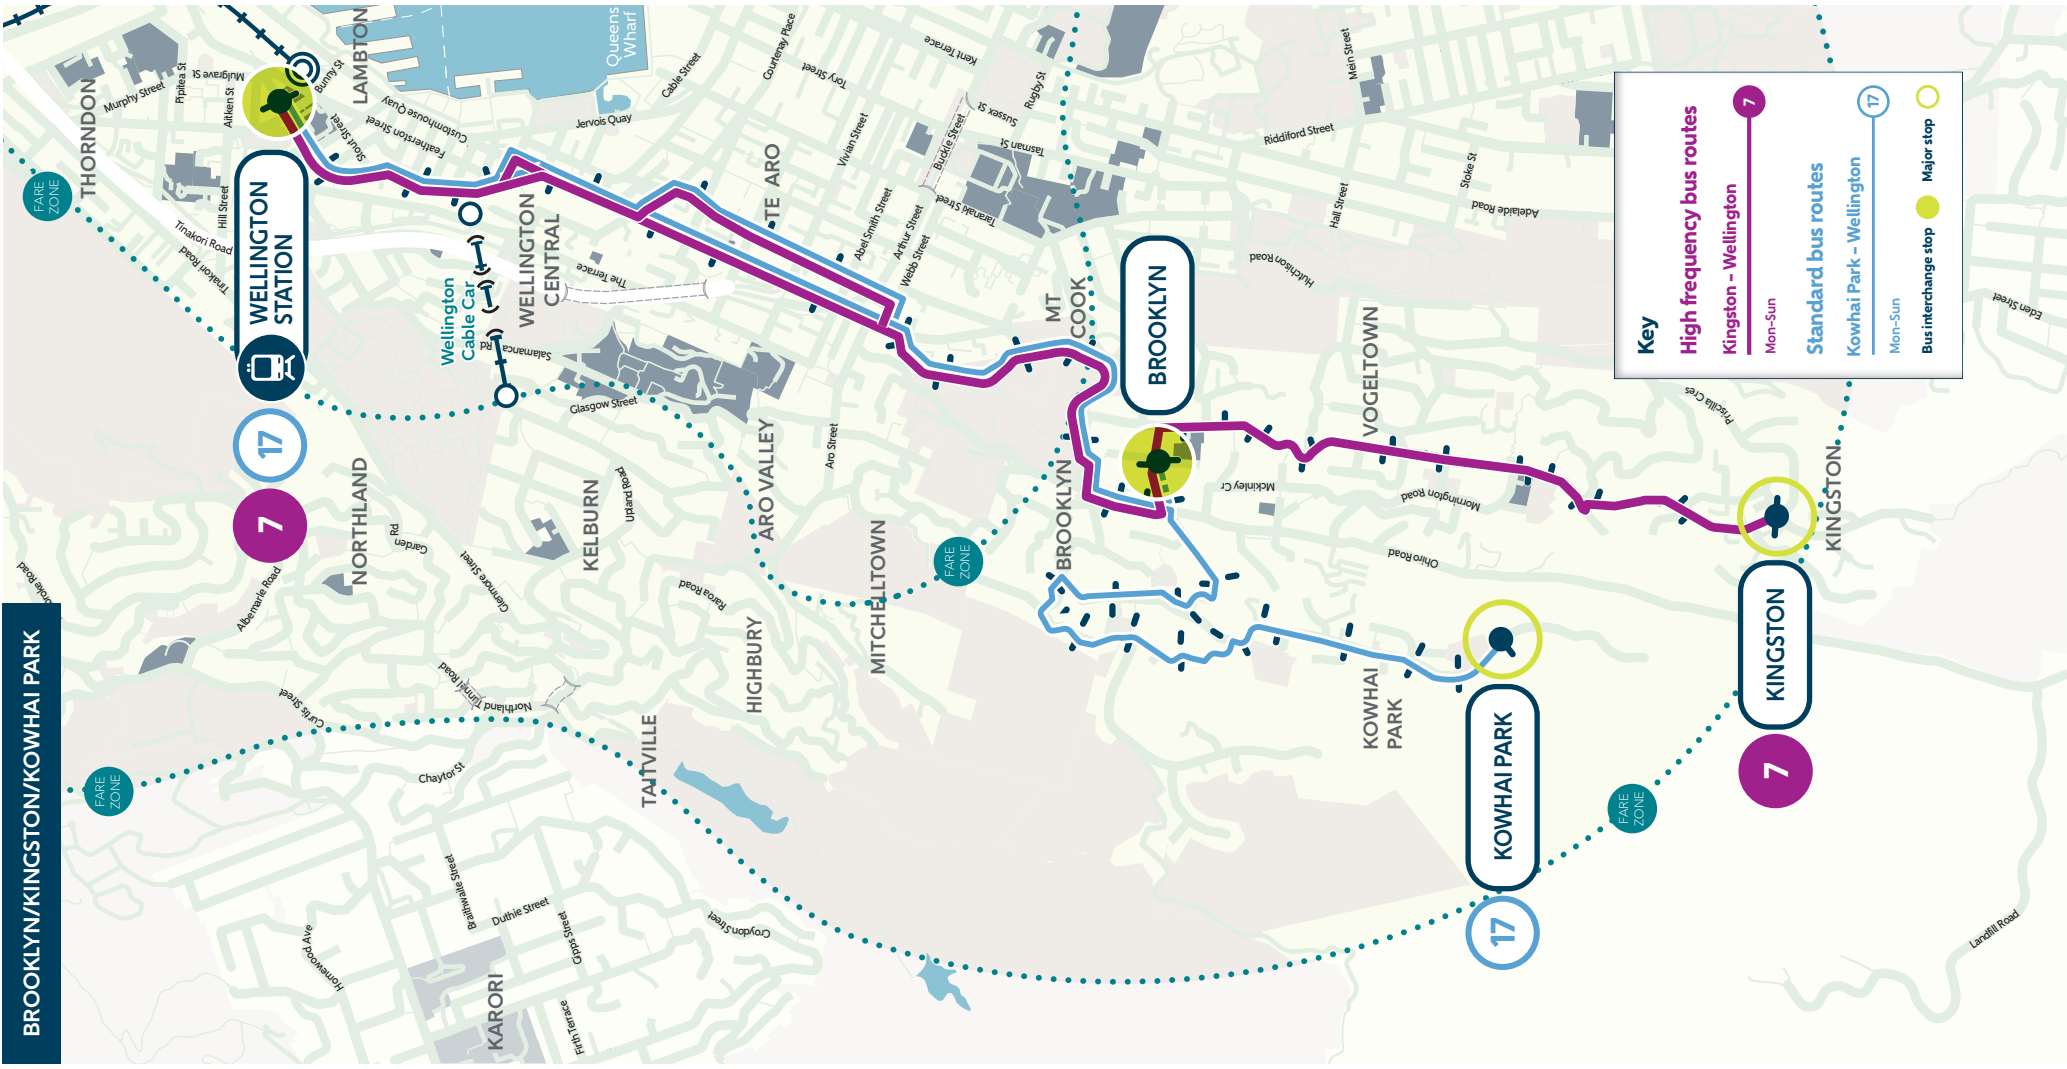

CW/PT-G-21/20 July 2021

7

TO KINGSTON MONDAY TO FRIDAY

Stops		AM										
	6000	Wellington Station - Stop B	6:30	7:00	7:10	7:20	7:30	7:40	7:50	8:00	8:10	
	6720	Brooklyn - Stop C	6:46	7:16	7:26	7:36	7:49	7:59	8:09	8:19	8:30	
29 Connection to Owairo Bay/Southgate	7720	Brooklyn - Stop B		7:30	7:30						8:30	
	6960	Island Bay Shops - Medway Street		7:47	7:47						8:46	
	5016	Wellington Station - Stop D		8:31	8:31						9:27	
	6733	Kingston - Stop A	6:52	7:22	7:32	7:42	7:55	8:05	8:15	8:25	8:37	

Stops		To Kingston continued					AM						PM										
	6000	Wellington Station - Stop B	10:50	11:05	11:20	11:35	11:50	12:05	12:20	12:35	12:50												
	6720	Brooklyn - Stop C	11:10	11:25	11:40	11:55	12:10	12:25	12:40	12:55	1:10												
29 Connection to Owairo Bay/Southgate	7720	Brooklyn - Stop B	11:14		11:44		12:14		12:44		1:14												
	6960	Island Bay Shops - Medway Street	11:30		11:59		12:30		12:59		1:30												
	5016	Wellington Station - Stop D	12:10		12:38		1:10		1:38		2:10												
	6733	Kingston - Stop A	11:17	11:32	11:47	12:02	12:17	12:32	12:47	1:04	1:19												

Stops		To Kingston continued					PM						AM										
	6000	Wellington Station - Stop B	4:00	4:15	4:25	4:35	4:45	4:55	5:05	5:15	5:25												
	6720	Brooklyn - Stop C	4:22	4:37	4:48	4:59	5:09	5:21	5:31	5:40	5:50												
29 Connection to Owairo Bay/Southgate	7720	Brooklyn - Stop B				5:14	5:14				6:04												
	6960	Island Bay Shops - Medway Street				5:29	5:29				6:19												
	5016	Wellington Station - Stop D				6:08	6:08				6:58												
	6733	Kingston - Stop A	4:33	4:48	4:59	5:10	5:20	5:34	5:44	5:52	6:02												

29 Connection from Owhiro Bay/Southgate	5500	Wellington Station - Stop A	12:12	12:42		1:12	1:42		2:01
	6960	Island Bay Shops - Medway Street	12:53	1:24		1:55	2:24	2:46	
	7720	Brooklyn - Stop B	1:09	1:39		2:11	2:39	3:04	