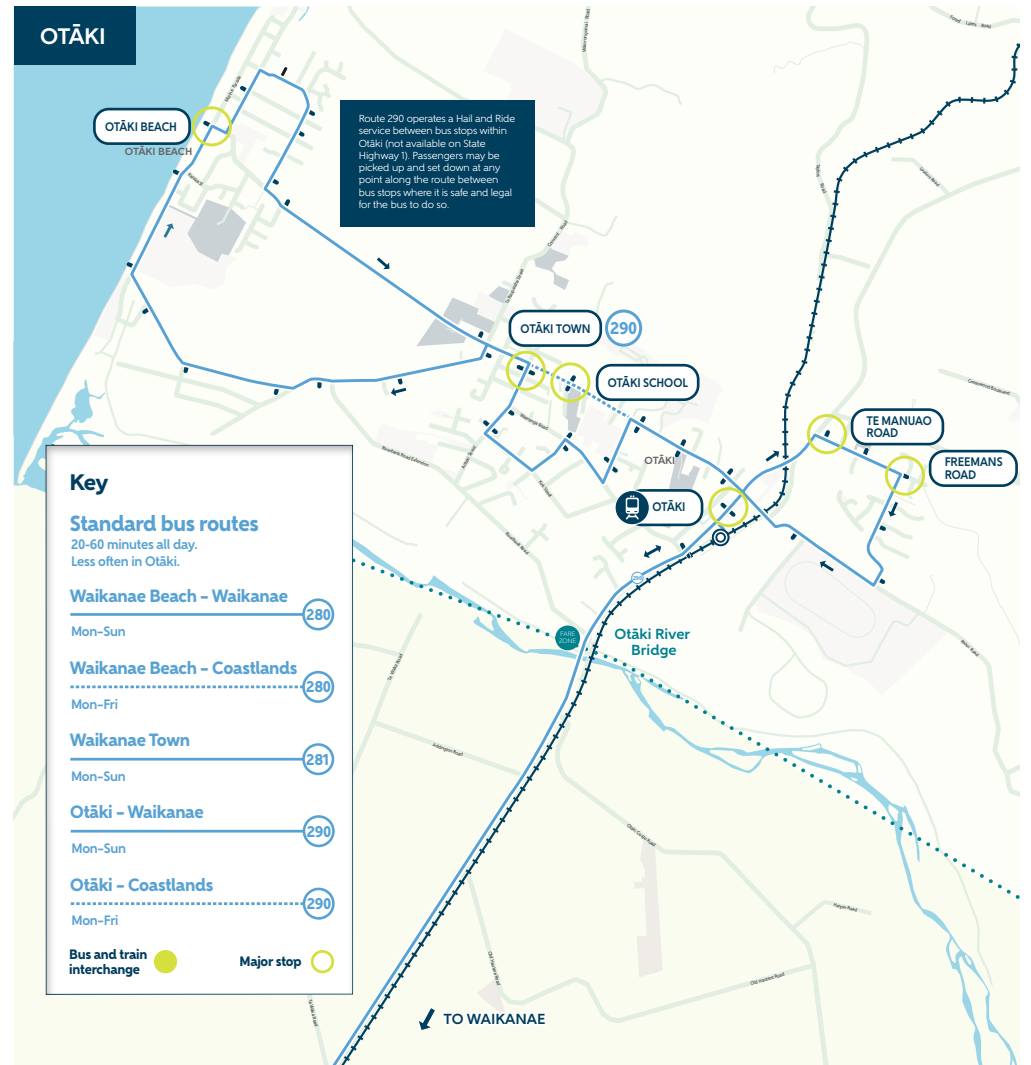

CW/PT-G-21/48 September 2021

WAIKANAE

OTĀKI

Stops

AM

KPL Rail connection from Wellington	WELL	Wellington Station						5:52	6:20			6:50	7:10
	PARA	Paraparaumu Station						6:46	7:14			7:44	8:04
	WAIK	Waikanae Station						6:52	7:20			7:50	8:10
	1002	Coastlands - Stop A											
	1501	Waikanae Station - Main Road	5:23	5:53	6:23	6:43	7:02	7:24	7:49	8:03	8:23		
	1536	Waimea Road (near 68)	5:30	6:00	6:30	6:50	7:09	7:31	7:56	8:10	8:30		
	1610	Reeves Street (near 7)	5:39	6:09	6:39	6:59	7:18	7:40	8:05	8:19	8:39		
	1501	Waikanae Station - Main Road	5:50	6:20	6:50	7:10	7:29	7:51	8:16	8:30	8:50		
	1002	Coastlands - Stop A											
KPL Rail connection to Wellington	WAIK	Waikanae Station	6:00	6:28	6:58	7:18	7:38	7:58	8:25	8:45	9:05		
	PARA	Paraparaumu Station	6:06	6:34	7:04	7:24	7:44	8:04	8:31	8:51	9:11		
	WELL	Wellington Station	6:57	7:25	7:55	8:15	8:35	8:55	9:25	9:45	10:05		

Stops

To Waikanae - Waikanae Beach -
Waikanae continued

PM

KPL Rail connection from Wellington	WELL	Wellington Station	4:15	4:35	4:55	5:18	5:35	5:55	6:14	7:14	8:14
	PARA	Paraparaumu Station	5:04	5:24	5:44	6:07	6:24	6:44	7:08	8:08	9:08
	WAIK	Waikanae Station	5:10	5:30	5:50	6:13	6:30	6:50	7:14	8:14	9:14
	1002	Coastlands - Stop A									
	1501	Waikanae Station - Main Road	5:18	5:38	5:58	6:20	6:38	7:02	7:23	8:23	9:23
	1536	Waimea Road (near 68)	5:25	5:45	6:05	6:27	6:45	7:09	7:30	8:30	9:30
	1610	Reeves Street (near 7)	5:34	5:54	6:14	6:36	6:54	7:18	7:39	8:39	9:39
	1501	Waikanae Station - Main Road	5:45	6:05	6:25	6:47	7:05	7:29	7:50	8:50	9:50
	1002	Coastlands - Stop A									
KPL Rail connection to Wellington	WAIK	Waikanae Station			6:41	7:00			8:00	9:00	10:00
	PARA	Paraparaumu Station			6:47	7:06			8:06	9:06	10:06
	WELL	Wellington Station			7:41	8:00			9:00	10:00	11:00