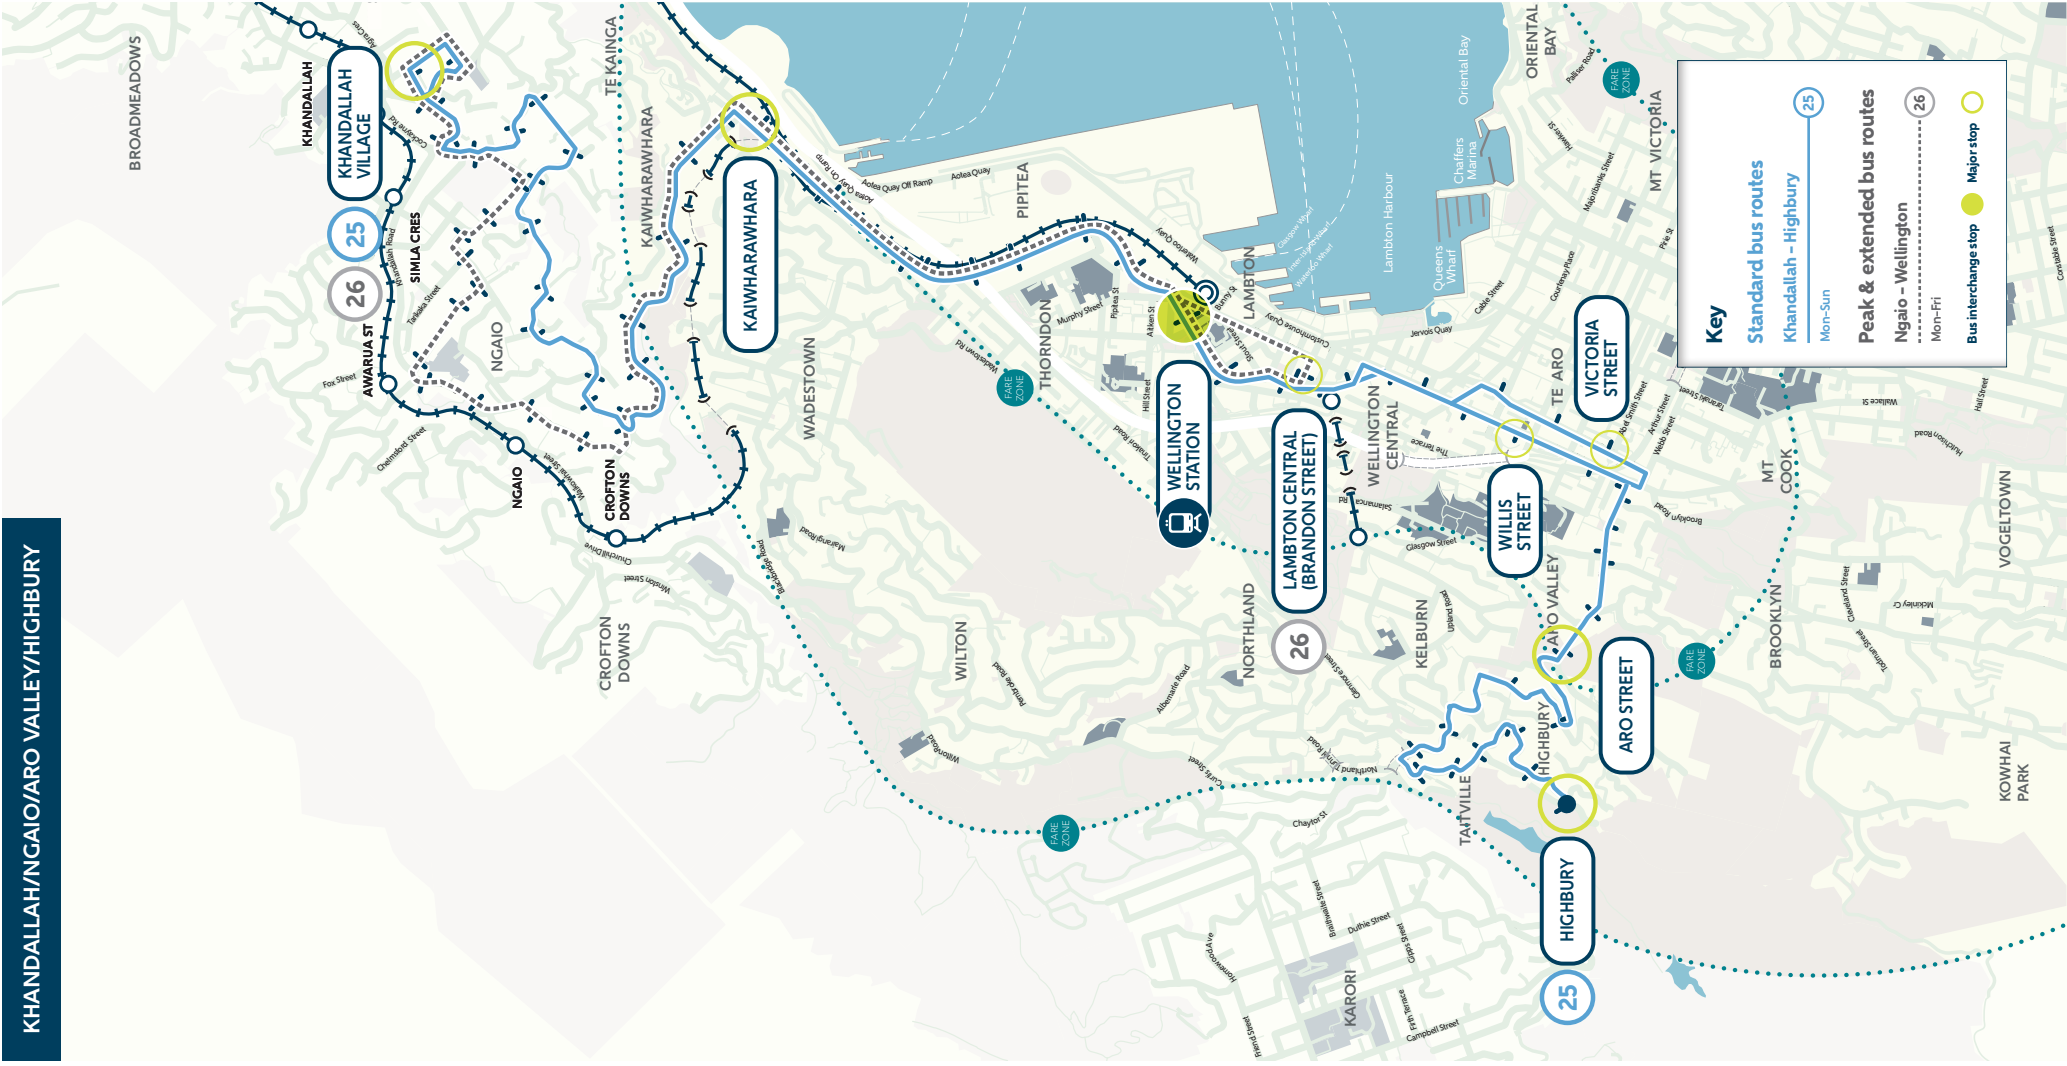

## STANDARD & PEAK ROUTES

- Khandallah
- Ngaio
- Kaiwharawhara
- Wellington Station
- Aro Valley
- Highbury

# KHANDALLAH/NGAIO/ARO VALLEY/HIGHBURY

25

**TO Highbury**  
MONDAY TO FRIDAY

Stops	AM									
4419	Khandallah Village - Stop A	6:35	6:50	7:05	7:20	7:35	7:45	7:55	8:05	8:20
5500	Wellington Station - Stop A	6:55	7:10	7:26	7:43	7:58	8:09	8:19	8:28	8:43
6711	Victoria Street at Abel Smith Street	7:02	7:17	7:33	7:50	8:05	8:23	8:33	8:38	8:57
6786	Aro Street at Holloway Road	7:07	7:22	7:39	7:56	8:11			8:42	
4947	Highbury Road Terminus	7:23	7:35	7:52	8:09	8:24			8:58	

V V V

Stops	To Highbury continued PM									
4419	Khandallah Village - Stop A	6:00	6:30	7:00	7:30	8:00	9:00	10:00	11:00	
5500	Wellington Station - Stop A	6:17	6:47	7:17	7:47	8:17	9:17	10:17	11:17	
6711	Victoria Street at Abel Smith Street	6:29	6:59	7:26	7:56	8:26	9:26	10:26	11:26	
6786	Aro Street at Holloway Road	6:35	7:05	7:31	8:01	8:31	9:31	10:31	11:31	
4947	Highbury Road Terminus	6:47	7:17	7:42	8:12	8:42	9:42	10:42	11:42	

Stops	SATURDAY									
4419	Khandallah Village - Stop A	7:00	8:00	9:00	9:30	10:00	10:30	11:00	11:30	12:00
5500	Wellington Station - Stop A	7:17	8:17	9:17	9:47	10:17	10:48	11:18	11:48	12:18
6711	Victoria Street at Abel Smith Street	7:26	8:26	9:26	9:56	10:26	10:58	11:28	11:58	12:28
6786	Aro Street at Holloway Road	7:30	8:30	9:30	10:00	10:30	11:02	11:32	12:02	12:32
4947	Highbury Road Terminus	7:42	8:42	9:42	10:12	10:42	11:15	11:45	12:15	12:48