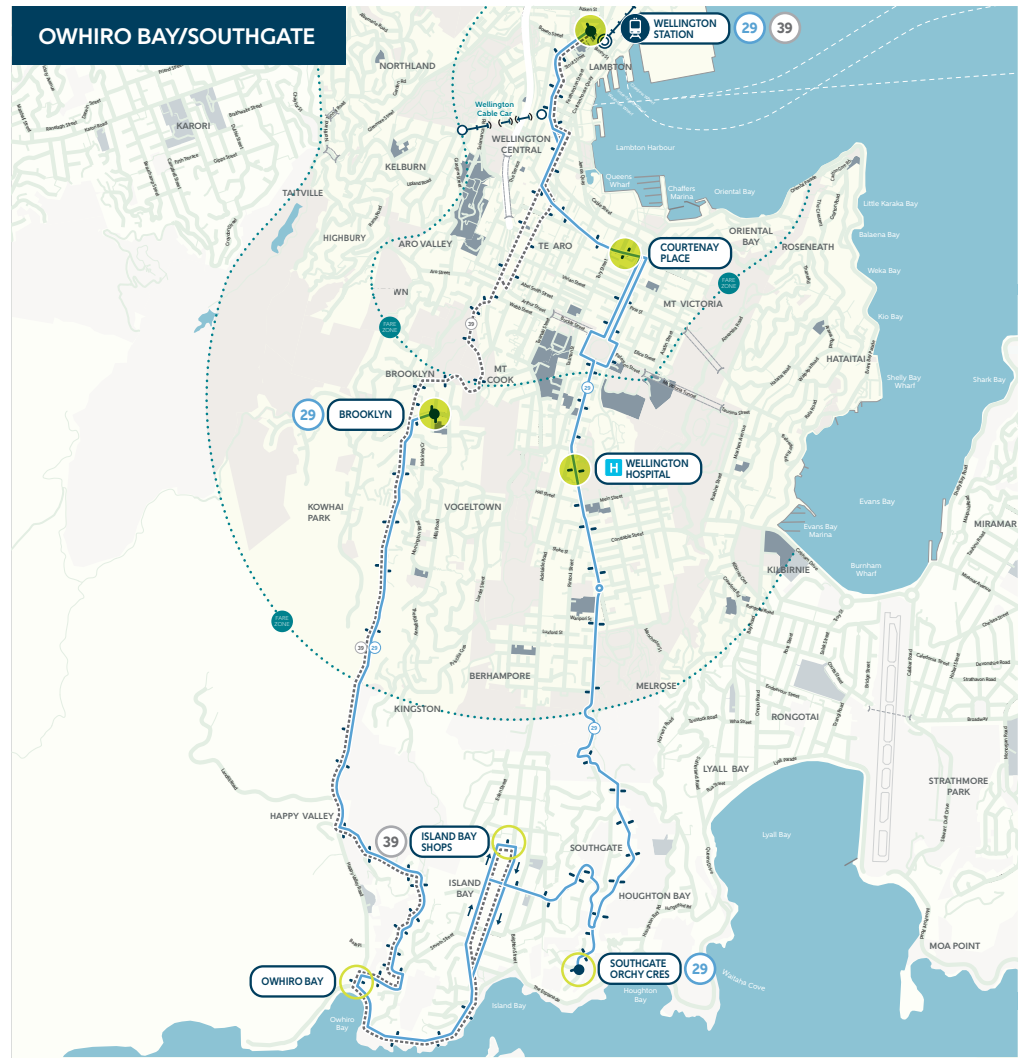

# VOGELTOWN/HOUGHTON BAY

**Key**

**Standard bus routes**

Houghton Bay - Wellington 23  
Mon-Sun

Vogeltown - Wellington 27  
Mon-Sun

Owhiro Bay - Southgate - Wellington 29  
Mon-Sun

**Peak bus routes**

Owhiro Bay - Brooklyn - Wellington 39  
Mon-Fri

# OWHIRO BAY/SOUTHGATE

**TO NEWTOWN AND HOUGHTON BAY**  
MONDAY TO FRIDAY

Stops	AM										
5500	Wellington Station - Stop A	7:00	7:29	7:57	8:32	9:02	9:50	10:40	11:11	11:41	
5516	Courtenay Place - Stop C	7:12	7:42	8:11	8:46	9:16	10:02	10:53	11:24	11:55	
6017	Wellington Hospital - Stop C	7:20	7:51	8:20	8:55	9:25	10:10	11:02	11:33	12:05	
6924	Wellington Zoo - Stop B	7:25	7:56	8:25	9:00	9:30	10:15	11:07	11:38	12:11	
6937	Houghton Bay - Houghton Bay Road	7:34	8:06	8:35	9:10	9:40	10:24	11:17	11:48	12:23	

Stops SUNDAY & PUBLIC HOLIDAYS AM PM

7	Connection from Wellington to Owhiro Bay	6000	Wellington Station - Stop B	8:00	9:00	10:00	11:00	12:00	1:00	2:00	3:00	4:00
		6720	Brooklyn - Stop C	8:14	9:14	10:14	11:17	12:17	1:21	2:21	3:21	4:21
	7720	Brooklyn - Stop B	8:18	9:18	10:18	11:20	12:20	1:24	2:24	3:24	4:24	
	6153	Owhiro Bay - Happy Valley Road (near 4)	8:29	9:29	10:29	11:31	12:31	1:35	2:35	3:35	4:35	
	6960	Island Bay Shops - Medway Street	8:34	9:34	10:34	11:36	12:36	1:40	2:40	3:40	4:40	
	7955	Orchy Crescent at Buckley Road	8:39	9:39	10:39	11:41	12:41	1:45	2:45	3:45	4:45	
	7017	Wellington Hospital - Stop B	8:50	9:50	10:50	11:52	12:52	1:56	2:56	3:56	4:56	
	5000	Courtenay Place - Stop A	8:57	9:57	10:58	12:00	1:00	2:04	3:04	4:03	5:03	
	5016	Wellington Station - Stop D	9:09	10:09	11:11	12:13	1:13	2:17	3:17	4:15	5:15	