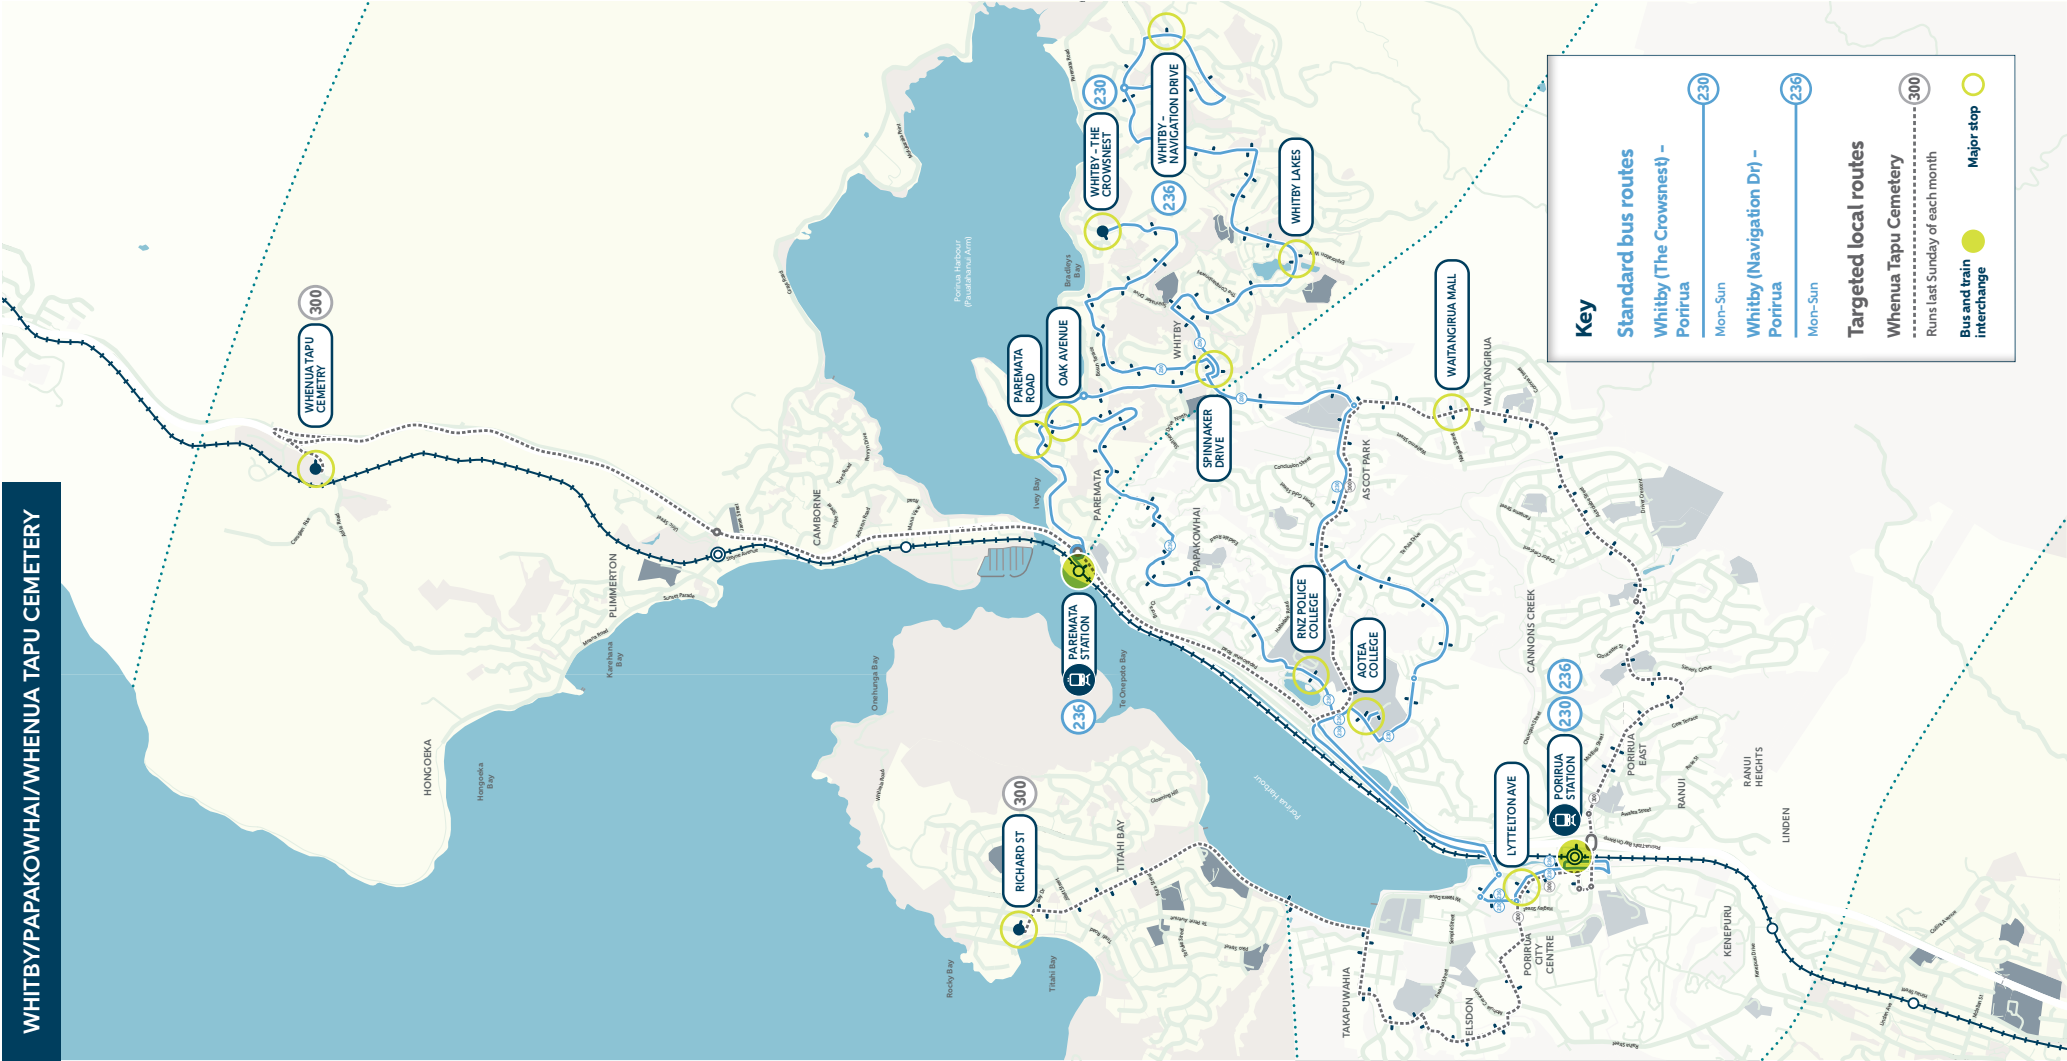

WHITBY/PAPAKOWHAI/WHENUA TAPU CEMETERY

Key

Standard bus routes

- Whitby (The Crownsnest) - Porirua (230) Mon-Sun
- Whitby (Navigation Dr) - Porirua (236) Mon-Sun

Targeted local routes

- Whenua Tapu Cemetery (300) Runs last Sunday of each month

Bus and train interchange (Yellow circle with black dot)

Major stop (Yellow circle)