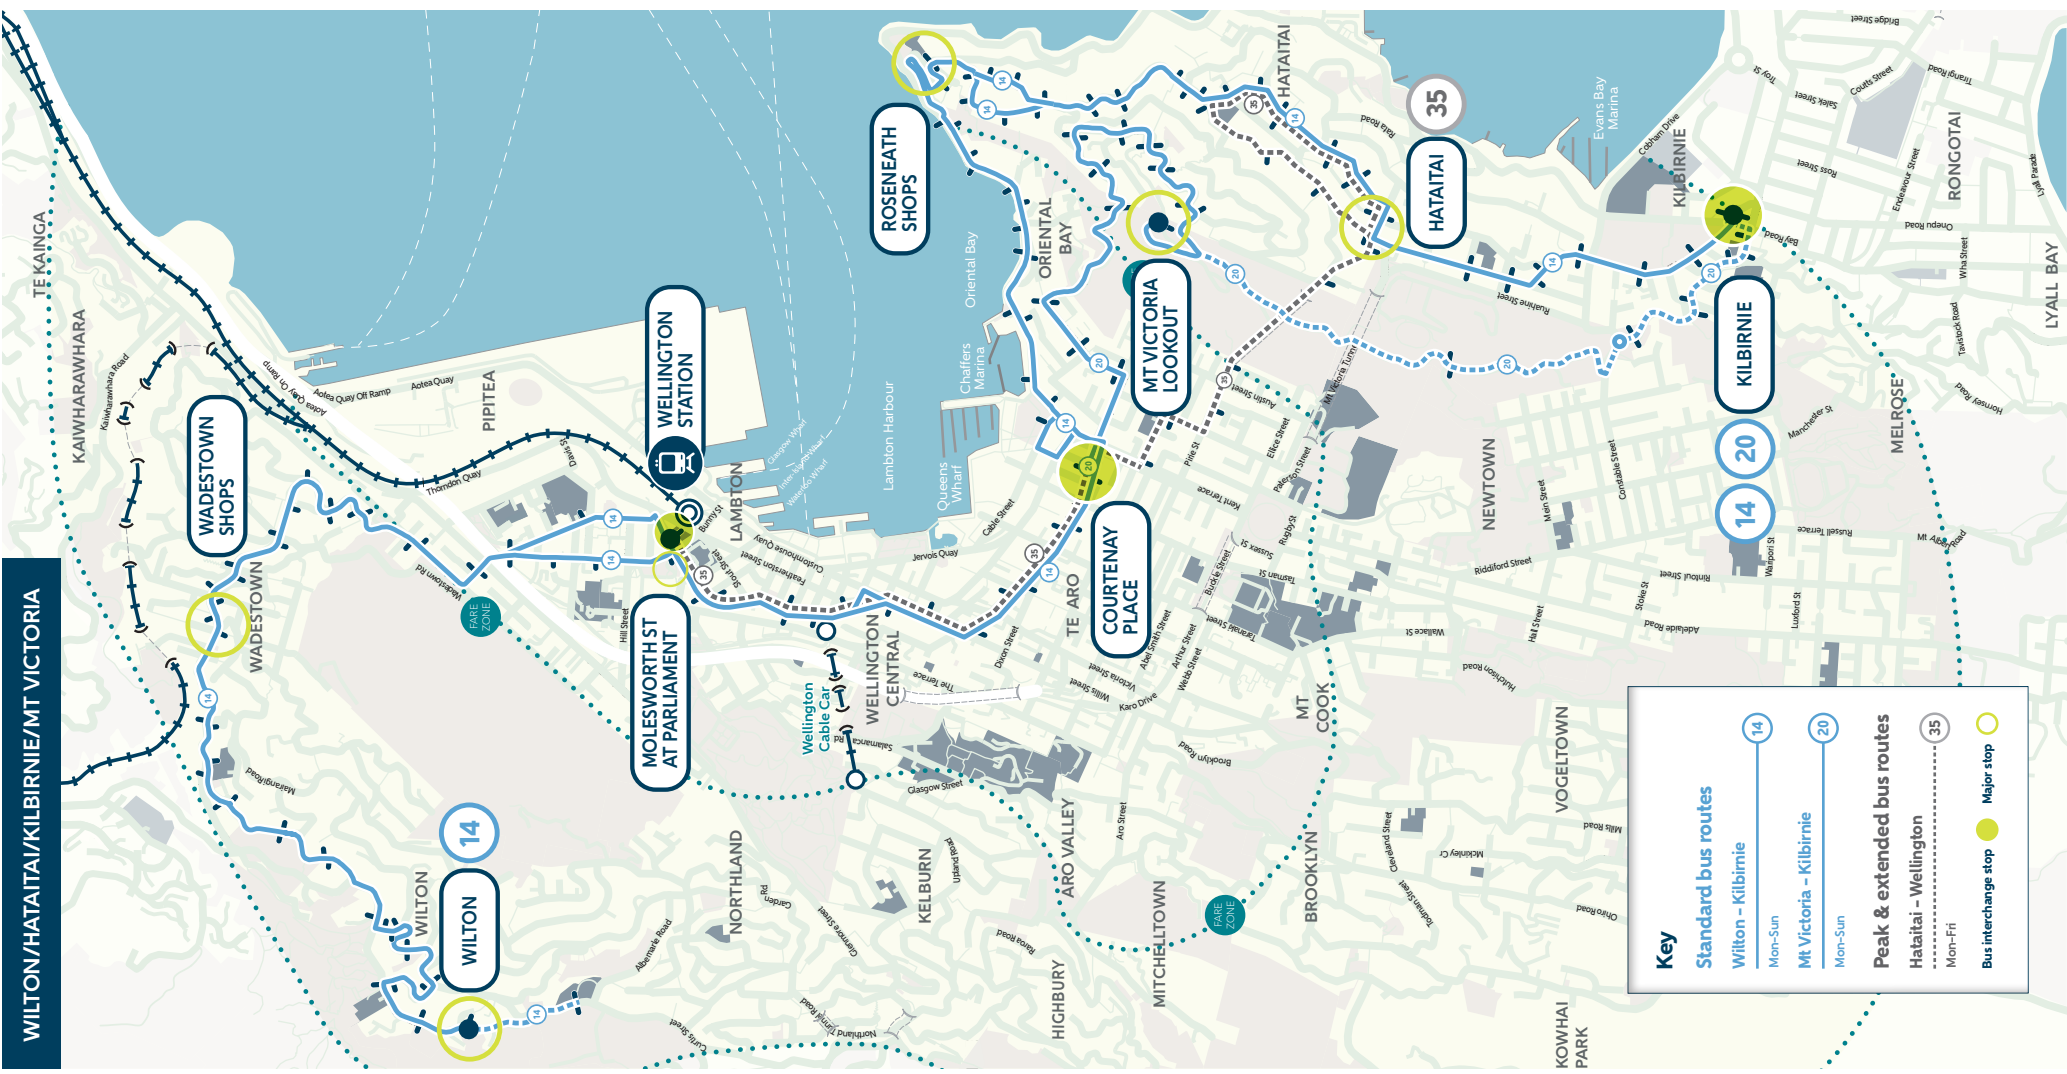

WILTON/HATAITAI/KILBIRNIE/MT VICTORIA

WADETOWN SHOPS

14
WILTON

MOLESWORTH ST AT PARLIAMENT

WELLINGTON STATION

ROSENEATH SHOPS

COURTENAY PLACE

MT VICTORIA LOOKOUT

35
HATAITAI

14
20
35
KILBIRNIE

Peak & extended bus routes

- Wadestown
- Molesworth St at Parliament
- Wellington Cable Car
- Roseneath Shops
- MT Victoria Lookout
- Courtenay Place

Bus interchange stop (Yellow circle)

Major stop (Yellow circle)