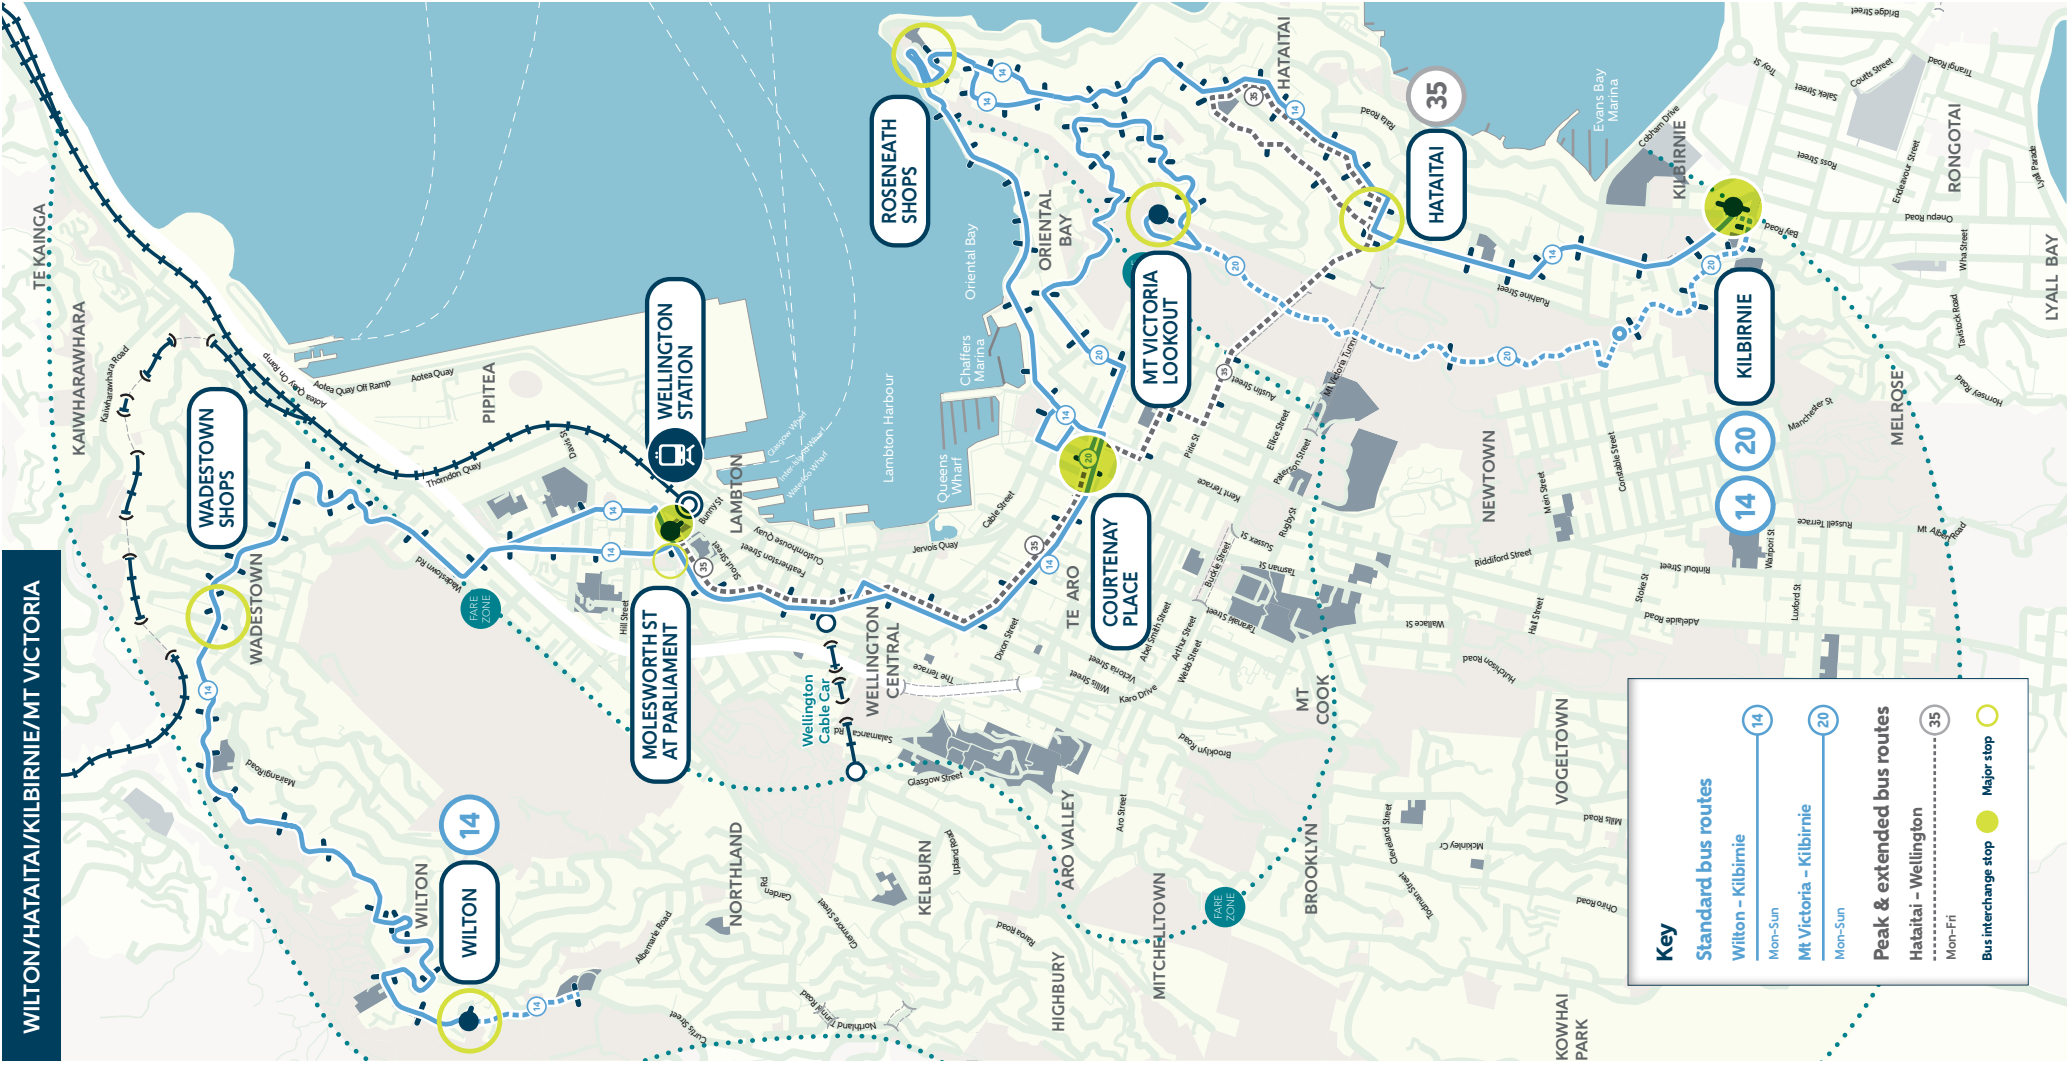

WILTON/HATAITAI/KILBIRNIE/MT VICTORIA

WADETOWN SHOPS

14
WILTON

MOLESWORTH ST AT PARLIAMENT

WELLINGTON STATION

ROSENEATH SHOPS

COURTENAY PLACE

MT VICTORIA LOOKOUT

35
HATAITAI

14
20
35
KILBIRNIE

Peak & extended bus routes

- Wadestown
- Molesworth St at Parliament
- Wellington Cable Car
- Roseneath Shops
- MT Victoria Lookout
- Courtenay Place

Bus interchange stop (Yellow circle)

Major stop (Yellow circle)