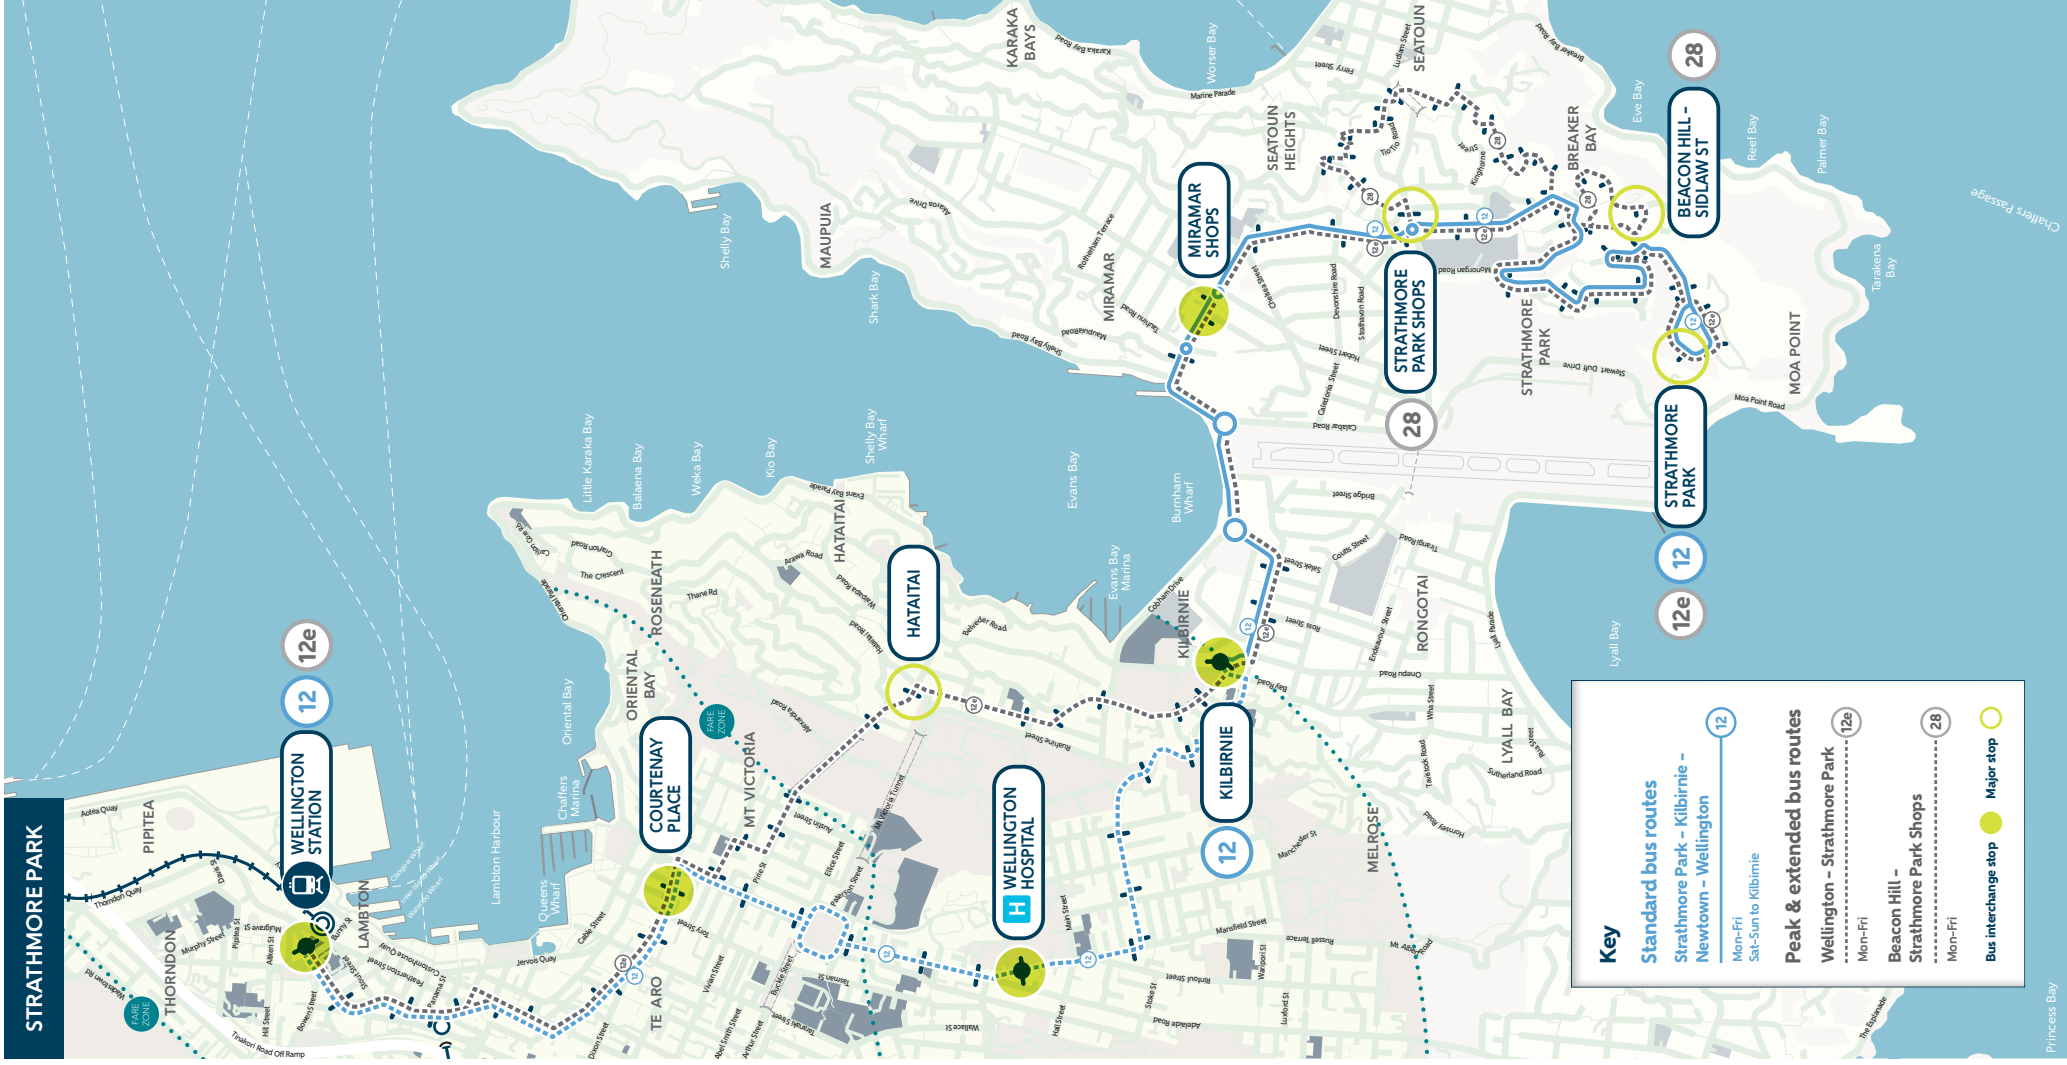

# Strathmore Park

STANDARD, PEAK ONLY &  
EXTENDED PEAK ROUTES

12 12e 28

- Strathmore Park
- Beacon Hill Road
- Miramar Shops
- Kilbirnie
- Courtenay Place
- Wellington Station

CW/PT-G-21/41 September 2021

**TO KILBIRNIE - NEWTOWN - WELLINGTON**  
MONDAY TO FRIDAY

Stops	AM									
	12	12	12	12	12e	12	12e	12	12e	12
7099	Strathmore Park Terminus	6:00	6:20	6:40	6:45	7:00	7:15	7:30	7:45	8:00
7083	Miramar Shops - Stop A	6:10	6:30	6:50	6:57	7:10	7:28	7:41	7:58	8:13
7224	Kilbirnie - Stop B				7:02		7:34		8:04	
7026	Kilbirnie - Stop C	6:14	6:34	6:54		7:16		7:50		8:20
7017	Wellington Hospital - Stop B	6:23	6:43	7:03						8:31
7217	Hataitai - Stop A				7:08		7:41		8:11	
5000	Courtenay Place - Stop A	6:29	6:49	7:09	7:14		7:47		8:17	8:40
5016	Wellington Station - Stop D	6:44	7:04	7:24	7:28		8:06		8:36	8:56

		AM									
Stops		12	12	12	12	12	12	12	12	12	12
5500	Wellington Station - Stop A				7:08	7:38			9:08	9:38	10:08
5516	Courtenay Place - Stop C				7:21	7:52			9:20	9:50	10:20
6217	Hataitai - Stop B										
6055	Wellington Hospital - Stop A				7:30	8:01			9:28	9:58	10:28
6224	Kilbirnie - Stop A	6:40	7:10	7:38	8:10	8:38	9:08	9:37	10:07	10:37	
6081	Miramar Shops - Stop B	6:44	7:14	7:42	8:14	8:42	9:12	9:41	10:11	10:41	
7099	Strathmore Park Terminus	6:56	7:26	7:54	8:26	8:54	9:25	9:54	10:24	10:54	

		PM									
Stops		12	12	12	12	12	12	12	12	12	12
5500	Wellington Station - Stop A	6:38	7:08	7:38	8:08	8:38	9:08	9:38	10:08	11:08	
5516	Courtenay Place - Stop C	6:50	7:20	7:50	8:20	8:50	9:20	9:50	10:20	11:19	
6217	Hataitai - Stop B										
6055	Wellington Hospital - Stop A	6:58	7:28	7:58	8:27	8:57	9:27	9:57	10:27	11:26	
6224	Kilbirnie - Stop A	7:08	7:38	8:08	8:35	9:05	9:35	10:05	10:35	11:34	
6081	Miramar Shops - Stop B	7:11	7:41	8:11	8:38	9:08	9:38	10:08	10:38	11:37	
7099	Strathmore Park Terminus	7:23	7:53	8:23	8:50	9:20	9:50	10:20	10:50	11:49	