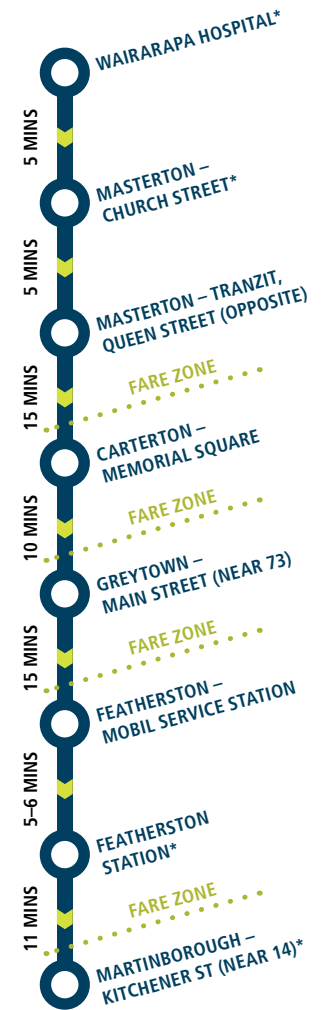

S

SATURDAY*

	AM	PM		
	200	200	200	205
Wairarapa Hospital	10.00	1.30	4.25	–
Masterton – Church Street	10.05	1.35	4.30	–
Masterton – Transit, Queen Street (Opposite)	10.10	1.40	4.35	–
Carterton – Memorial Square	10.25	1.55	4.50	–
Greytown – Main Street (near 73)	10.35	2.05	5.00	–
Featherston – Mobil Service Station	10.50	2.20	5.15	–
Featherston Station	10.55	2.25	5.20	8.00
Martinborough – Kitchener St (near 14)	11.15	2.45	5.40	8.20

CFW

TO MASTERTON

via Featherston, Greytown and Carterton

MONDAY TO FRIDAY

SPECIAL LINE INFORMATION

WH Continues on to Wairarapa Hospital on request.

S School days only.

VWC School days only, via Wairarapa College arriving.

	AM				PM									
	205	200	205	205	200	200	200	200	200	200	200	205	200	205
Martinborough – Kitchener St (near 11)	5.55	–	6.30	6.55	–	–	–	–	10.25	–	–	3.50	–	6.05
Featherston Station	6.20	–	6.50	7.20	–	–	–	9.26	10.45	–	1.56	4.10	–	6.25
Featherston – Kia Ora Dairy	–	7.00	–	–	7.35	–	–	9.30	10.55	12.30	2.00	–	4.15	–
Greytown – Main Street (near 74)	–	7.15	–	–	7.50	7.50	7.50	9.45	11.10	12.45	2.15	–	4.30	–
Carterton – Broadway (near 27)	–	7.30	–	–	8.00	8.00	8.00	9.55	11.20	12.55	2.25	–	4.40	–
Masterton – Transit, Queen Street	–	7.50	–	–	8.20	–	–	10.10	11.35	1.10	2.40	–	5.00	–
Masterton – Church Street	–	7.55	–	–	8.25	–	–	10.15	11.40	1.15	2.45	–	–	–
Wairarapa Hospital	–	–	–	–	–	–	–	10.20	11.45	1.20	2.50	–	–	–
Wairarapa College – Pownall Street	–	–	–	–	–	8.20	–	–	–	–	–	–	–	–
Makoura College	–	–	–	–	–	–	8.20	–	–	–	–	–	–	–

VWC

VCM

WH

WH

WH

WH

S

ROUTE 200

* NOT EVERY BUS STOPS HERE