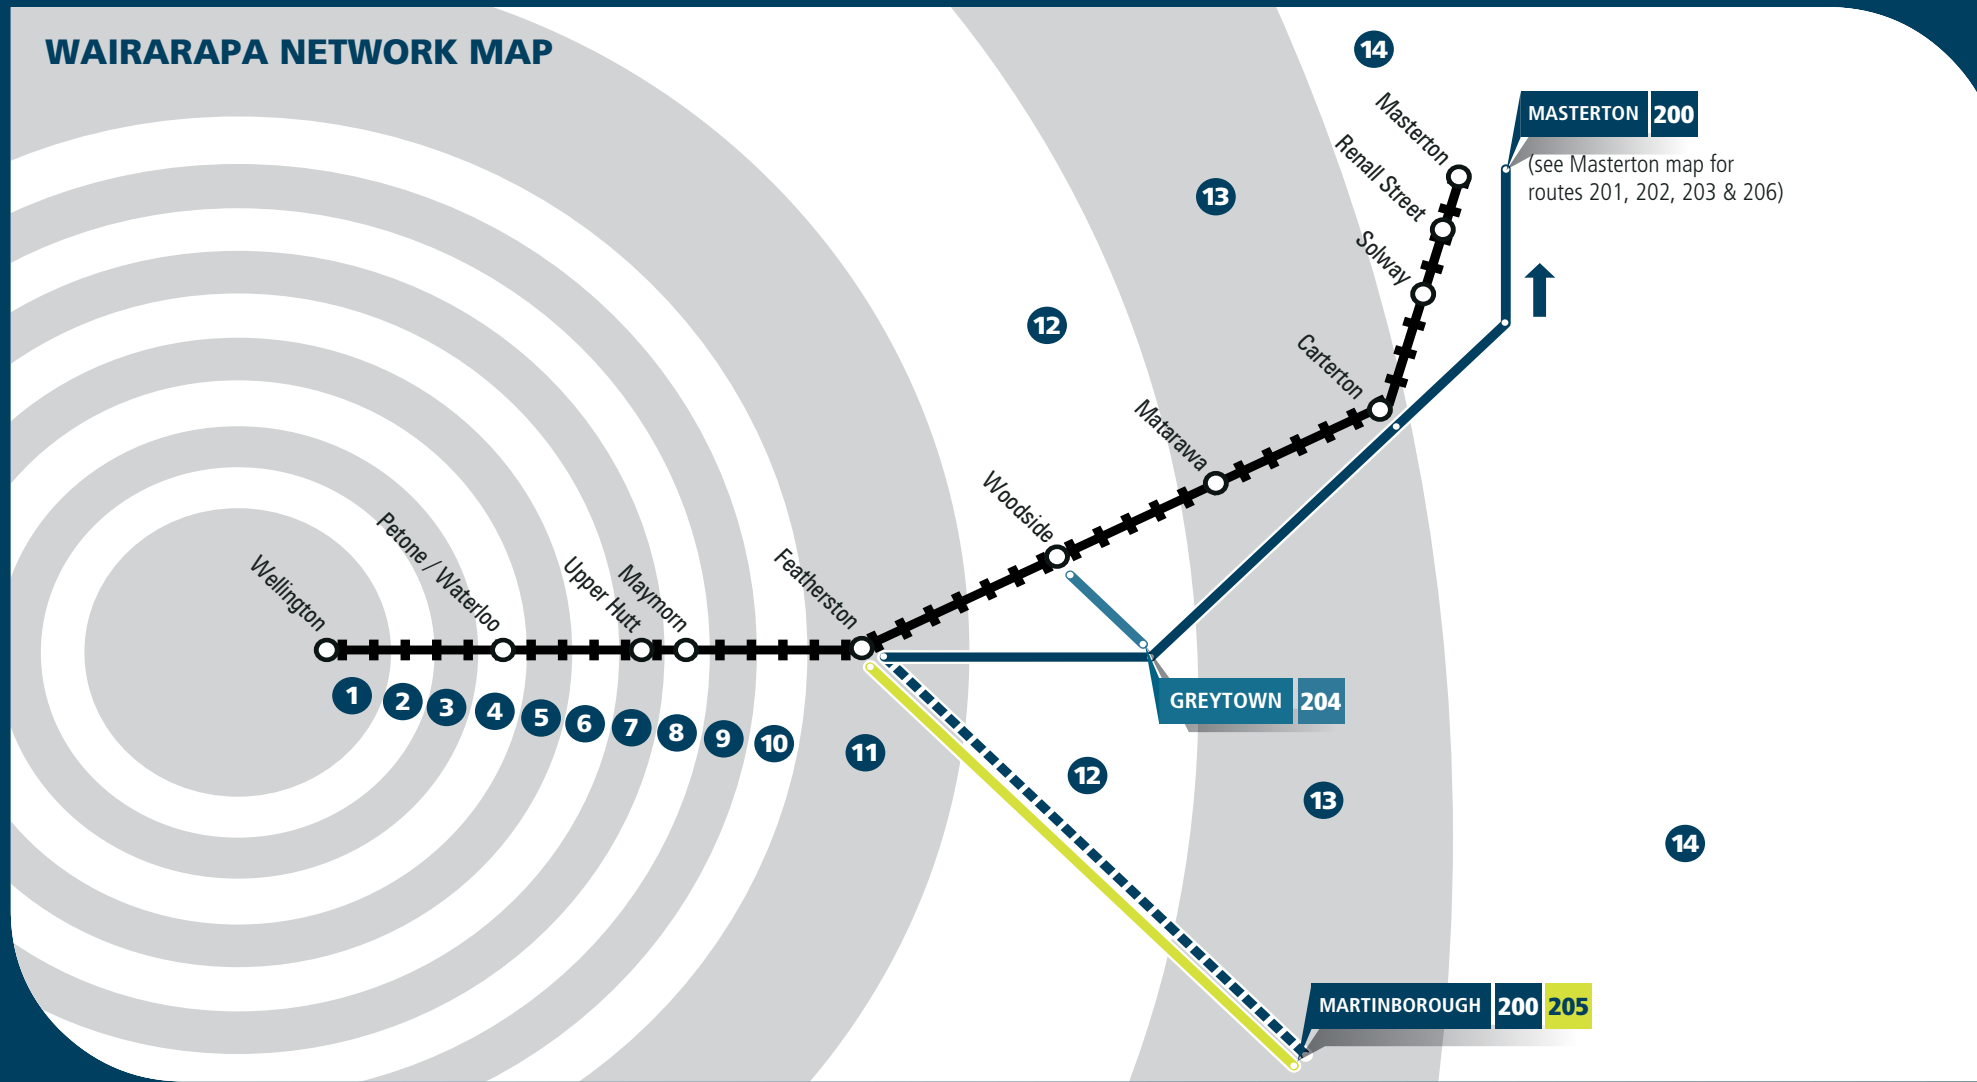

ROUTE 204

WAIRARAPA LINE – TO WELLINGTON MONDAY TO FRIDAY

SATURDAY & SUNDAY*

SPECIAL LINE INFORMATION

F Fridays only.

* Including Public Holidays.

Holiday Timetable Information

During the Christmas to New Year holiday period a special holiday timetable will operate. This timetable will be available in early December.

F

TO MASTERTON MONDAY TO FRIDAY

SATURDAY & SUNDAY*

	AM						PM			SATURDAY & SUNDAY*	
	AM	PM	AM	PM	AM	PM	AM	PM	AM	PM	
Wellington	8.25	12.55	4.25	5.30	6.22	10.25	9.55	6.55			
Petone	8.38	1.08	4.38	5.43	6.35	10.38	10.08	7.08			
Waterloo	8.44	1.14	4.44	5.49	6.41	10.44	10.14	7.14			
Upper Hutt	8.59	1.29	5.03	6.07	6.59	10.59	10.29	7.29			
Maymorn	9.05	1.35	5.10	6.14	7.06	11.05	10.35	7.35			
Featherston	9.22	1.52	5.28	6.32	7.24	11.22	10.52	7.52			
Woodside	9.30	2.00	5.37	6.41	7.33	11.30	11.00	8.00			
Matarawa	9.36	2.06	5.44	6.48	7.40	11.36	11.06	8.06			
Carterton	9.44	2.14	5.53	6.57	7.49	11.44	11.14	8.14			
Solway	9.54	2.24	6.03	7.07	7.59	11.54	11.24	8.24			
Renall Street	9.57	2.27	6.06	7.10	8.02	11.57	11.27	8.27			
Masterton	10.00	2.30	6.09	7.13	8.05	12.00	11.30	8.30			

F

WAIRARAPA NETWORK MAP

MASTERTON 200
(see Masterton map for routes 201, 202, 203 & 206)

GREYTOWN 204

MARTINBOROUGH 200 205

FEATHERSTON

GREYTOWN

CARTERTON

CARTERTON STATION

200 CARTERTON - MEMORIAL SQUARE

13

MARTINBOROUGH

13

MARTINBOROUGH 200 205

Wairarapa bus services operate a Hail and Ride service between bus stops.