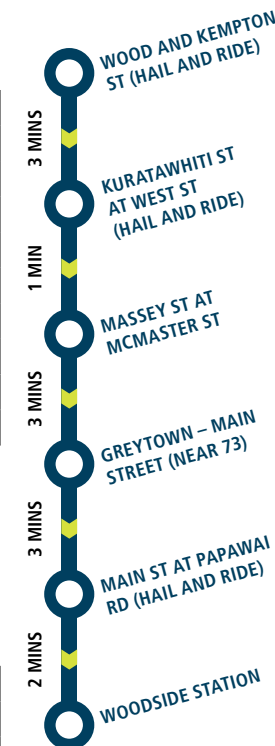

WELLINGTON TO GREYTOWN

MONDAY TO FRIDAY+

	AM		PM				
	200	204	200	204	204	204	204
Wellington Station	8.25	8.25	12.55	12.55	4.25	5.30	6.22
Featherston Station	9.22	–	1.52	–	–	–	–
Woodside Station	–	9.30	–	2.00	5.37	6.41	7.33
Featherston Station	9.26	–	1.56	–	–	–	–
Woodside Station	–	9.35	–	2.05	5.45	6.45	7.40
Main St at Papawai Road (Hail and Ride)	9.43	9.40	2.14	2.10	5.50	6.50	7.45
Greytown – Main Street	9.45	9.42	2.15	2.12	5.52	6.52	7.47
Massey Street at McMaster Street	–	9.44	–	2.14	5.54	6.54	7.49
Kuratawhiti St at West Street (Hail and Ride)	–	9.48	–	2.18	5.58	6.58	7.53
Wood and Kempton Street	–	9.50	–	2.20	6.00	7.00	7.55

SATURDAY+

	AM	PM
	204	204
Wood and Kempton St (Hail and Ride)	7.50	4.50
Kuratawhiti St at West St (Hail and Ride)	7.53	4.53
Massey St at McMaster St	7.57	4.57
Greytown – Main Street (near 73)	8.00	5.00
Main St at Papawai Rd (Hail and Ride)	8.02	5.02
Woodside Station	8.07	5.07
Featherston Station	–	–
Woodside Station	8.16	5.16
Featherston Station	–	–
Wellington Station	9.25	6.25

SATURDAY+

	AM	PM
	204	204
Wellington Station	9.55	6.55
Featherston Station	–	–
Woodside Station	11.00	8.00
Featherston Station	–	–
Woodside Station	11.05	8.05
Main St at Papawai Road (Hail and Ride)	11.10	8.10
Greytown – Main Street	11.12	8.12
Massey Street at McMaster Street	11.14	8.14
Kuratawhiti St at West Street (Hail and Ride)	11.18	8.18
Wood and Kempton Street	11.20	8.20

ROUTE 204