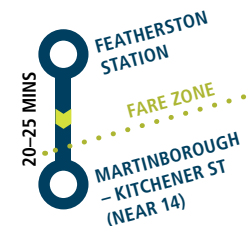

+ No services on
Public Holidays.

SATURDAY*	AM		PM	
	200	200	200	205
Martinborough – Kitchener St (near 11)	7.55	11.30	3.00	4.55
Featherston Station	8.15	11.50	3.20	5.20
Featherston – Kia Ora Dairy	8.20	11.55	3.25	–
Greytown – Main Street (near 74)	8.35	12.10	3.40	–
Carterton – Broadway (near 27)	8.45	12.20	3.50	–
Masterton – Tranzit, Queen Street	9.00	12.35	4.05	–
Masterton – Church Street	9.05	12.40	4.10	–
Wairarapa Hospital	9.10	12.45	4.15	–
	WH	WH	WH	

MARTINBOROUGH TO WELLINGTON MONDAY TO FRIDAY

	AM			PM		
	205	205	205	200	205	205
Martinborough – Kitchener St (near 11)	5.55	6.30	6.55	10.25	3.50	6.05
Featherston Station	6.20	6.50	7.20	10.45	4.10	6.25
Featherston Station – train departs	6.27	7.03	7.30	11.01	4.20	–
Wellington Station – train arrives	7.28	8.08	8.29	11.59	5.17	–

WELLINGTON TO MARTINBOROUGH MONDAY TO FRIDAY

	AM		PM			
	205	205	200	205	205	205
Wellington Station – train departs	–	8.25	12.55	4.25	5.30	6.22
Featherston Station – train arrives	–	9.22	1.52	5.28	6.32	7.24
Featherston Station	6.35	9.25	1.56	5.38	6.38	7.30
Martinborough – Kitchener St (near 14)	6.55	9.45	2.25	5.58	6.58	7.50

SATURDAY*	AM	PM
	200	205
Martinborough – Kitchener St (near 11)	7.55	4.55
Featherston Station	8.15	5.20
Featherston Station – train departs	8.26	5.26
Wellington Station – train arrives	9.25	6.25

ROUTE 205