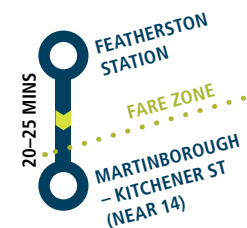

## ROUTE 200

\* NOT EVERY BUS STOPS HERE

+ No services on Public Holidays.

SATURDAY	AM		PM	
	200	200	200	205
Martinborough – Kitchener St (near 11)	7.55	11.30	3.00	4.55
Featherston Station	8.15	11.50	3.20	5.20
Featherston – Kia Ora Dairy	8.20	11.55	3.25	–
Greytown – Main Street (near 74)	8.35	12.10	3.40	–
Carterton – Broadway (near 27)	8.45	12.20	3.50	–
Masterton – Tranzit, Queen Street	9.00	12.35	4.05	–
Masterton – Church Street	9.05	12.40	4.10	–
Wairarapa Hospital	9.10	12.45	4.15	–
	WH	WH	WH	

### MARTINBOROUGH TO WELLINGTON MONDAY TO FRIDAY

	AM			PM		
	205	205	205	200	205	205
Martinborough – Kitchener St (near 11)	5.55	6.30	6.55	10.25	3.50	6.05
Featherston Station	6.20	6.50	7.20	10.45	4.10	6.25
 Featherston Station – train departs	6.27	7.03	7.30	11.01	4.20	–
 Wellington Station – train arrives	7.28	8.08	8.29	11.59	5.17	–

### WELLINGTON TO MARTINBOROUGH MONDAY TO FRIDAY

	AM		PM			
	205	205	200	205	205	205
 Wellington Station – train departs	–	8.21	12.55	4.25	5.30	6.22
 Featherston Station – train arrives	–	9.18	1.52	5.28	6.32	7.24
Featherston Station	6.35	9.25	1.56	5.38	6.38	7.30
Martinborough – Kitchener St (near 14)	6.55	9.45	2.25	5.58	6.58	7.50

### ROUTE 205

SATURDAY	AM	PM
	200	205
 Wellington Station – train departs	9.55	6.55
 Featherston Station – train arrives	10.52	7.52
Featherston Station	10.55	8.00
Martinborough – Kitchener St (near 14)	11.15	8.20