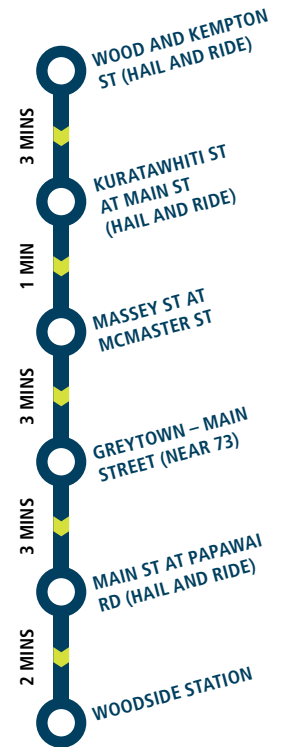

### WELLINGTON TO MARTINBOROUGH MONDAY TO FRIDAY

	AM		PM			
	205	205	200	205	205	205
 Wellington Station – train departs	–	8.21	12.55	4.25	5.30	6.22
 Featherston Station – train arrives	–	9.18	1.52	5.28	6.32	7.24
Featherston Station	6.35	9.25	1.56	5.38	6.38	7.30
Martinborough – Kitchener St (near 14)	6.55	9.45	2.25	5.58	6.58	7.50

### ROUTE 205

SATURDAY	AM	PM
	200	205
 Wellington Station – train departs	9.55	6.55
 Featherston Station – train arrives	10.52	7.52
Featherston Station	10.55	8.00
Martinborough – Kitchener St (near 14)	11.15	8.20

## WELLINGTON TO GREYTOWN MONDAY TO FRIDAY+

	AM		PM				
	200	204	200	204	204	204	204
 Wellington Station	8.21	8.21	12.55	12.55	4.25	5.30	6.22
 Featherston Station	9.18	–	1.52	–	–	–	–
 Woodside Station	–	9.26	–	2.00	5.37	6.41	7.33
Featherston Station	9.26	–	1.56	–	–	–	–
Woodside Station	–	9.35	–	2.05	5.45	6.45	7.40
Main St at Papawai Road (Hail and Ride)	9.43	9.40	2.14	2.10	5.50	6.50	7.45
Greytown – Main Street	9.45	9.42	2.15	2.12	5.52	6.52	7.47
Massey Street at McMaster Street	–	9.44	–	2.14	5.54	6.54	7.49
Kuratawhiti Street at Main Street (Hail and Ride)	–	9.48	–	2.18	5.58	6.58	7.53
Wood and Kempton Street	–	9.50	–	2.20	6.00	7.00	7.55

## WAIRARAPA LINE – TO WELLINGTON MONDAY TO FRIDAY