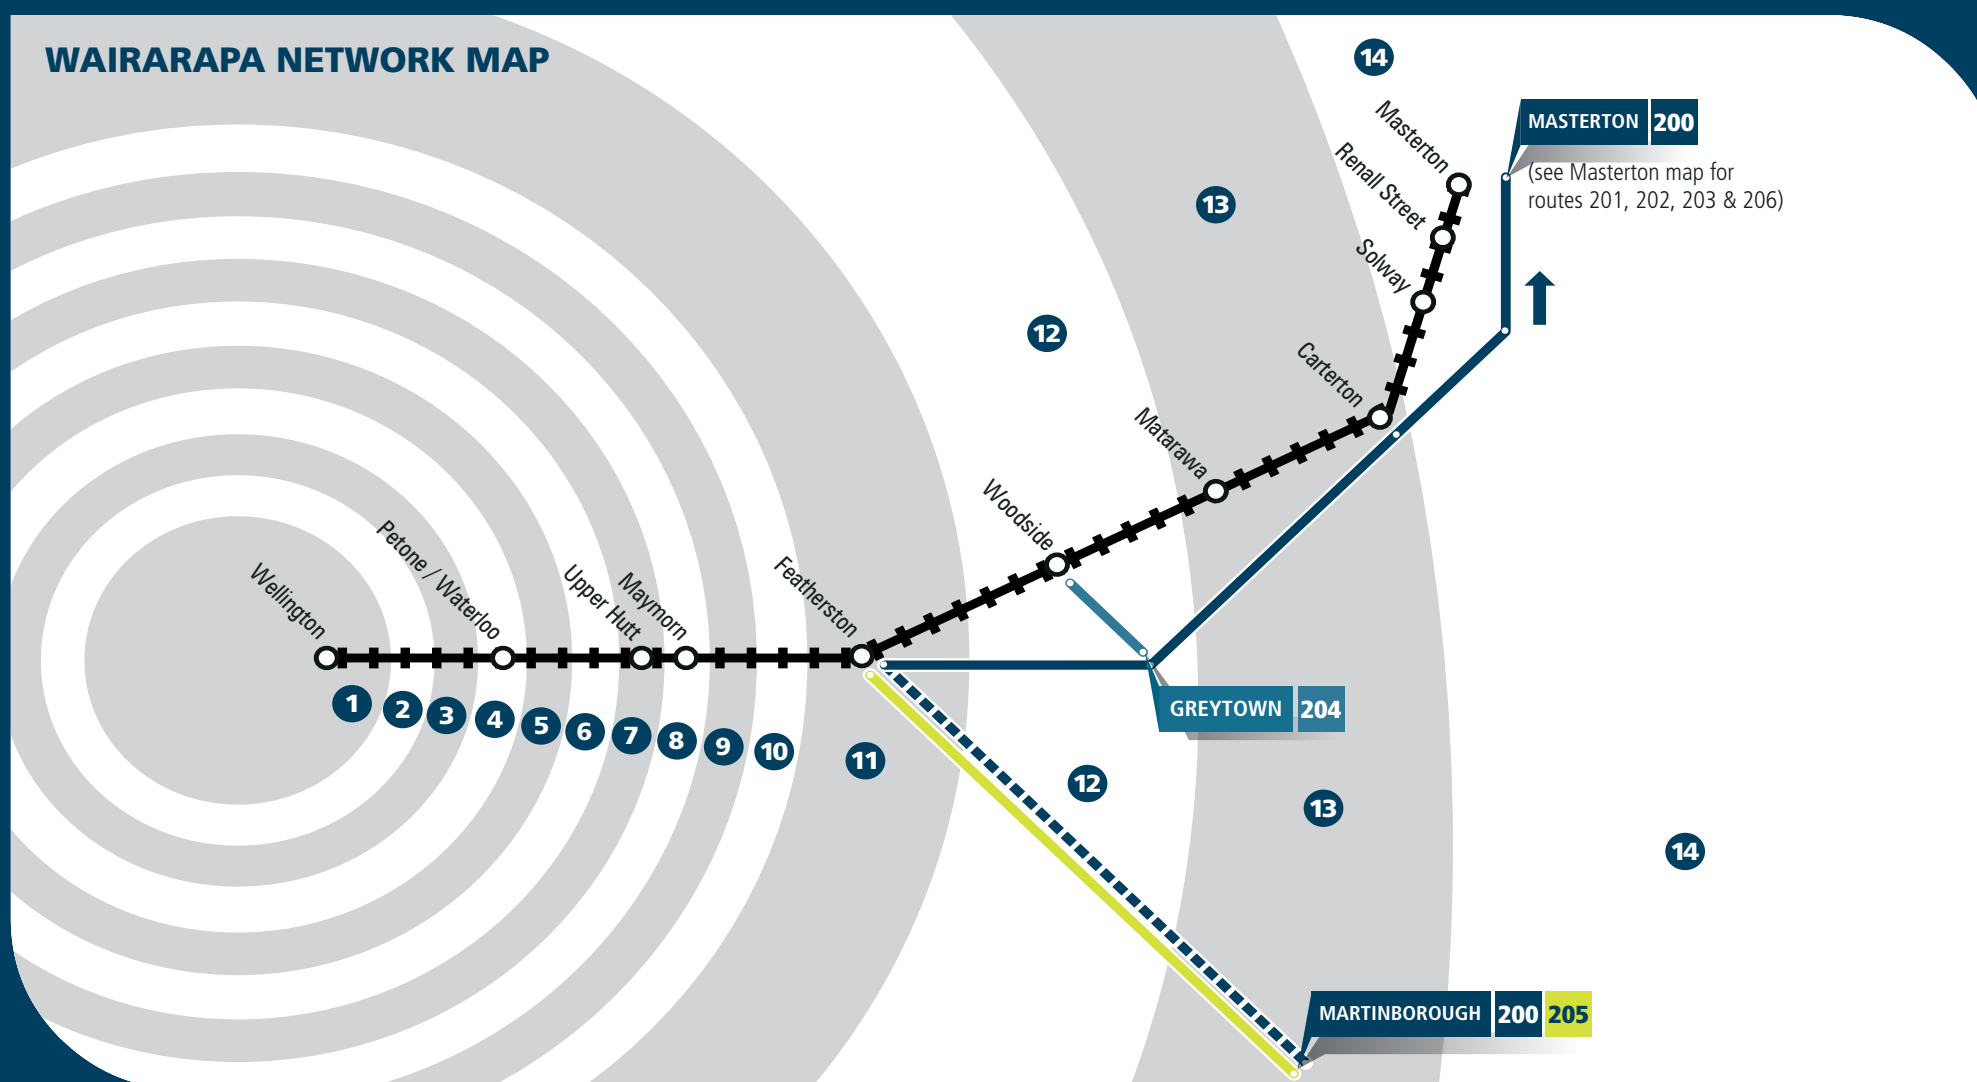

## WAIRARAPA LINE – TO WELLINGTON MONDAY TO FRIDAY

#### Holiday Timetable Information

During the Christmas to New Year holiday period a special holiday timetable will operate. This timetable will be available in early December.

	AM						PM			SATURDAY & SUNDAY*	
	AM	PM	AM	PM	AM	PM	AM	PM	AM	PM	
Masterton	5.45	6.21	6.48	10.25	3.40	8.20	7.50	4.50			
Renall Street	5.48	6.24	6.51	10.28	3.43	8.23	7.53	4.53			
Solway	5.51	6.27	6.54	10.31	3.46	8.26	7.56	4.56			
Carterton	6.03	6.39	7.06	10.40	3.56	8.35	8.05	5.05			
Matarawa	6.10	6.46	7.13	10.46	4.03	8.41	8.11	5.11			
Woodside	6.16	6.52	7.19	10.51	4.09	8.46	8.16	5.16			
Featherston	6.27	7.03	7.30	11.01	4.20	8.56	8.26	5.26			
Maymorn	6.42	7.18	7.45	11.16	4.35	9.11	8.41	5.41			
Upper Hutt	6.56	7.32	7.57	11.27	4.46	9.22	8.52	5.52			
Waterloo	7.12	7.50	8.13	11.40	4.59	9.35	9.05	6.05			
Petone	7.18	7.58	8.19	11.47	5.05	9.41	9.11	6.11			
Wellington	7.28	8.08	8.29	11.59	5.17	9.55	9.25	6.25			
									<b>F</b>		

## TO MASTERTON MONDAY TO FRIDAY

# WAIRARAPA NETWORK MAP

**MASTERTON 200**

(see Masterton map for routes 201, 202, 203 & 206)

**GREYTOWN 204**

**MARTINBOROUGH 200 205**