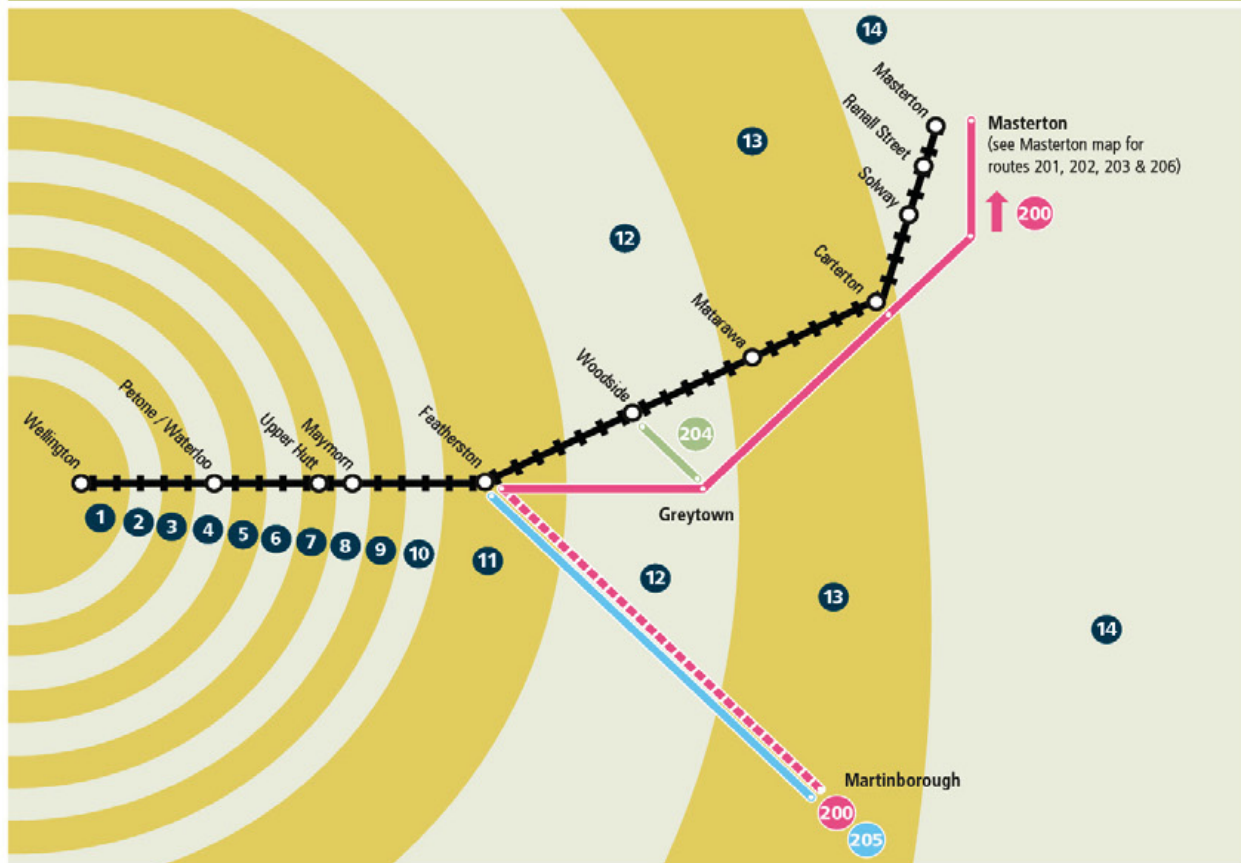

	AM		PM			
	205	205	200	205	205	205
 Wellington Station – train departs	–	8.25	12.55	4.25	5.30	6.22
 Featherston Station – train arrives	–	9.22	1.52	5.28	6.32	7.24
Featherston Station	6.35	9.25	1.56	5.38	6.38	7.30
Martinborough	6.55	9.45	2.25	5.58	6.58	7.50

SuperGold card

SuperGold card holders can travel free on weekdays 9.00am – 3.00pm, after 6.30pm, and all day on weekends and public holidays.

Travel is subject to the General Conditions of Carriage for Passenger Services of KiwiRail.

For information on fares see the Metlink Fares leaflet or contact Metlink

WAIRARAPA NETWORK MAP

Wairarapa Plus

A special "Wairarapa Plus - Martinborough" or "Wairarapa Plus - Greytown" ticket is available for passengers travelling from Wellington to Featherston, or Woodside who then want to take the connecting bus to Martinborough or Greytown.

This allows ticket holders to travel to Featherston (an 11 zone rail trip) and then on to Martinborough (a 3 zone bus trip), or Woodside (a 12 zone rail trip) and then on to Greytown (a 1 zone bus trip) using the same ticket and without having to pay any transfer penalty. Please contact Metlink for pricing information.