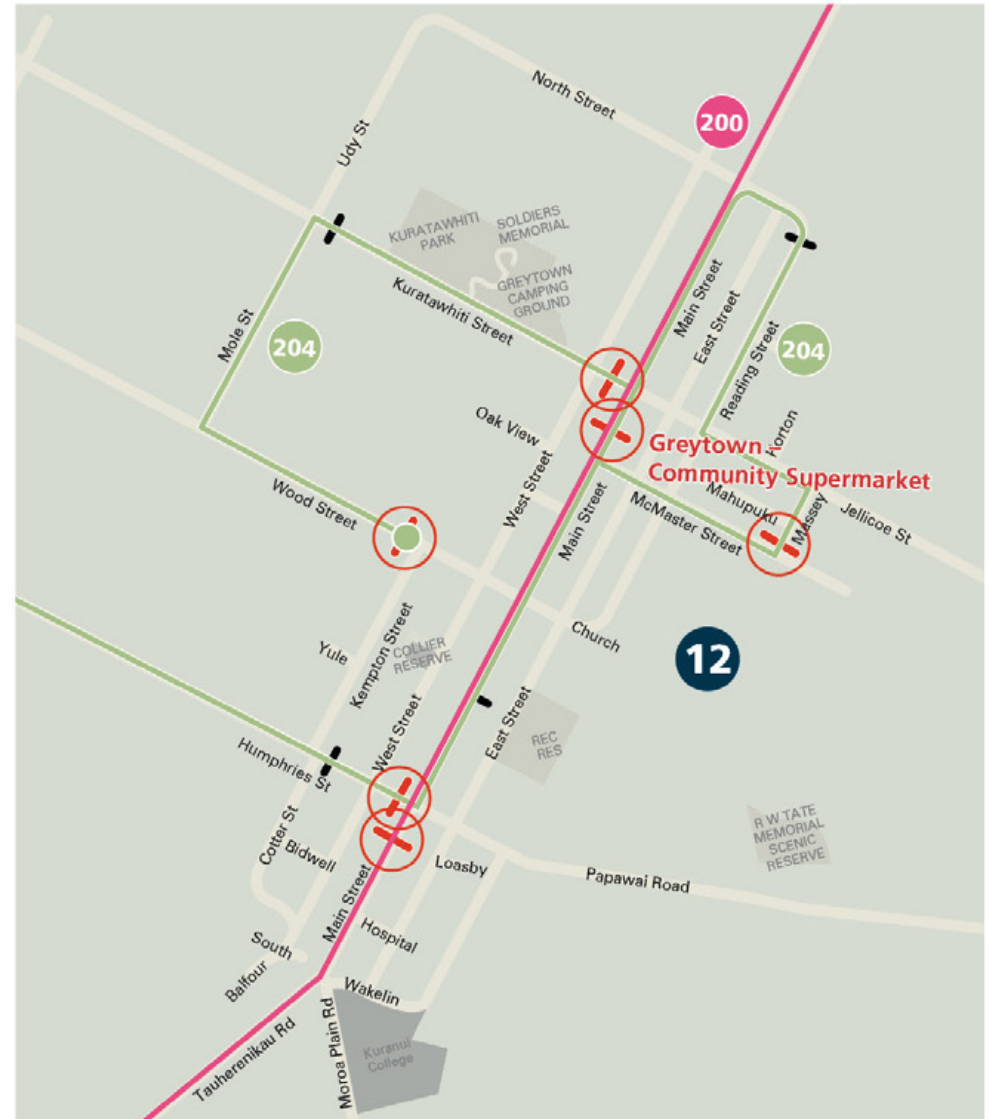

Continues on to Wairarapa Hospital on request

*

No service on Sundays and Public Holidays except when Waitangi Day and Anzac Day fall on a Saturday when the Saturday timetable will operate

Saturday*

	AM		PM	
	200	200	200	205
Martinborough	7.55	11.30	3.00	4.55
Featherston Station	8.15	11.50	3.20	5.20
Featherston – Kia Ora Dairy	8.20	11.55	3.25	–
Greytown – Community Supermarket, Main Street	8.35	12.10	3.40	–
Carterton – Broadway	8.45	12.20	3.50	–
Masterton – Tranzit, Queen Street	9.00	12.35	4.05	–
Masterton – Church Street	9.05	12.40	4.10	–
Wairarapa Hospital	9.10	12.45	4.15	–
	H	H	H	

For information on fares see the Metlink Fares leaflet or contact Metlink

WAIRARAPA NETWORK MAP

Wairarapa Plus

A special "Wairarapa Plus - Martinborough" or "Wairarapa Plus - Greytown" ticket is available for passengers travelling from Wellington to Featherston, or Woodside who then want to take the connecting bus to Martinborough or Greytown.

This allows ticket holders to travel to Featherston (an 11 zone rail trip) and then on to Martinborough (a 3 zone bus trip), or Woodside (a 12 zone rail trip) and then on to Greytown (a 1 zone bus trip) using the same ticket and without having to pay any transfer penalty. Please contact Metlink for pricing information.

FEATHERSTON

GREYTOWN

CARTERTON

CARTERTON

MARTINBOROUGH

Hail & Ride Service

All Wairarapa bus services will pick up and set down passengers between bus stops. Please ensure you stand in a visible location and wave at the driver.