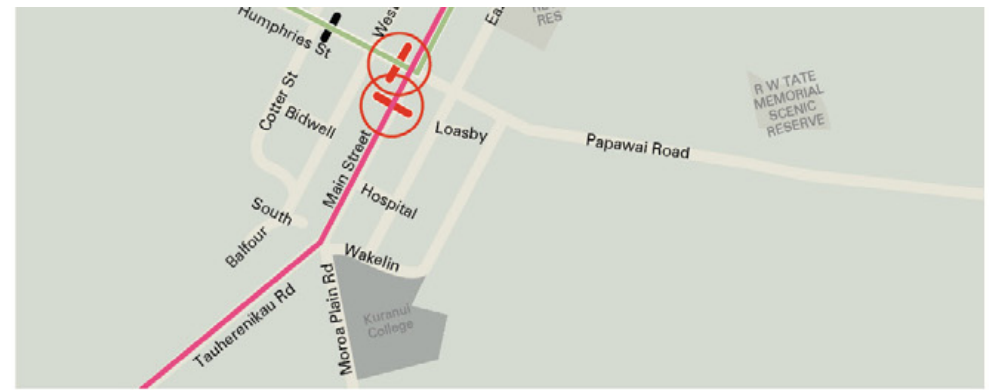

For information on fares see the Metlink Fares leaflet or contact Metlink

WAIRARAPA NETWORK MAP

Wairarapa Plus

A special "Wairarapa Plus - Martinborough" or "Wairarapa Plus - Greytown" ticket is available for passengers travelling from Wellington to Featherston, or Woodside who then want to take the connecting bus to Martinborough or Greytown.

This allows ticket holders to travel to Featherston (an 11 zone rail trip) and then on to Martinborough (a 3 zone bus trip), or Woodside (a 12 zone rail trip) and then on to Greytown (a 1 zone bus trip) using the same ticket and without having to pay any transfer penalty. Please contact Metlink for pricing information.

FEATHERSTON

GREYTOWN

CARTERTON

CARTERTON

MARTINBOROUGH

Hail & Ride Service

All Wairarapa bus services will pick up and set down passengers between bus stops. Please ensure you stand in a visible location and wave at the driver.

Bus routes

- 200 Masterton – Featherston – Martinborough Mon–Sat
- 204 Woodside Station – Greytown Mon–Sat
- 205 Featherston – Martinborough Mon–Sat

Your key

- Train station
- Bus route
- Selected trips only
- Bus stop
- Timepoint
- Fare zone number