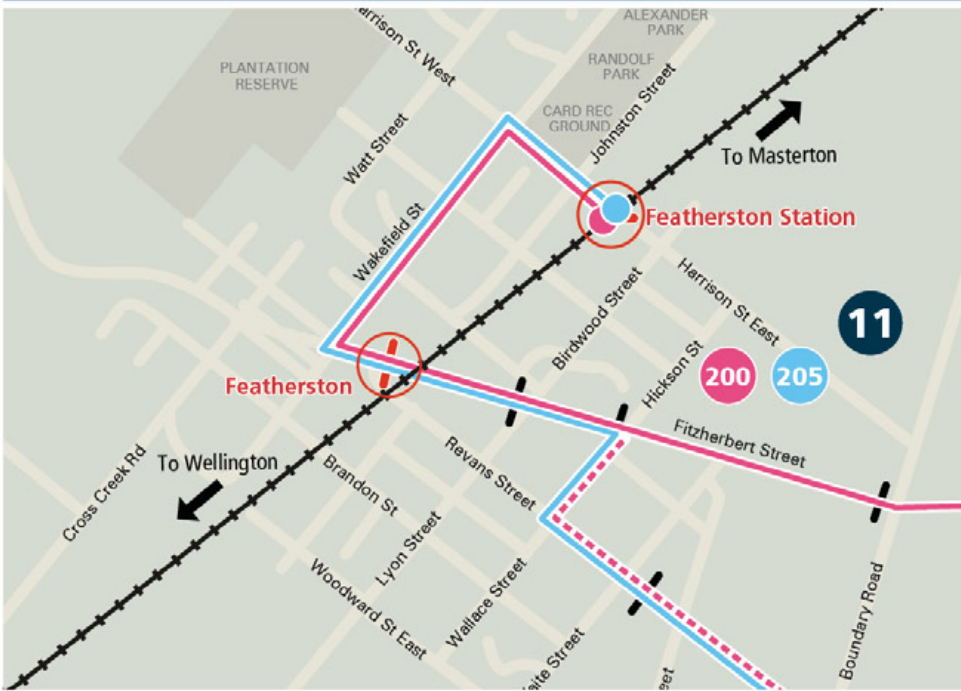

For information on fares see the Metlink Fares leaflet or contact Metlink

WAIRARAPA NETWORK MAP

Wairarapa Plus

A special "Wairarapa Plus - Martinborough" or "Wairarapa Plus - Greytown" ticket is available for passengers travelling from Wellington to Featherston, or Woodside who then want to take the connecting bus to Martinborough or Greytown.

This allows ticket holders to travel to Featherston (an 11 zone rail trip) and then on to Martinborough (a 3 zone bus trip), or Woodside (a 12 zone rail trip) and then on to Greytown (a 1 zone bus trip) using the same ticket and without having to pay any transfer penalty. Please contact Metlink for pricing information.

FEATHERSTON

GREYTOWN

CARTERTON

CARTERTON

MARTINBOROUGH

Hail & Ride Service

All Wairarapa bus services will pick up and set down passengers between bus stops. Please ensure you stand in a visible location and wave at the driver.

Bus routes

- 200 Masterton – Featherston – Martinborough Mon–Sat
- 204 Woodside Station – Greytown Mon–Sat
- 205 Featherston – Martinborough Mon–Sat

Your key

- Train station
- Bus route
- Selected trips only
- Bus stop
- Timepoint
- Fare zone number