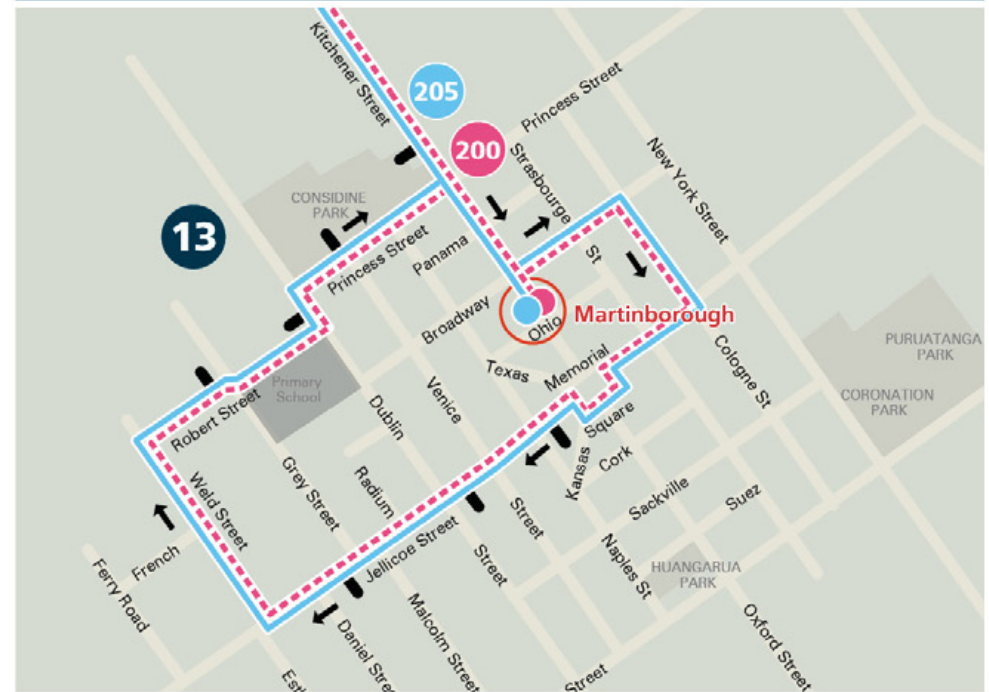

For information on fares see the Metlink Fares leaflet or contact Metlink

WAIRARAPA NETWORK MAP

Wairarapa Plus

A special "Wairarapa Plus - Martinborough" or "Wairarapa Plus - Greytown" ticket is available for passengers travelling from Wellington to Featherston, or Woodside who then want to take the connecting bus to Martinborough or Greytown.

This allows ticket holders to travel to Featherston (an 11 zone rail trip) and then on to Martinborough (a 3 zone bus trip), or Woodside (a 12 zone rail trip) and then on to Greytown (a 1 zone bus trip) using the same ticket and without having to pay any transfer penalty. Please contact Metlink for pricing information.

FEATHERSTON

GREYTOWN

CARTERTON

CARTERTON

MARTINBOROUGH

Hail & Ride Service

All Wairarapa bus services will pick up and set down passengers between bus stops. Please ensure you stand in a visible location and wave at the driver.

Bus routes

- 200 Masterton – Featherston – Martinborough Mon–Sat
- 204 Woodside Station – Greytown Mon–Sat
- 205 Featherston – Martinborough Mon–Sat

Your key

- Train station
- Bus route
- Selected trips only
- Bus stop
- Timepoint
- Fare zone number