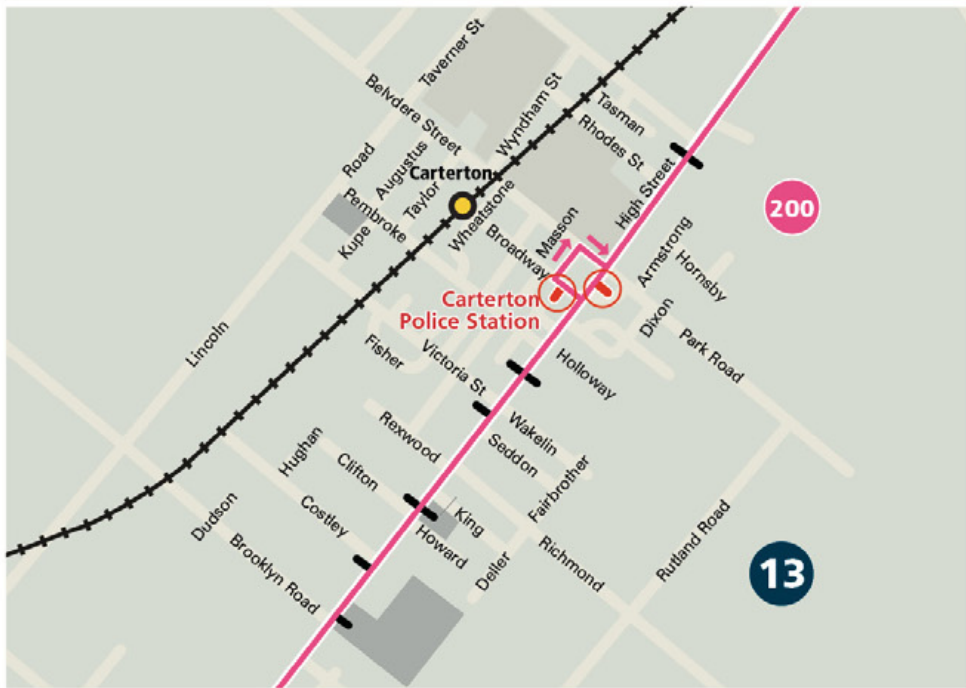

Wairarapa Services

Areas served:

Carterton
Greytown
Featherston
Martinborough

Destinations include:

Hutt Valley
Wellington City

For timetables and information about bus and train services in the greater Wellington region contact Metlink

This allows ticket holders to travel to Featherston (an 11 zone rail trip) and then on to Martinborough (a 3 zone bus trip), or Woodside (a 12 zone rail trip) and then on to Greytown (a 1 zone bus trip) using the same ticket and without having to pay any transfer penalty. Please contact Metlink for pricing information.

FEATHERSTON

GREYTOWN

CARTERTON

CARTERTON

MARTINBOROUGH

Hail & Ride Service

All Wairarapa bus services will pick up and set down passengers between bus stops. Please ensure you stand in a visible location and wave at the driver.

Bus routes

- 200 Masterton – Featherston – Martinborough Mon–Sat
- 204 Woodside Station – Greytown Mon–Sat
- 205 Featherston – Martinborough Mon–Sat

Your key

- Train station
- Bus route
- Selected trips only
- Bus stop
- Timepoint
- Fare zone number