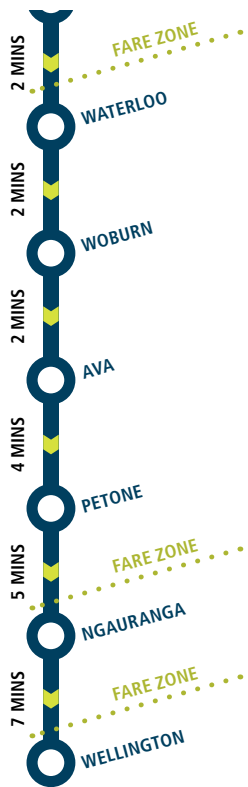

## HUTT VALLEY & MELLING TRAIN LINES

SATURDAY	AM		At these minutes past the hour 7am until 8pm		PM		AM		
Upper Hutt	5.00	6.00	.00	.30	8.00	9.00	10.00	11.00	12.01
Wallaceville	5.02	6.02	.02	.32	8.02	9.02	10.02	11.02	12.03
Trentham	5.05	6.05	.05	.35	8.05	9.05	10.05	11.05	12.06
Heretaunga	5.07	6.07	.07	.37	8.07	9.07	10.07	11.07	12.08
Silverstream	5.09	6.09	.09	.39	8.09	9.09	10.09	11.09	12.10
Manor Park	5.12	6.12	.12	.42	8.12	9.12	10.12	11.12	12.13
Pomare	5.14	6.14	.14	.44	8.14	9.14	10.14	11.14	12.15
Taita	5.17	6.17	.17	.47	8.17	9.17	10.17	11.17	12.18
Wingate	5.19	6.19	.19	.49	8.19	9.19	10.19	11.19	12.20
Naenae	5.21	6.21	.21	.51	8.21	9.21	10.21	11.21	12.22
Epuni	5.23	6.23	.23	.53	8.23	9.23	10.23	11.23	12.24
Waterloo	5.25	6.25	.25	.55	8.25	9.25	10.25	11.25	12.26
Woburn	5.27	6.27	.27	.57	8.27	9.27	10.27	11.27	12.28
Ava	5.29	6.29	.29	.59	8.29	9.29	10.29	11.29	12.30
Petone	5.33	6.33	.33	.03	8.33	9.33	10.33	11.33	12.34
Ngauranga	5.38	6.38	.38	.08	8.38	9.38	10.38	11.38	12.39
Wellington	5.45	6.45	.45	.15	8.45	9.45	10.45	11.45	12.46