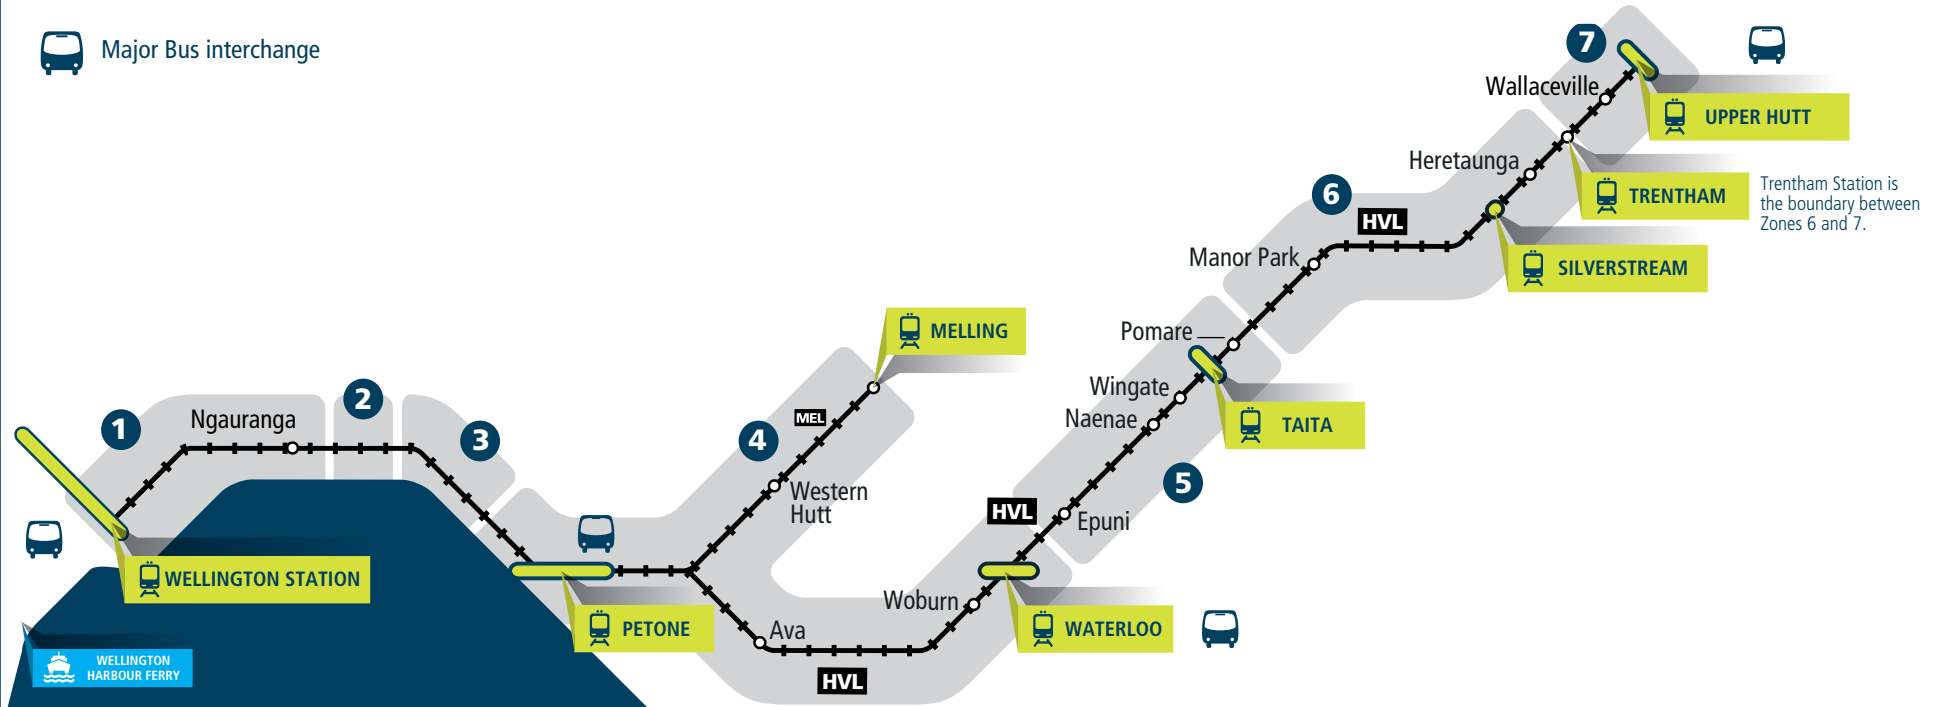

**TO MELLING**  
MONDAY TO FRIDAY

	AM					PM																	
Wellington	6.14	6.55	7.13	7.28	7.53	8.13	8.40	8.58	9.27	10.17	11.17	12.17	1.17	2.17	3.25	3.45	4.03	4.19	4.39	4.59	5.18	5.37	6.07
Ngauranga	-	-	-	7.35	-	-	-	9.07	9.34	10.24	11.24	12.24	1.24	2.24	3.32	3.52	4.10	4.26	4.46	5.06	5.25	5.44	6.14
Petone	6.24	7.05	7.23	7.40	8.03	8.23	8.50	9.10	9.39	10.29	11.29	12.29	1.29	2.29	3.37	3.57	4.15	4.31	4.51	5.11	5.30	5.49	6.19
Western Hutt	6.27	7.08	7.26	7.43	8.06	8.26	8.53	9.13	9.42	10.32	11.32	12.32	1.32	2.32	3.40	4.00	4.18	4.34	4.54	5.14	5.33	5.52	6.22
Melling	6.30	7.11	7.29	7.46	8.09	8.29	8.56	9.16	9.45	10.35	11.35	12.35	1.35	2.35	3.43	4.03	4.21	4.37	4.57	5.17	5.36	5.55	6.25

OP OP OP OP OP OP OP OP OP

**SPECIAL LINE INFORMATION**

**OP** Off peak fares apply.

**MEL** Melling Line (MEL) does not operate on weekends and public holidays.

**Holiday timetable Information**

During the Christmas to New Year holiday period a special holiday timetable will operate. This timetable will be available in early December.

# For information on fares contact Metlink

- 1 Fare zone number
- Bus icon Major Bus interchange

Fare zones shown on this diagram are accurate for train lines.  
For bus fare zone boundaries refer to individual bus timetables.