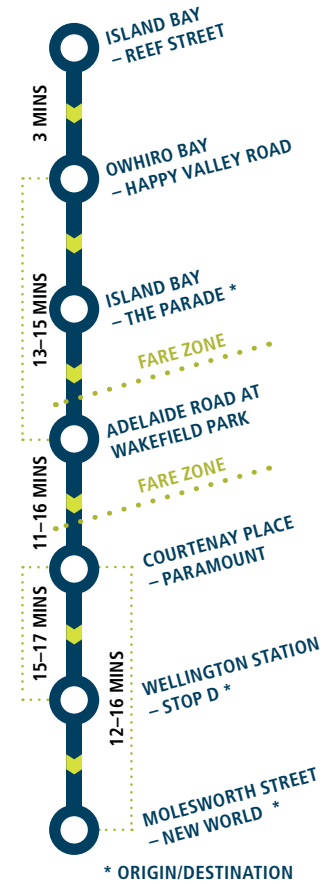

4

TO WELLINGTON
MONDAY TO FRIDAY+

	AM									
Island Bay – Reef Street	7.03	7.13	–	7.28	7.38	7.50	–	8.03	–	–
Owhiro Bay – Happy Valley Road	7.06	7.16	–	7.31	7.41	7.53	–	8.06	–	–
Island Bay – The Parade	–	–	–	–	–	–	–	–	8.05	8.30
Adelaide Road at Wakefield Park	7.21	7.31	7.25	7.46	7.54	8.07	7.52	8.21	8.10	8.36
Courtenay Place – Paramount	7.32	7.42	7.39	8.00	8.10	8.23	8.08	8.37	8.26	8.51
Molesworth Street – New World	7.46	7.56	–	8.17	8.27	8.39	–	8.52	8.42	–
Wellington Station – Stop D	–	–	7.52	–	–	–	8.22	–	–	9.06
				QM	AF					

4

TO OWHIRO BAY
MONDAY TO FRIDAY+

	PM										
Wellington Station – Stop A	–	–	4.05	4.30	4.50	5.05	5.20	5.35	5.50	6.05	6.30
Courtenay Place – Blair Street	–	3.44	4.19	4.44	5.04	5.20	5.35	5.50	6.05	6.20	6.42
Owhiro Bay – Happy Valley Road (near 4)	3.21	4.08	4.44	5.08	5.28	5.46	6.01	6.13	6.28	6.41	7.04
Island Bay – Reef Street (near 30)	3.27	4.12	4.48	5.13	5.33	5.52	6.07	6.18	6.33	6.48	7.09
			SWI	DM							

SPECIAL ROUTE INFORMATION

- **QM** During school term continues on to Queen Margaret College.
- **AF** Adult fares only.
- **+** No service on weekends and Public Holidays.
- ****** Minimum fare of 3 zones on this service.

SWI During school term departs from South Wellington Intermediate.

DM During school term departs from Molesworth Street Cathedral via Wellington Girls College and Queen Margaret College.

* ORIGIN/DESTINATION