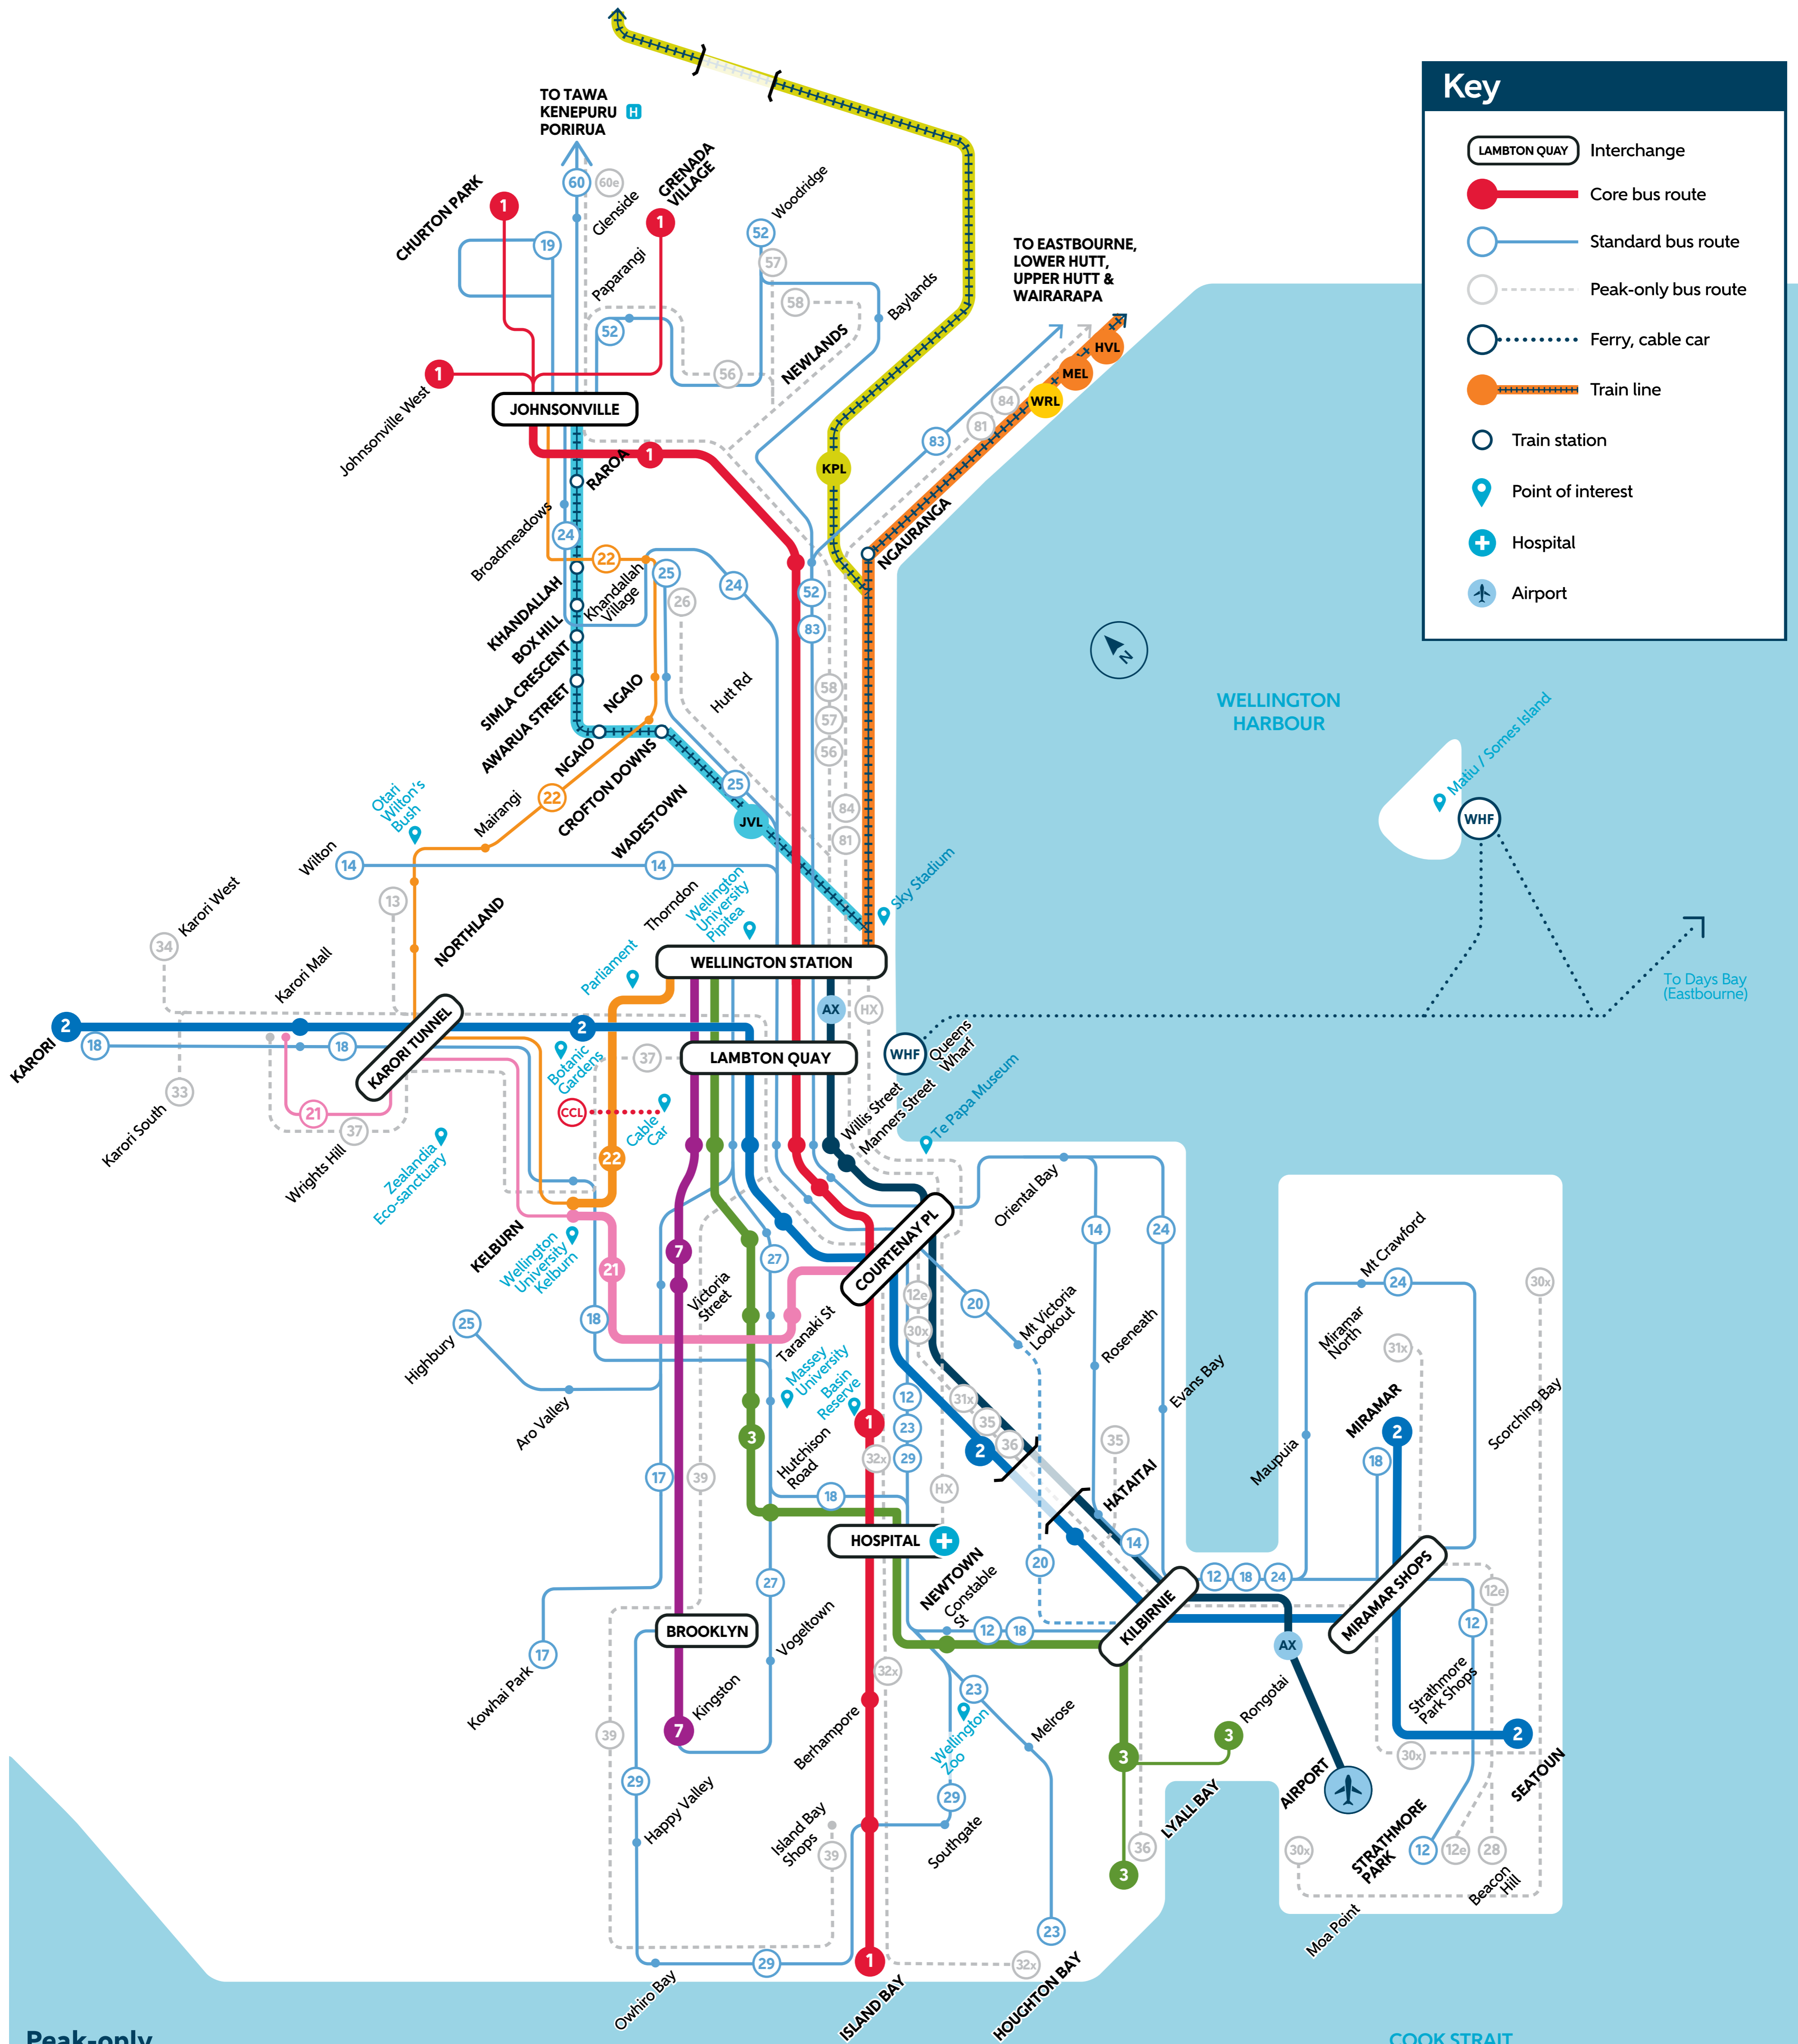

# Wellington City Public transport network

### Key

- LAMBTON QUAY** Interchange
- Core bus route** (Red line)
- Standard bus route** (Blue line)
- Peak-only bus route** (Dashed line)
- Ferry, cable car** (Dotted line)
- Train line** (Orange line)
- Train station** (Circle with dot)
- Point of interest** (Location pin)
- Hospital** (Blue cross)
- Airport** (Airplane icon)

### Peak-only services to/from City Centre

	HX	12e	13	26	30x	31x	32x	33	34	35	36	37	39	56	58	60e	81	84
Wellington Station	●	●		●	●	●	●		●	●	●	●	●	●	●	●	●	●
Lambton Quay		●	●	●	●	●	●	●	●	●	●	●	●	●	●	●	●	●
Courtenay Place	●				●	●	●		●	●	●	●	●	●	●	●	●	●