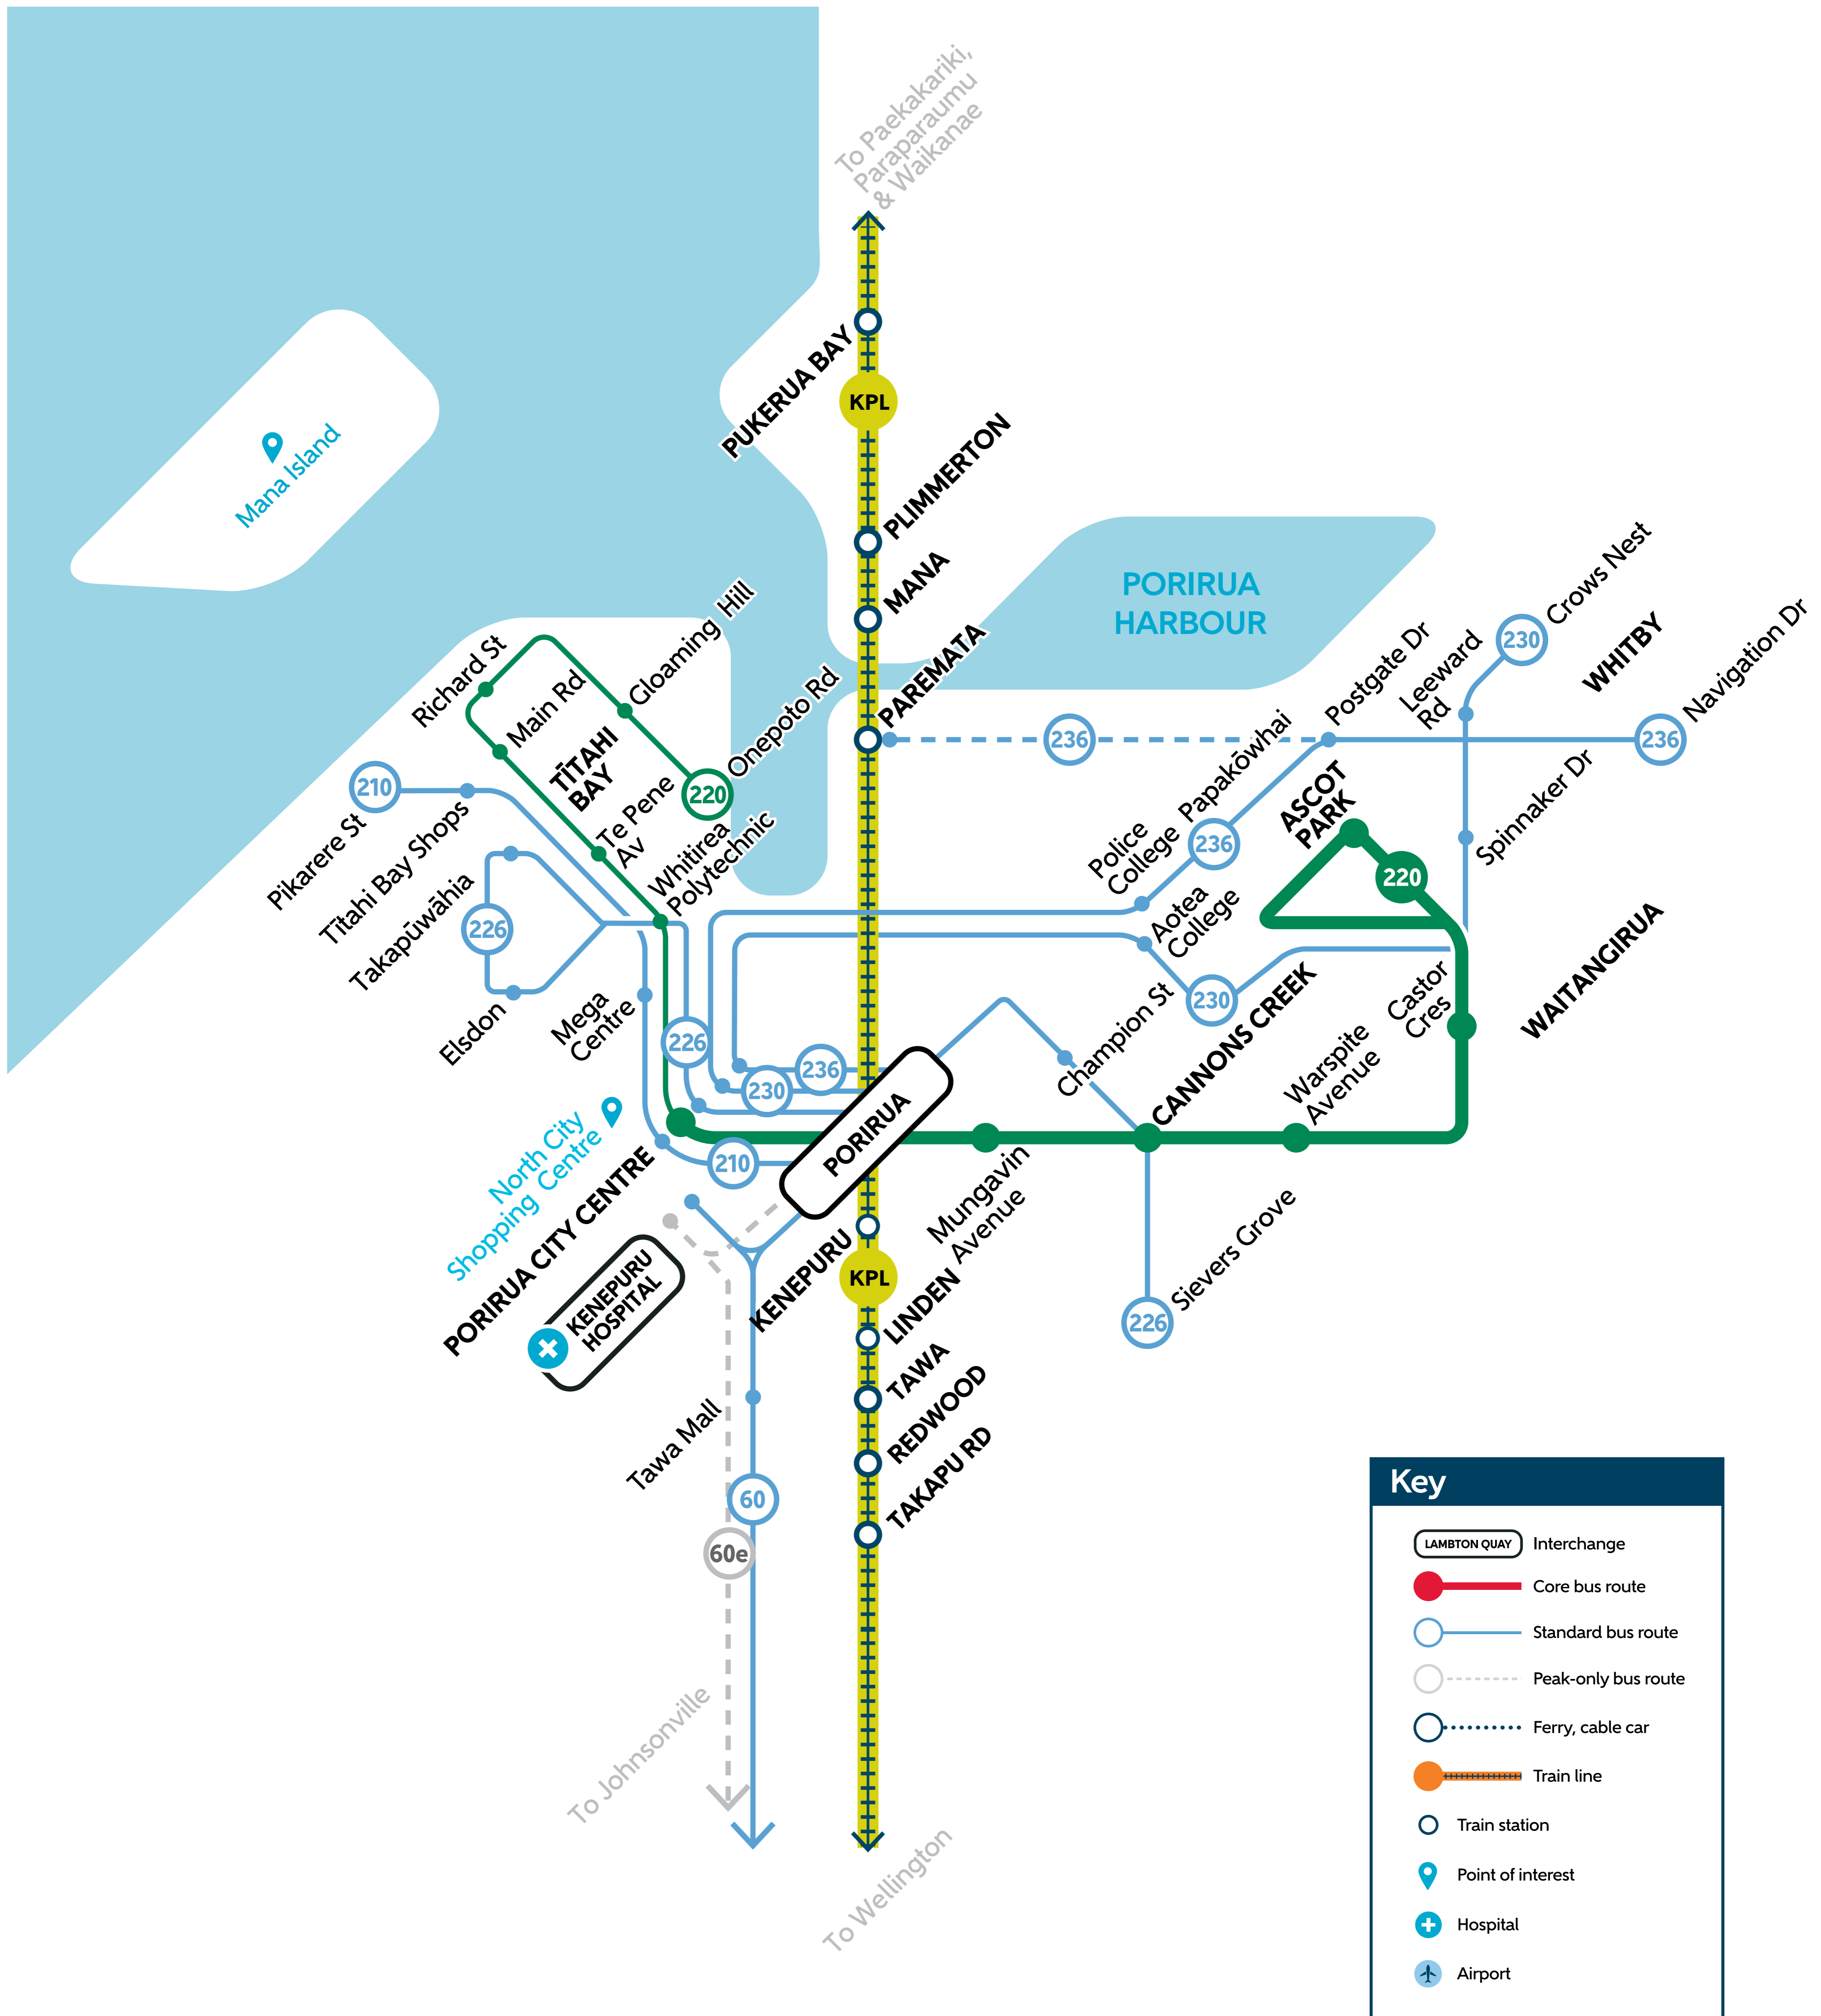

Porirua Public transport network

Key	
	Interchange
	Core bus route
	Standard bus route
	Peak-only bus route
	Ferry, cable car
	Train line
	Train station
	Point of interest
	Hospital
	Airport