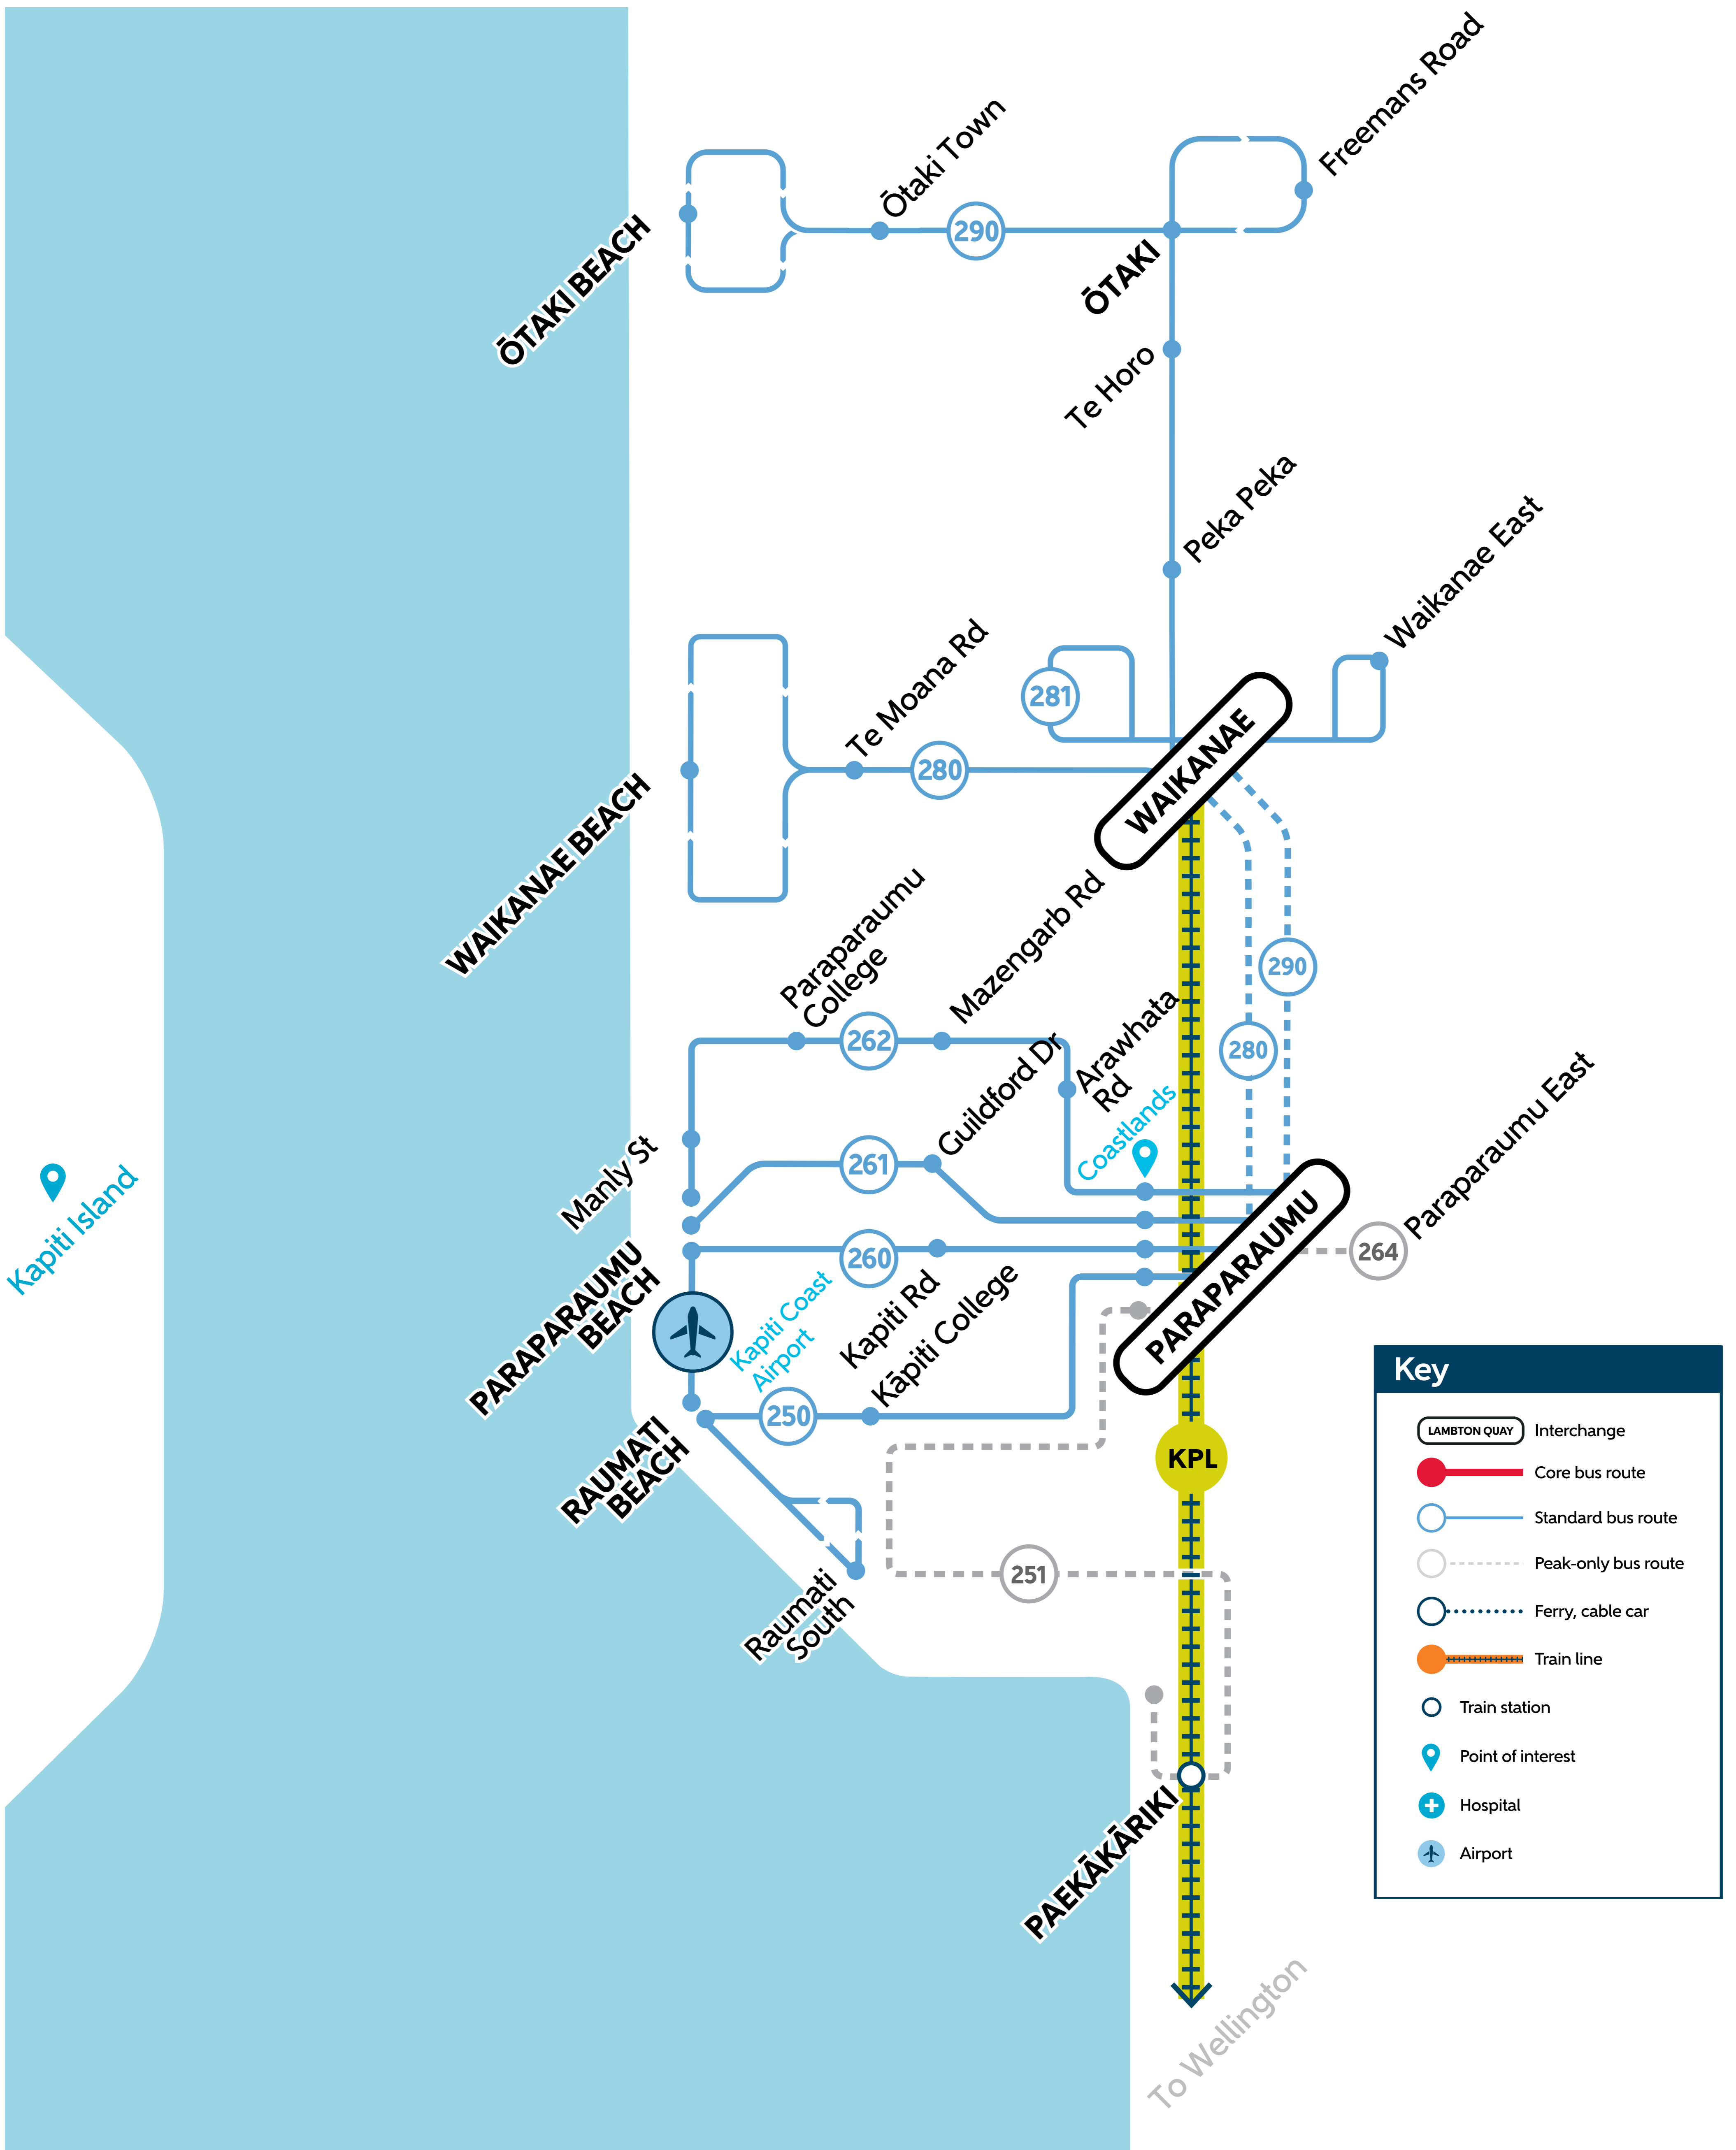

Kapiti Public transport network

Key	
	Interchange
	Core bus route
	Standard bus route
	Peak-only bus route
	Ferry, cable car
	Train line
	Train station
	Point of interest
	Hospital
	Airport