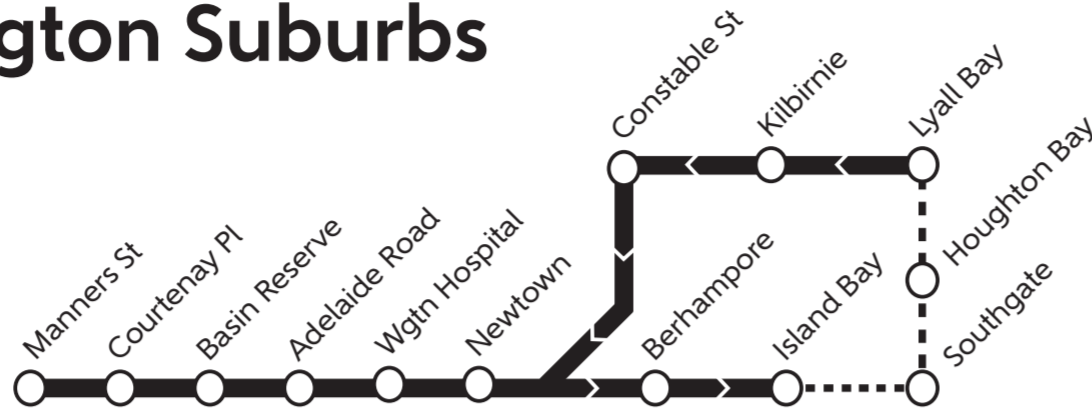

## Buses to Wellington Suburbs

- Two-way route
- One-way route
- ..... Drop-off on request only

**N1**

Island Bay  
Houghton Bay  
Lyal Bay  
Returns to city

Departs Manners Street  
1.00am 2.00am 3.00am

**N2**

Miramar  
Strathmore Park  
Seatoun

Departs Manners Street  
1.00am 2.00am 3.00am

**N3**

Kelburn  
Karori  
Northland

Departs Courtenay Place  
1.00am 2.00am 3.00am

**N4**

Wadestown  
Ngaio  
Khandallah

Departs Courtenay Place  
1.00am 2.00am 3.00am

**N66**

Lower Hutt  
Waterloo  
Wainuiomata

Departs Courtenay Place  
12.00am 1.30am 3.15am

**N88**

Petone  
Lower Hutt  
Eastbourne

Departs Courtenay Place  
12.30am 2.00am 3.30am

## Buses from Hutt Valley to Wellington City

**N88**

Queensgate  
Petone  
Courtenay Pl

Departs Queensgate  
1:00am 2:30am