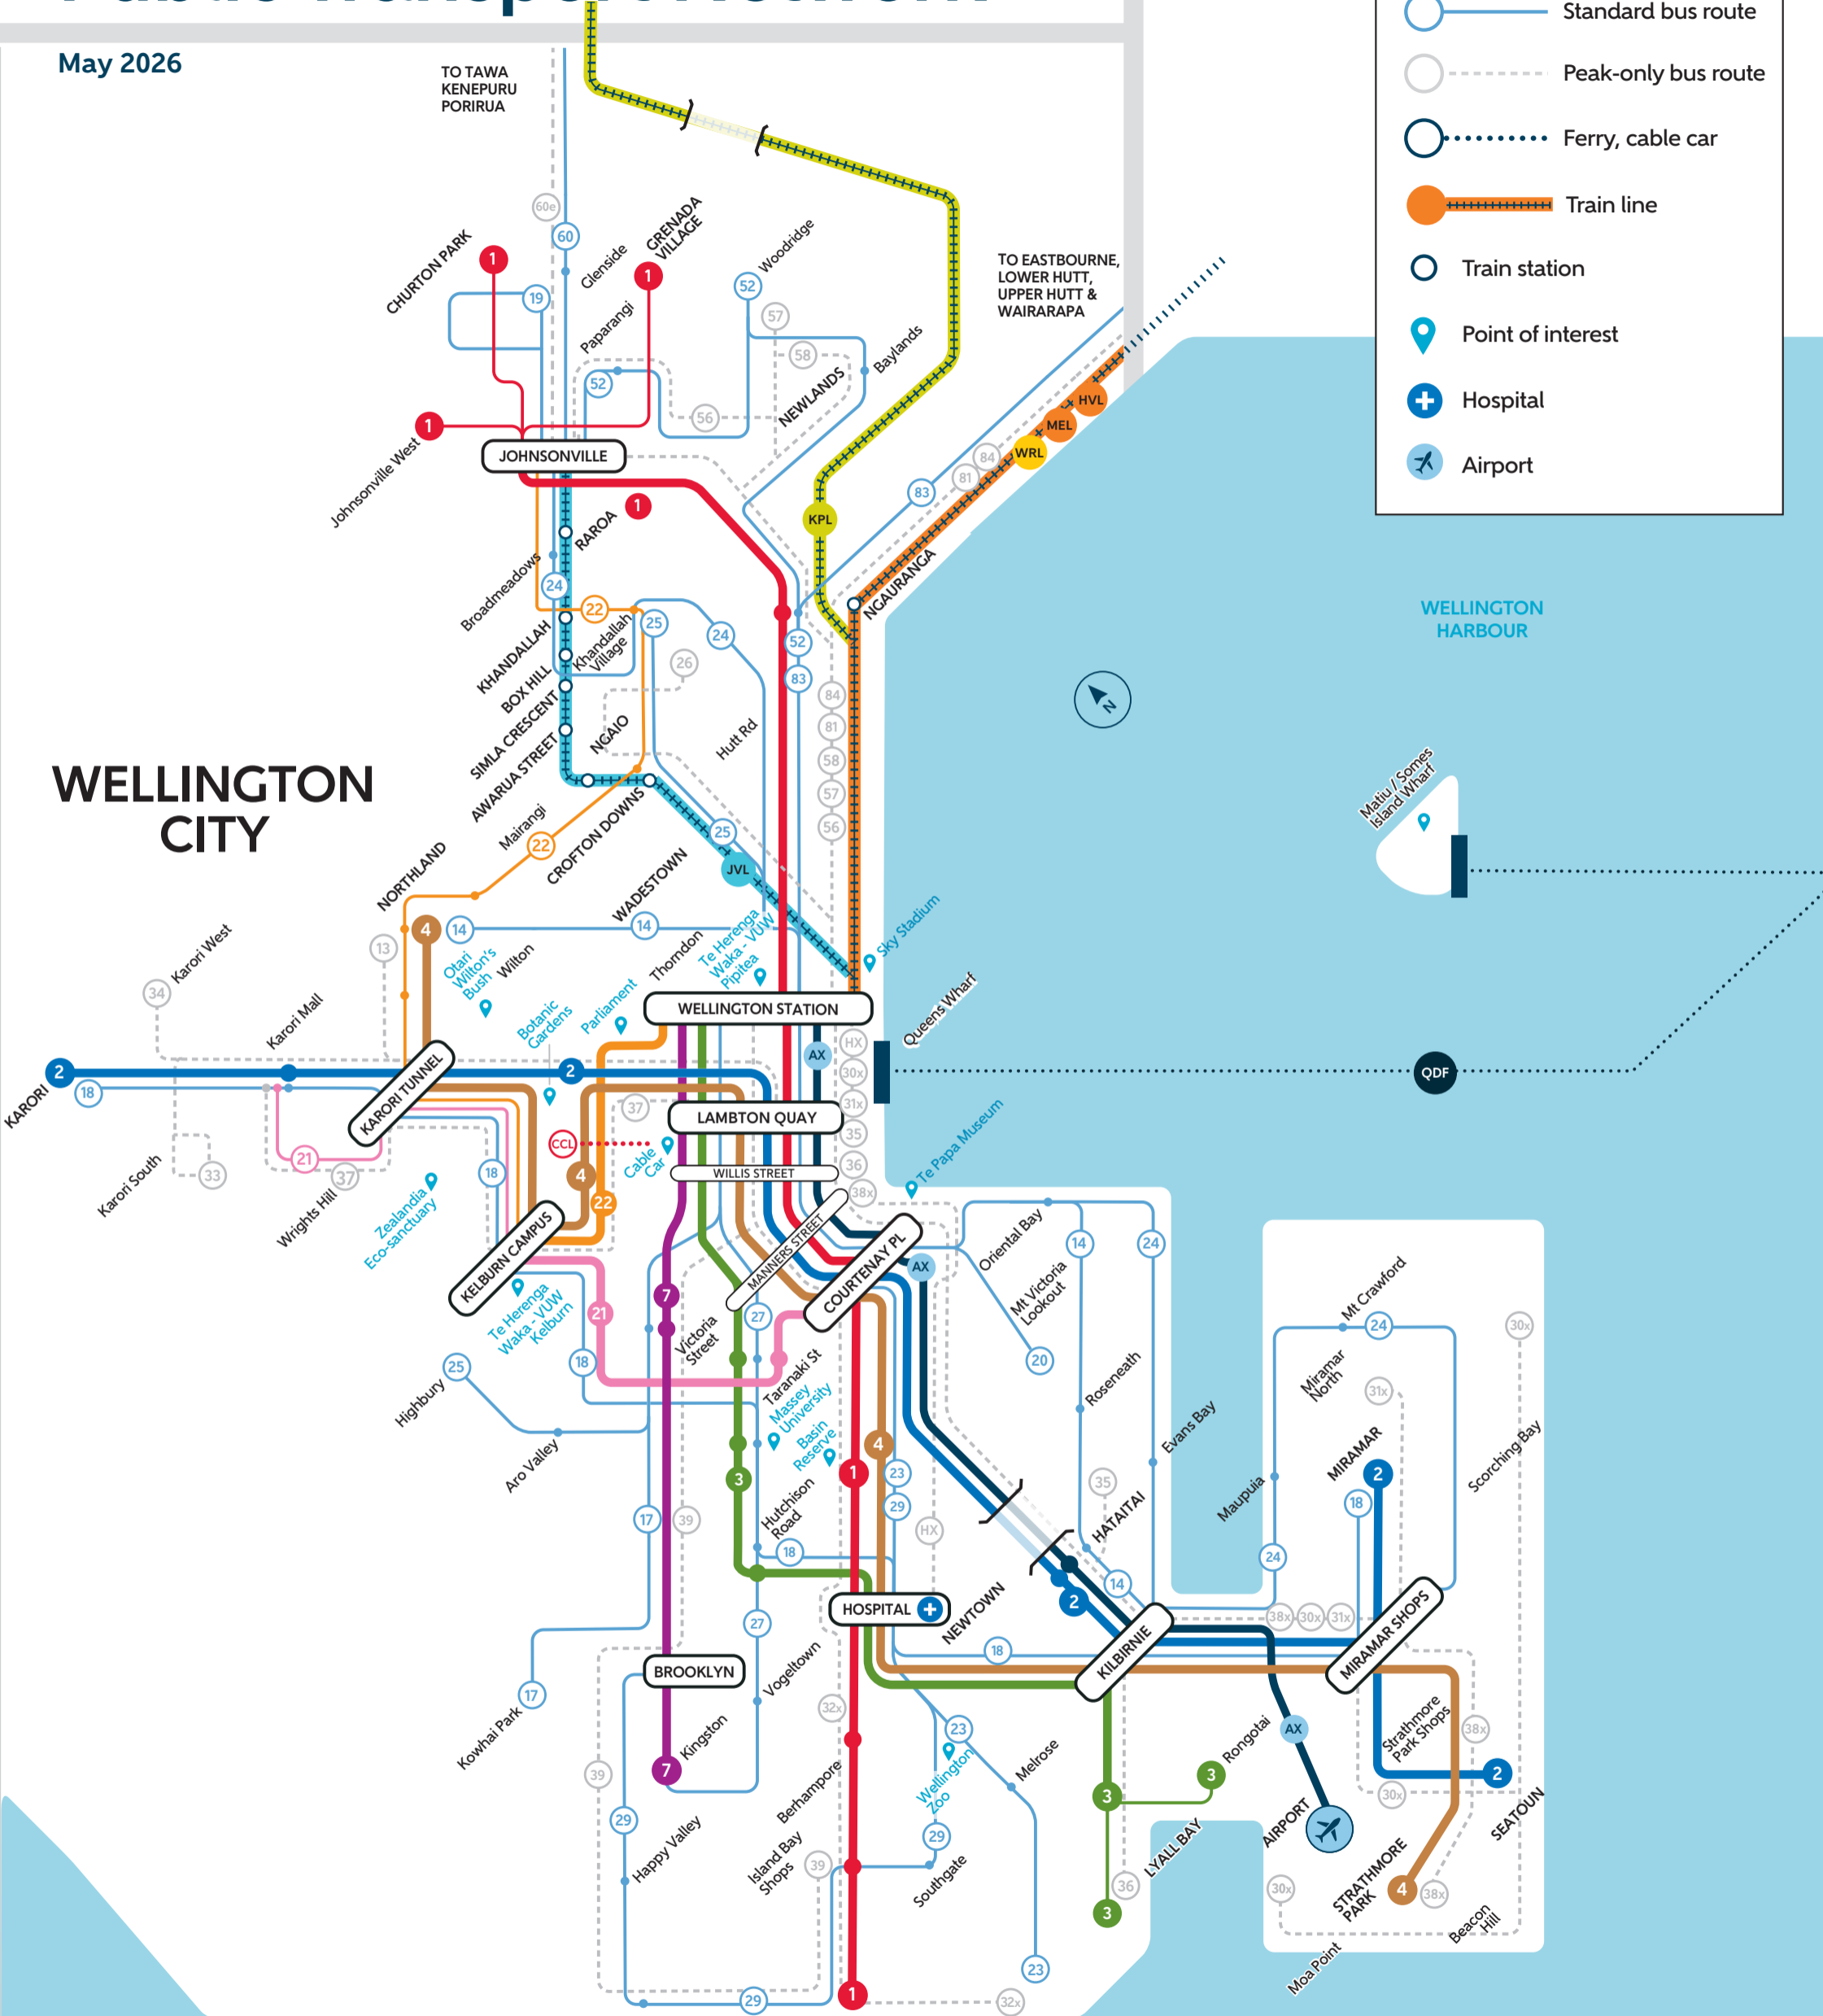

# Wellington City Public Transport Network

May 2026

## Map Key

- LAMBTON QUAY Transfer point
- Core bus route
- Standard bus route
- Peak-only bus route
- ..... Ferry, cable car
- Train line
- Train station
- 📍 Point of interest
- + Hospital
- ✈️ Airport

## WELLINGTON CITY

### Peak-only services to/from City Centre

Wellington Station  
Lambton Quay  
Courtenay Place

	HX	13	26	30x	31x	32x	33	34	35	36	37	38x	39	56	57	58	60e	81	84
Wellington Station	●		●	●	●	●			●	●	●	●	●	●	●	●	●	●	●
Lambton Quay		●	●	●	●	●	●	●	●	●	●	●	●	●	●	●	●	●	●
Courtenay Place			●	●	●	●	●	●	●	●	●	●	●	●	●	●	●	●	●