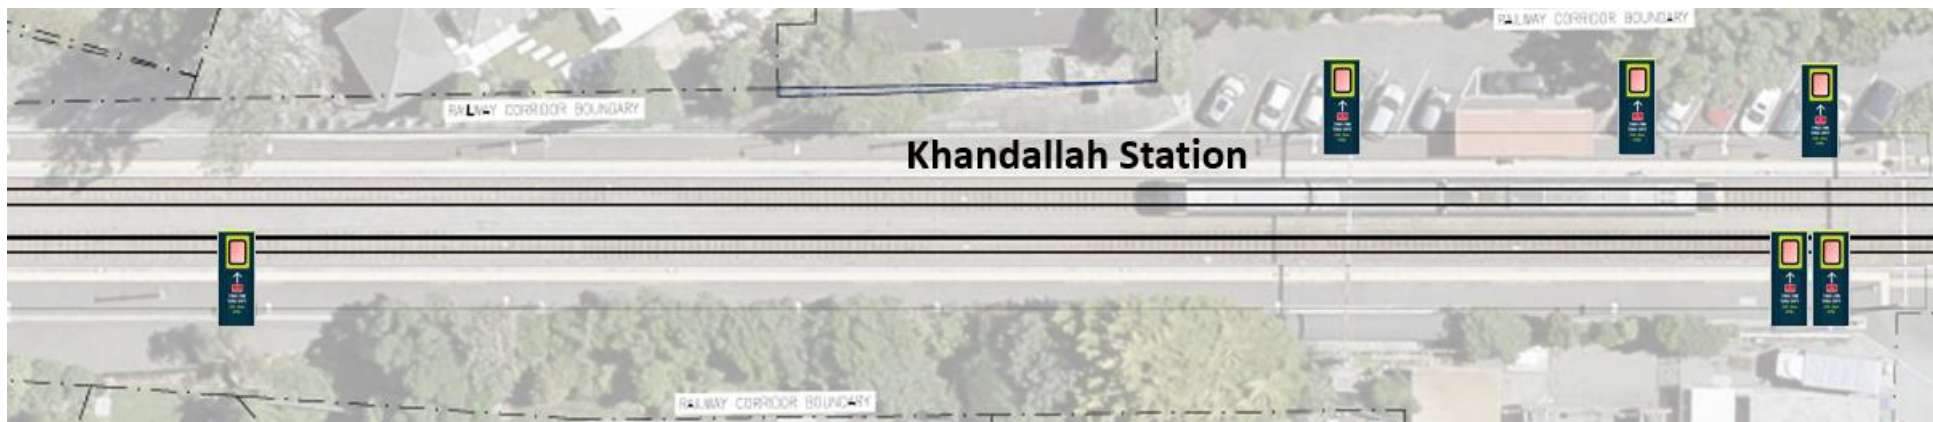

Khandallah