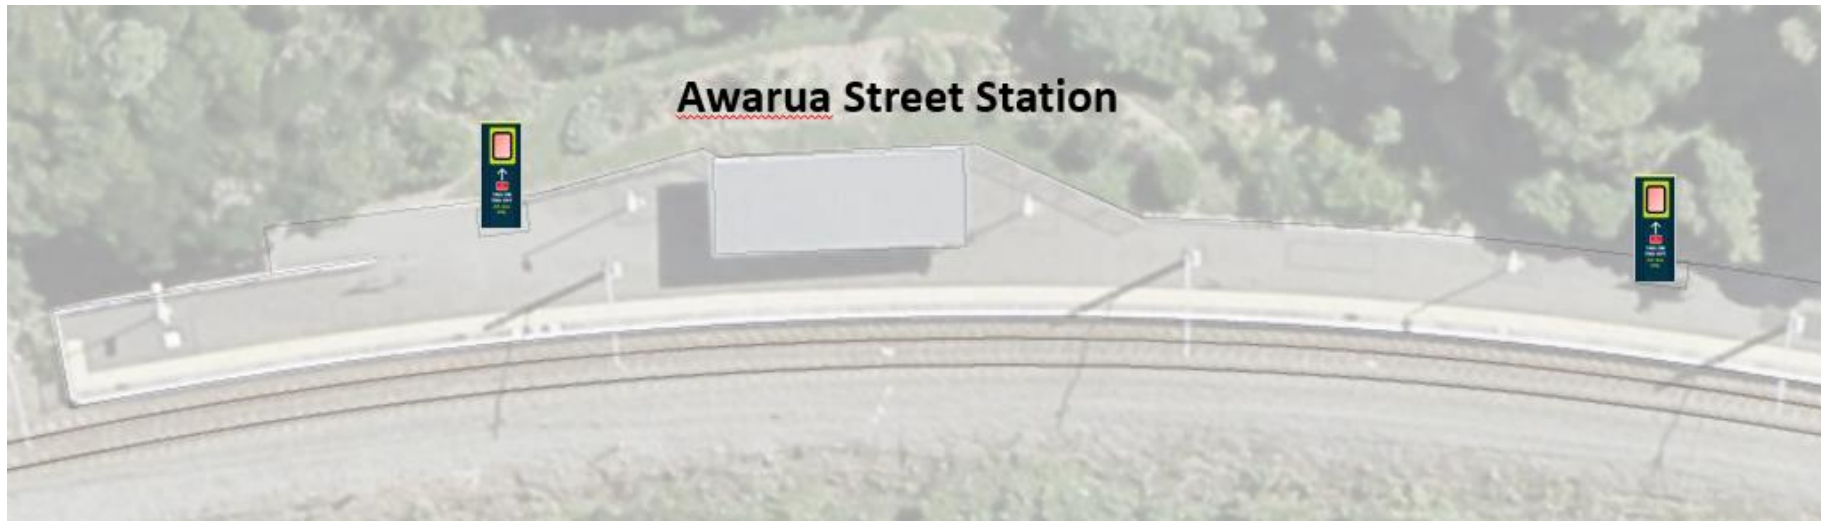

Awarua Street