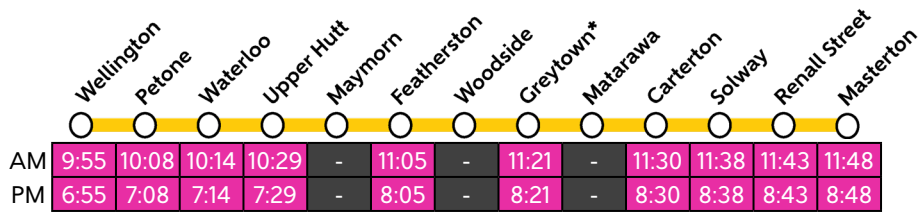

25 - 26 July

Buses replacing trains

Wairarapa Line

Saturday 25 July - Sunday 26 July

Buses replace all services between Wellington and Masterton

Key

Bus
Train

to Wellington

to Masterton

Buses replacing trains do not stop at Matarawa Station - Use Carterton Station.
 Buses replacing trains do not stop at Woodside Station - Use the *Greytown bus stop.
 Buses replacing trains do not stop at Maymorn Station - use Upper Hutt Station.

*Greytown is a bus stop only. Woodside passengers to use the following Greytown stops:

- Towards Wellington - bus stop 1822 Main Street (near 73)
- Towards Masterton - bus stop 1922 Main Street (near 74)