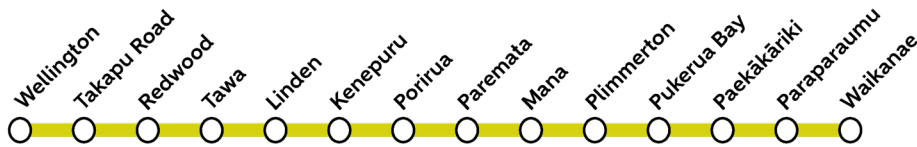

## Kāpiti Line

Sunday 1 February

Buses replace all services between Wellington and Waikanae

Key

Bus
Train

KPL

to Wellington

6am - 8am	X	00	10	21	-	-	-	-	42	-	-	-	-	02	
		00	10	21	32	39	41	44	48	52	56	59	01	04	17
8am - 4.30pm	X	00	10	21	-	-	-	-	42	-	-	-	-	02	
		00	10	21	32	39	41	44	48	52	56	59	01	04	17
	X	30	40	51	-	-	-	-	12	-	-	-	-	32	
		30	40	51	02	09	11	14	18	22	26	29	31	34	47
5pm - 7pm		00	10	21	32	39	41	44	48	52	56	59	01	04	17
		30	40	51	02	09	11	14	18	22	26	29	31	34	47
7pm - 11pm		00	10	21	32	39	41	44	48	52	56	59	01	04	17
		11:00	11:10	11:21	11:32	11:39	11:41	11:44	11:48	11:52	11:56	11:59	12:01	12:04	12:17

X = Express between Paekākāriki, Porirua and Wellington

KPL

to Waikanae

7am - 7pm	X	14	-	-	-	-	-	34	-	-	-	-	55	06	16
		14	27	30	32	35	39	43	47	50	52	59	10	21	31
	X	44	-	-	-	-	-	04	-	-	-	-	25	36	46
		44	57	00	02	05	09	13	17	20	22	29	40	51	01
7pm - 11pm	X	14	-	-	-	-	-	34	-	-	-	-	55	06	16
		14	27	30	32	35	39	43	47	50	52	59	10	21	31
	X	11:14	-	-	-	-	-	11:34	-	-	-	-	11:55	12:06	12:16
		11:14	11:27	11:30	11:32	11:35	11:39	11:43	11:47	11:50	11:52	11:59	12:10	12:21	12:31

X = Express between Wellington, Porirua and Paekākāriki