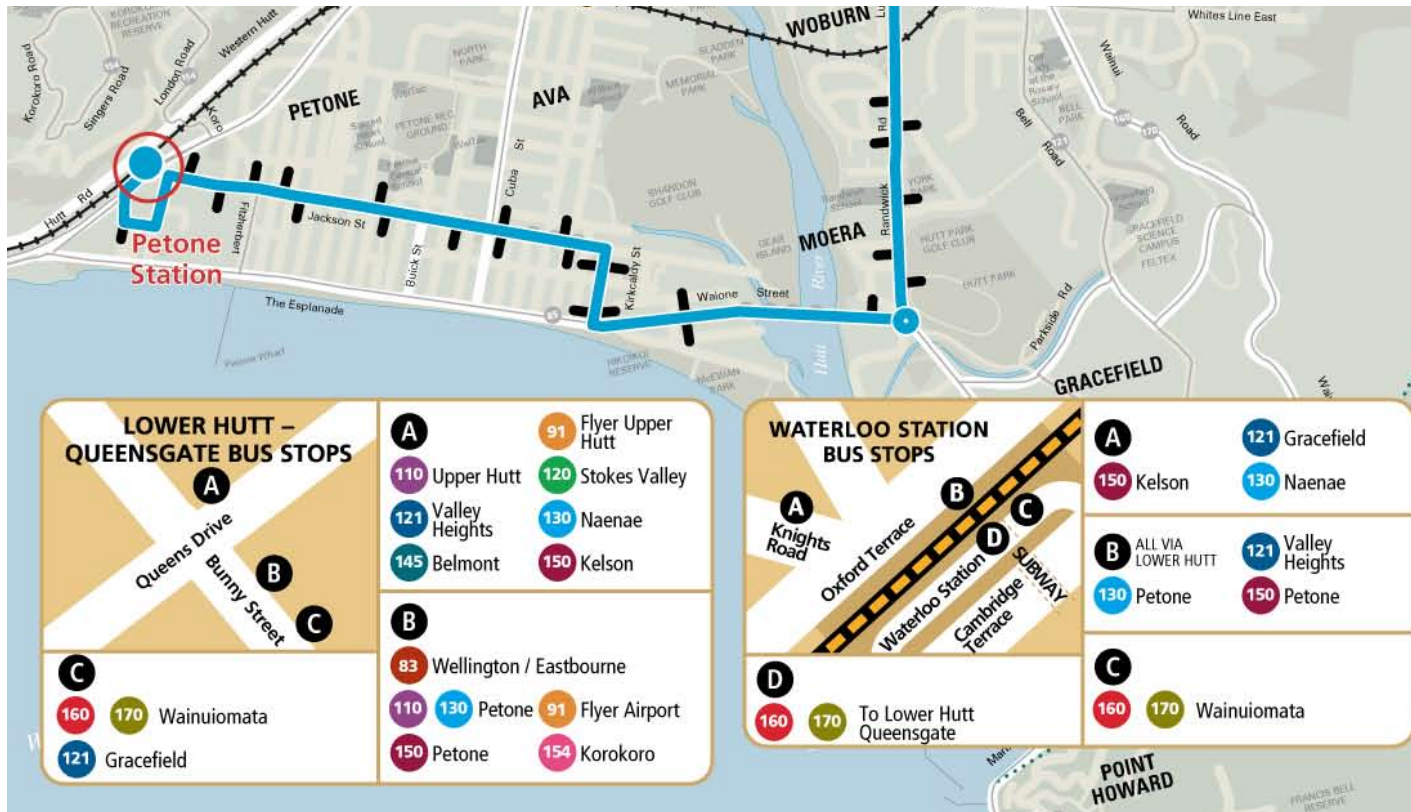

From Judd Crescent

Weekdays

	AM		PM	
Judd Crescent	8.26	9.52	11.52	3.22
Naenae Station	8.30	10.00	12.00	3.30
Wesleyhaven Hospital	8.36	10.06	12.06	3.36
Waterloo Station – Stop B	8.46	10.16	12.16	3.46
Lower Hutt – Queensgate, Stop B	8.51	10.21	12.21	3.51
Petone Station	9.09	10.39	12.39	4.09
Transfer at Waterloo Station				
Waterloo – Train Departs	8.55	10.25	12.25	4.04
Wellington – Train Arrives	9.15	10.45	12.45	4.22

To Judd Crescent

Weekdays

	AM		PM	
Wellington – Train Departs	–	9.05	11.05	2.35
Waterloo – Train Arrives	–	9.25	11.25	2.55
Transfer at Waterloo Station				
Petone Station	–	9.10	11.10	2.40
Lower Hutt – Queensgate, Stop A	–	9.28	11.28	2.58
Waterloo Station – Stop A	–	9.31	11.31	3.01
Wesleyhaven Hospital	–	9.41	11.41	3.11
Naenae Station	8.22	9.47	11.47	3.17
Judd Crescent	8.26	9.52	11.52	3.22

Only train connections with a 4–15 minute wait are shown in the bus timetables. See train timetables for full details.

AFTER MIDNIGHT

Departs early Saturday and Sunday mornings

Route N8:

Lower Hutt to Petone – Wellington

Departs Bunny Street at 1.50am and 3.20am. Then Petone at 2.00am and 3.30am, arriving in Courtenay Place.

Route N22:

City to Naenae – Stokes Valley – Upper Hutt

On request to Stokes Valley (Stokes Valley Road as far as Kamahi Street) and Upper Hutt Station (via Fergusson Drive).

Departs Courtenay Place at 1am, 2.30am and 4.30am. Then Bunny Street, Lower Hutt at 1.25am, 2.55am and 4.55am.