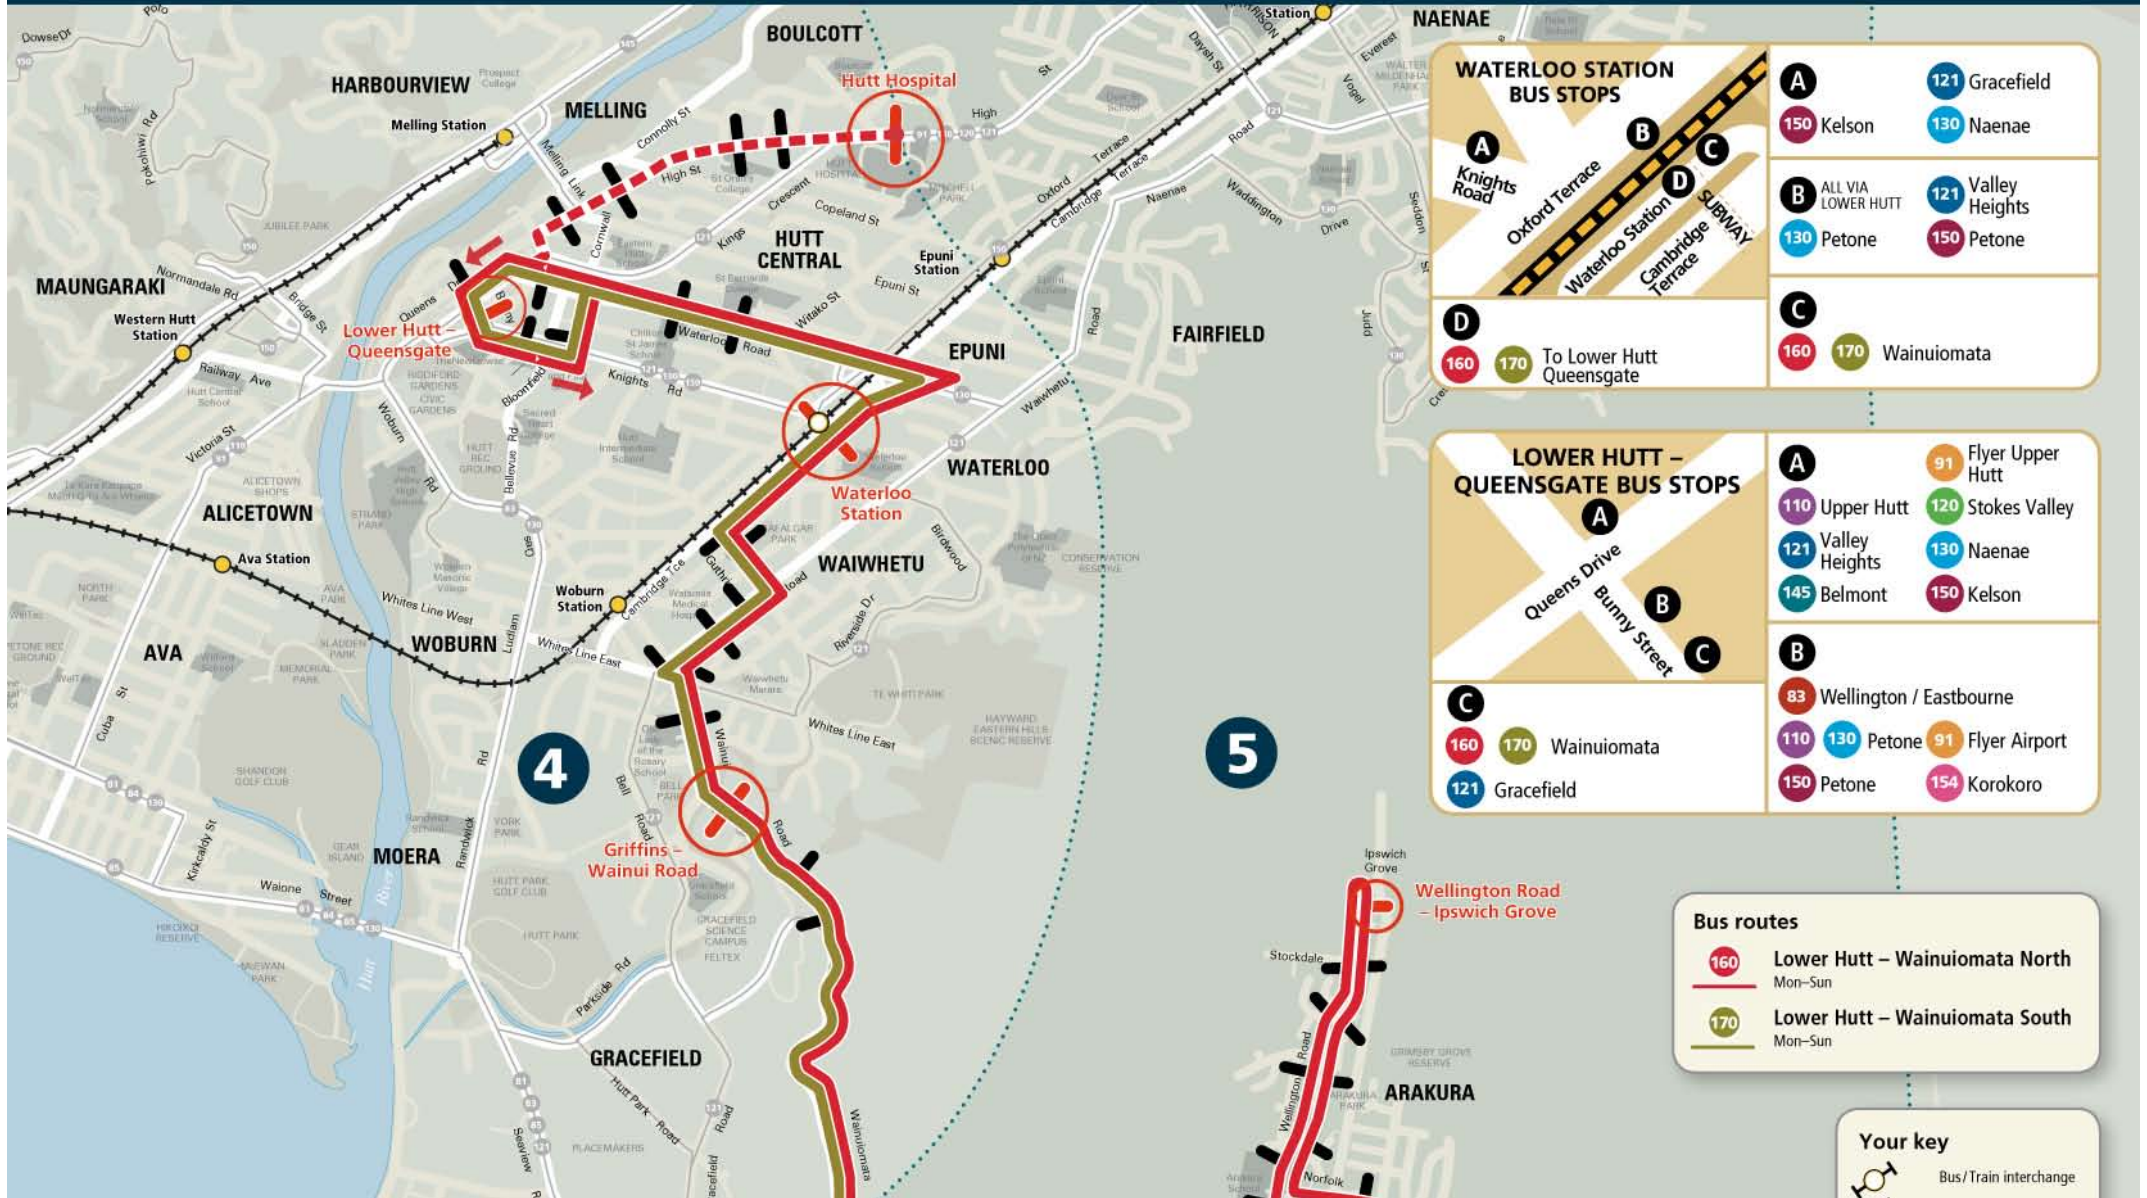

For information on fares see the Metlink Fares leaflet or contact Metlink

A	150 Kelson	121 Gracefield	130 Naenae
B	ALL VIA LOWER HUTT	121 Valley Heights	150 Petone
C	160 170 Wainuiomata		

A	110 Upper Hutt	91 Flyer Upper Hutt	120 Stokes Valley
B	83 Wellington / Eastbourne	110 130 Petone	91 Flyer Airport
C	160 170 Wainuiomata	121 Gracefield	150 Kelson