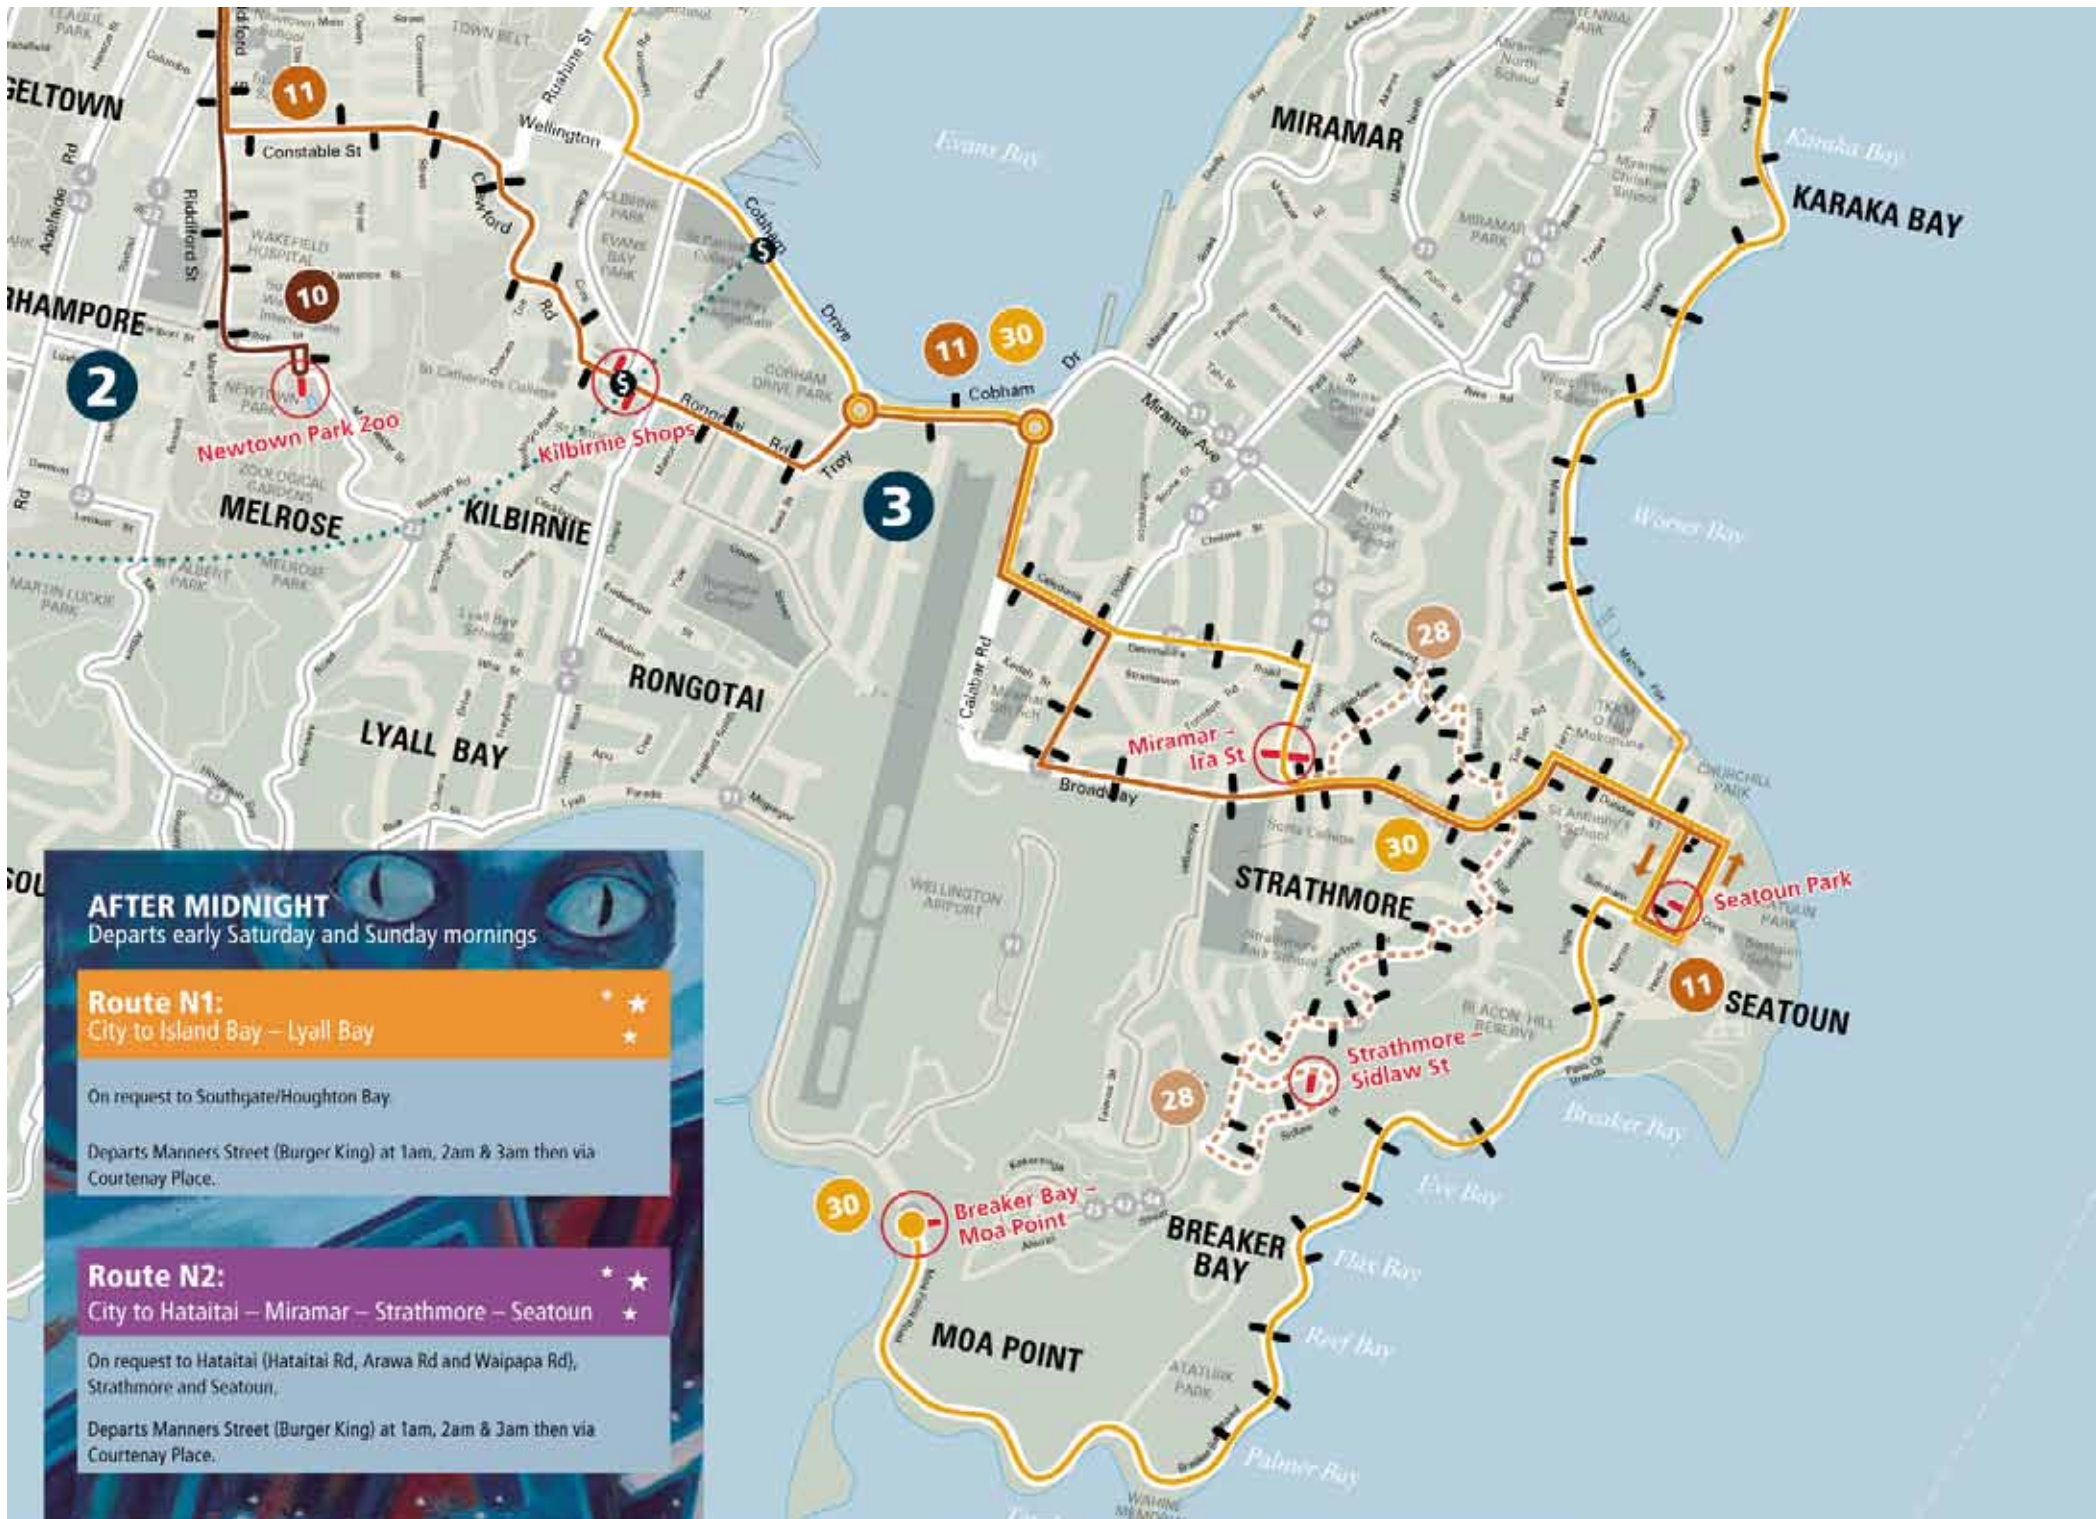

AFTER MIDNIGHT

Departs early Saturday and Sunday mornings

Route N1: City to Island Bay – Lyall Bay

On request to Southgate/Houghton Bay

Departs Manners Street (Burger King) at 1am, 2am & 3am then via Courtenay Place.

Route N2: City to Hataitai – Miramar – Strathmore – Seatoun

On request to Hataitai (Hataitai Rd, Arawa Rd and Waipapa Rd), Strathmore and Seatoun.

Departs Manners Street (Burger King) at 1am, 2am & 3am then via Courtenay Place.