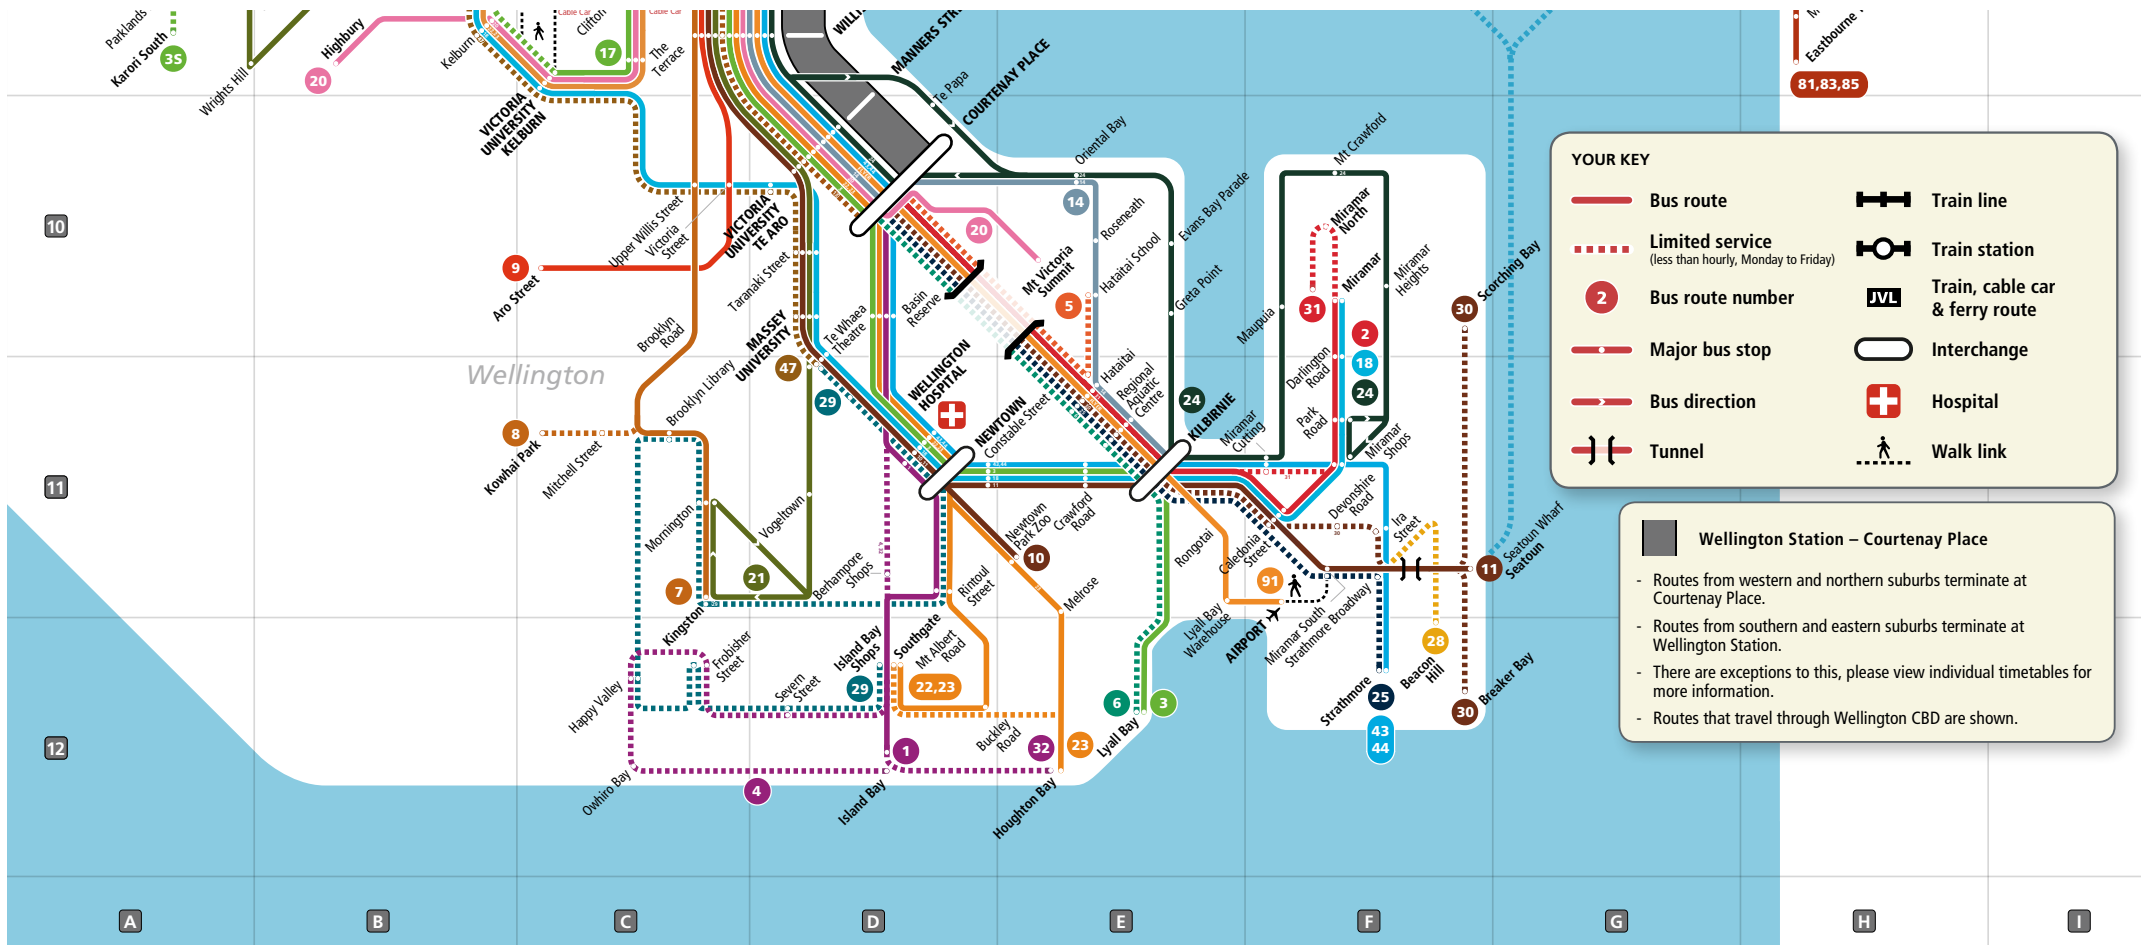

## KAPITI COAST BUS ROUTES

- |                       |                            |
|-----------------------|----------------------------|
| 250 Raumati South     | 271 Lindale Tourist Centre |
| 260 Raumati Beach     | 280 Waikanae Beach         |
| 261 Paraparaumu       | 285 Kapiti Commuter        |
| 262 Paraparaumu North | 290 Otaki Beach            |
| 270 Paraparaumu East  |                            |

## WAIRARAPA BUS ROUTES

- |                              |                                 |
|------------------------------|---------------------------------|
| 200 Featherston – Masterton  | 203 Lansdowne Circuit           |
| 201 Masterton West           | 204 Greytown – Woodside Station |
| 202 Masterton South and East | 205 Featherston – Martinborough |

## TRAIN, CABLE CAR & FERRY ROUTES

- |  |  |
|--|--|
|  Wellington Cable Car     |  Kapiti Line        |
|  Wellington Harbour Ferry |  Capital Connection |
|  Hutt Valley Line         |  The Overlander     |
|  Melling Line             |  Wairarapa Line     |
|  Johnsonville Line        |  |