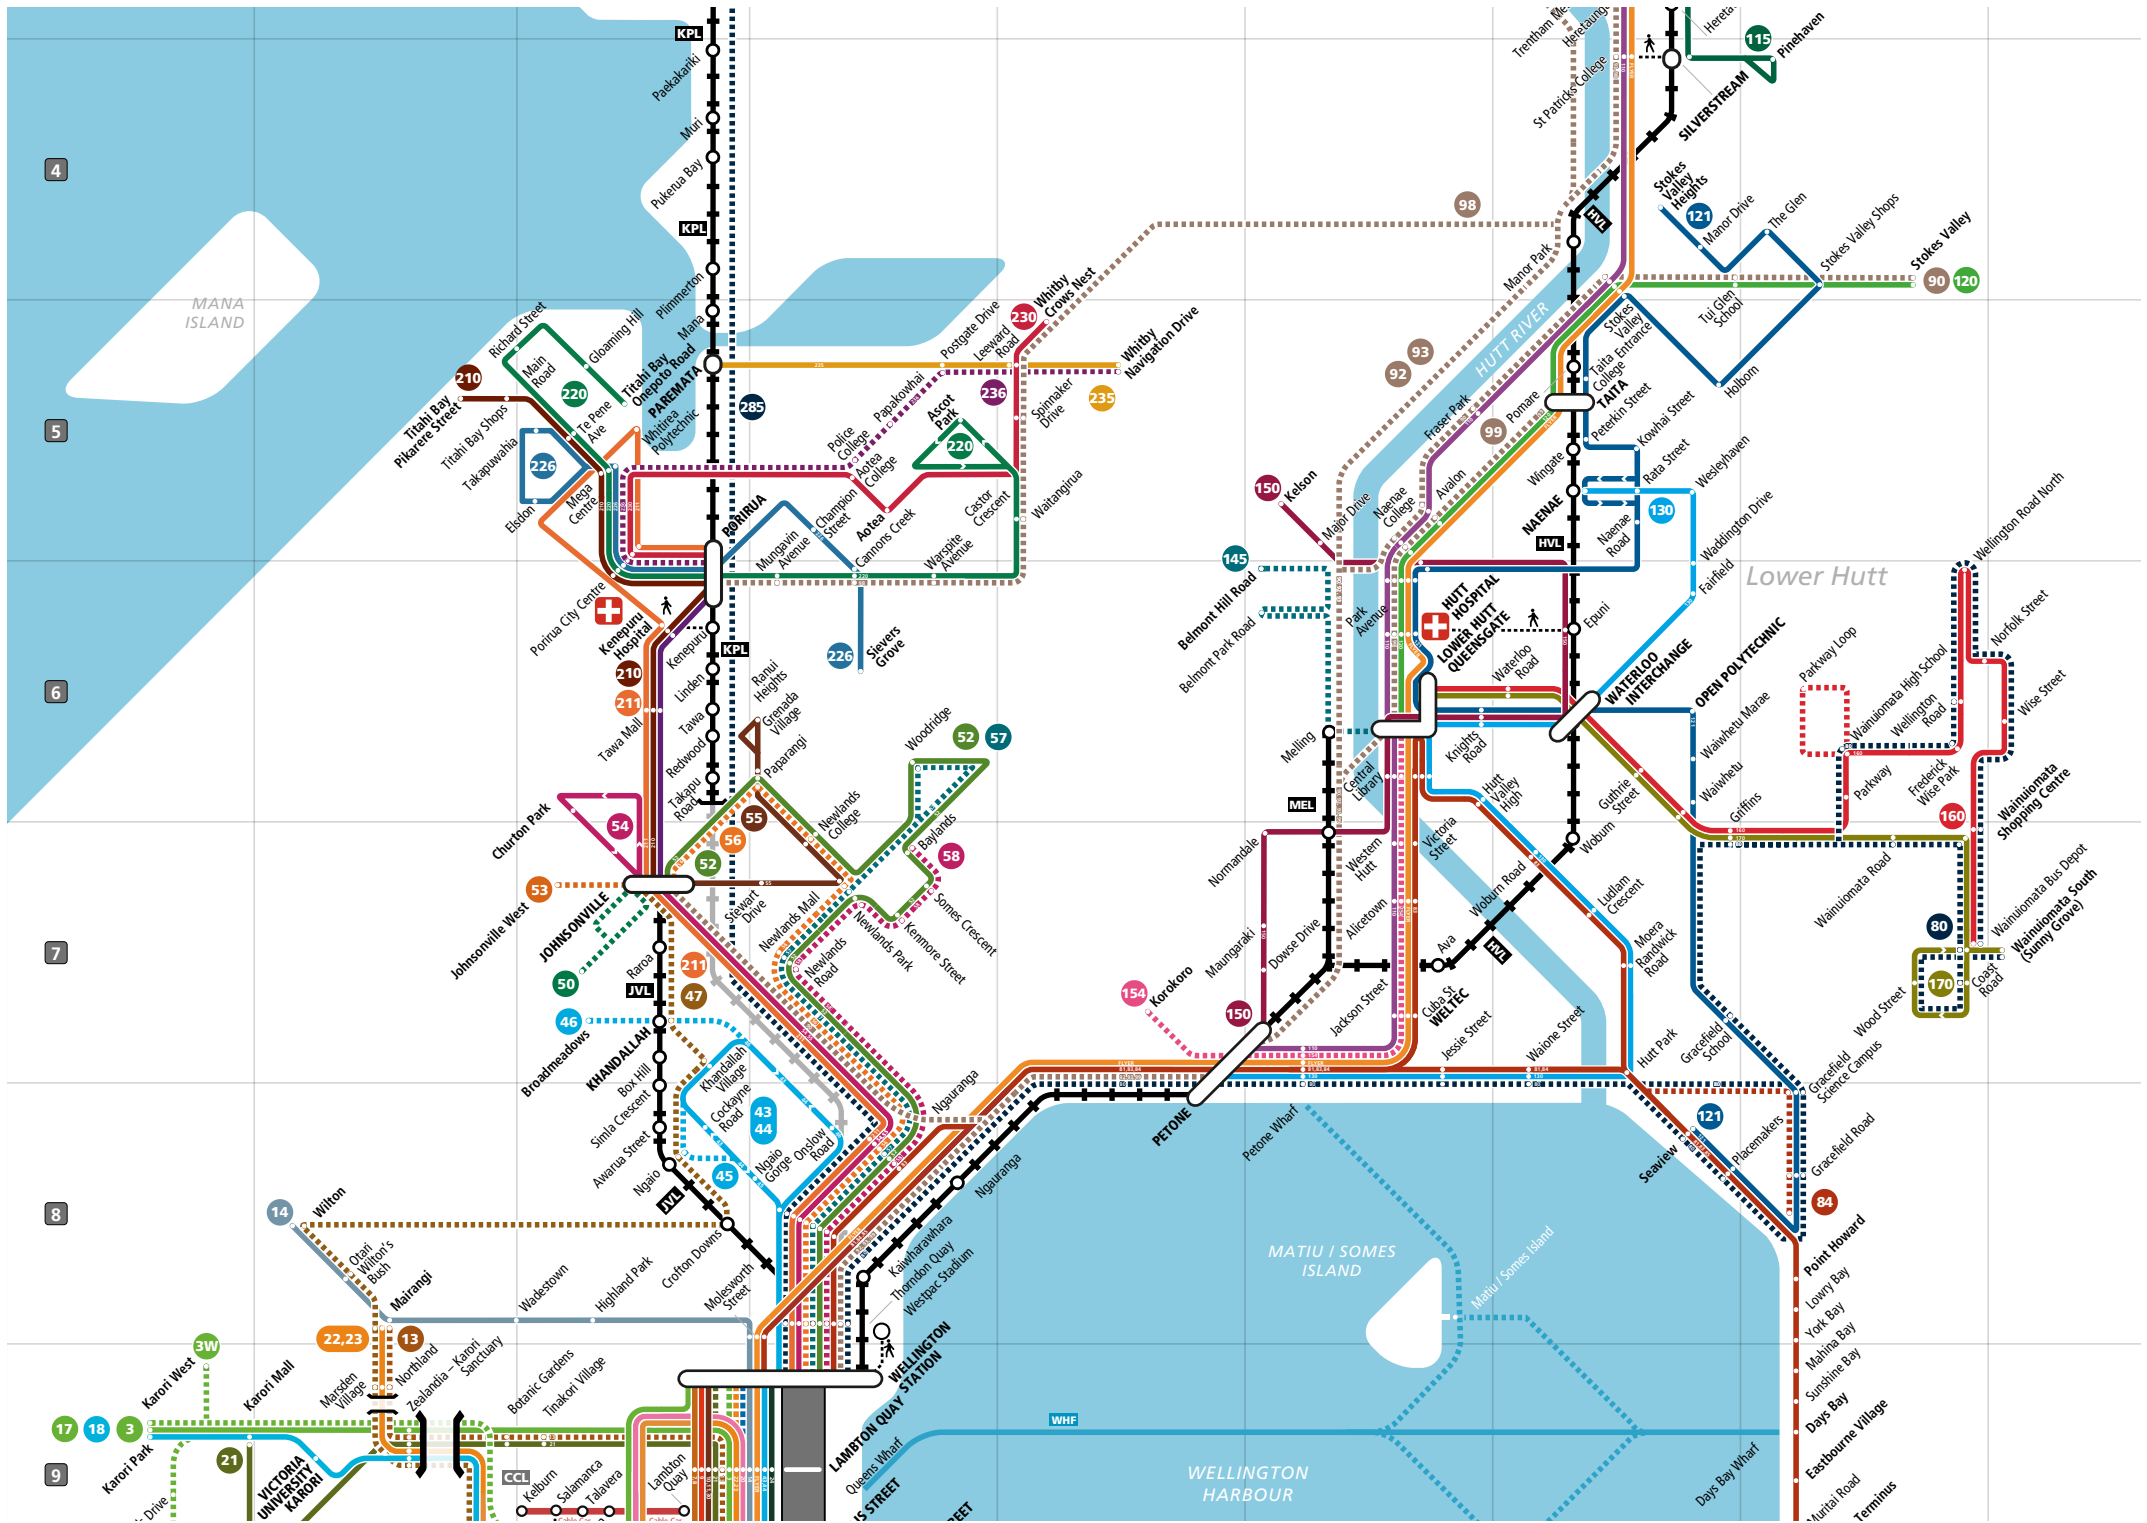

## KAPITI COAST BUS ROUTES

- |                       |                            |
|-----------------------|----------------------------|
| 250 Raumati South     | 271 Lindale Tourist Centre |
| 260 Raumati Beach     | 280 Waikanae Beach         |
| 261 Paraparaumu       | 285 Kapiti Commuter        |
| 262 Paraparaumu North | 290 Otaki Beach            |
| 270 Paraparaumu East  |                            |

## WAIRARAPA BUS ROUTES

- |                              |                                 |
|------------------------------|---------------------------------|
| 200 Featherston – Masterton  | 203 Lansdowne Circuit           |
| 201 Masterton West           | 204 Greytown – Woodside Station |
| 202 Masterton South and East | 205 Featherston – Martinborough |

## TRAIN, CABLE CAR & FERRY ROUTES

- |  |  |
|--|--|
|  Wellington Cable Car     |  Kapiti Line        |
|  Wellington Harbour Ferry |  Capital Connection |
|  Hutt Valley Line         |  The Overlander     |
|  Melling Line             |  Wairarapa Line     |
|  Johnsonville Line        |  |