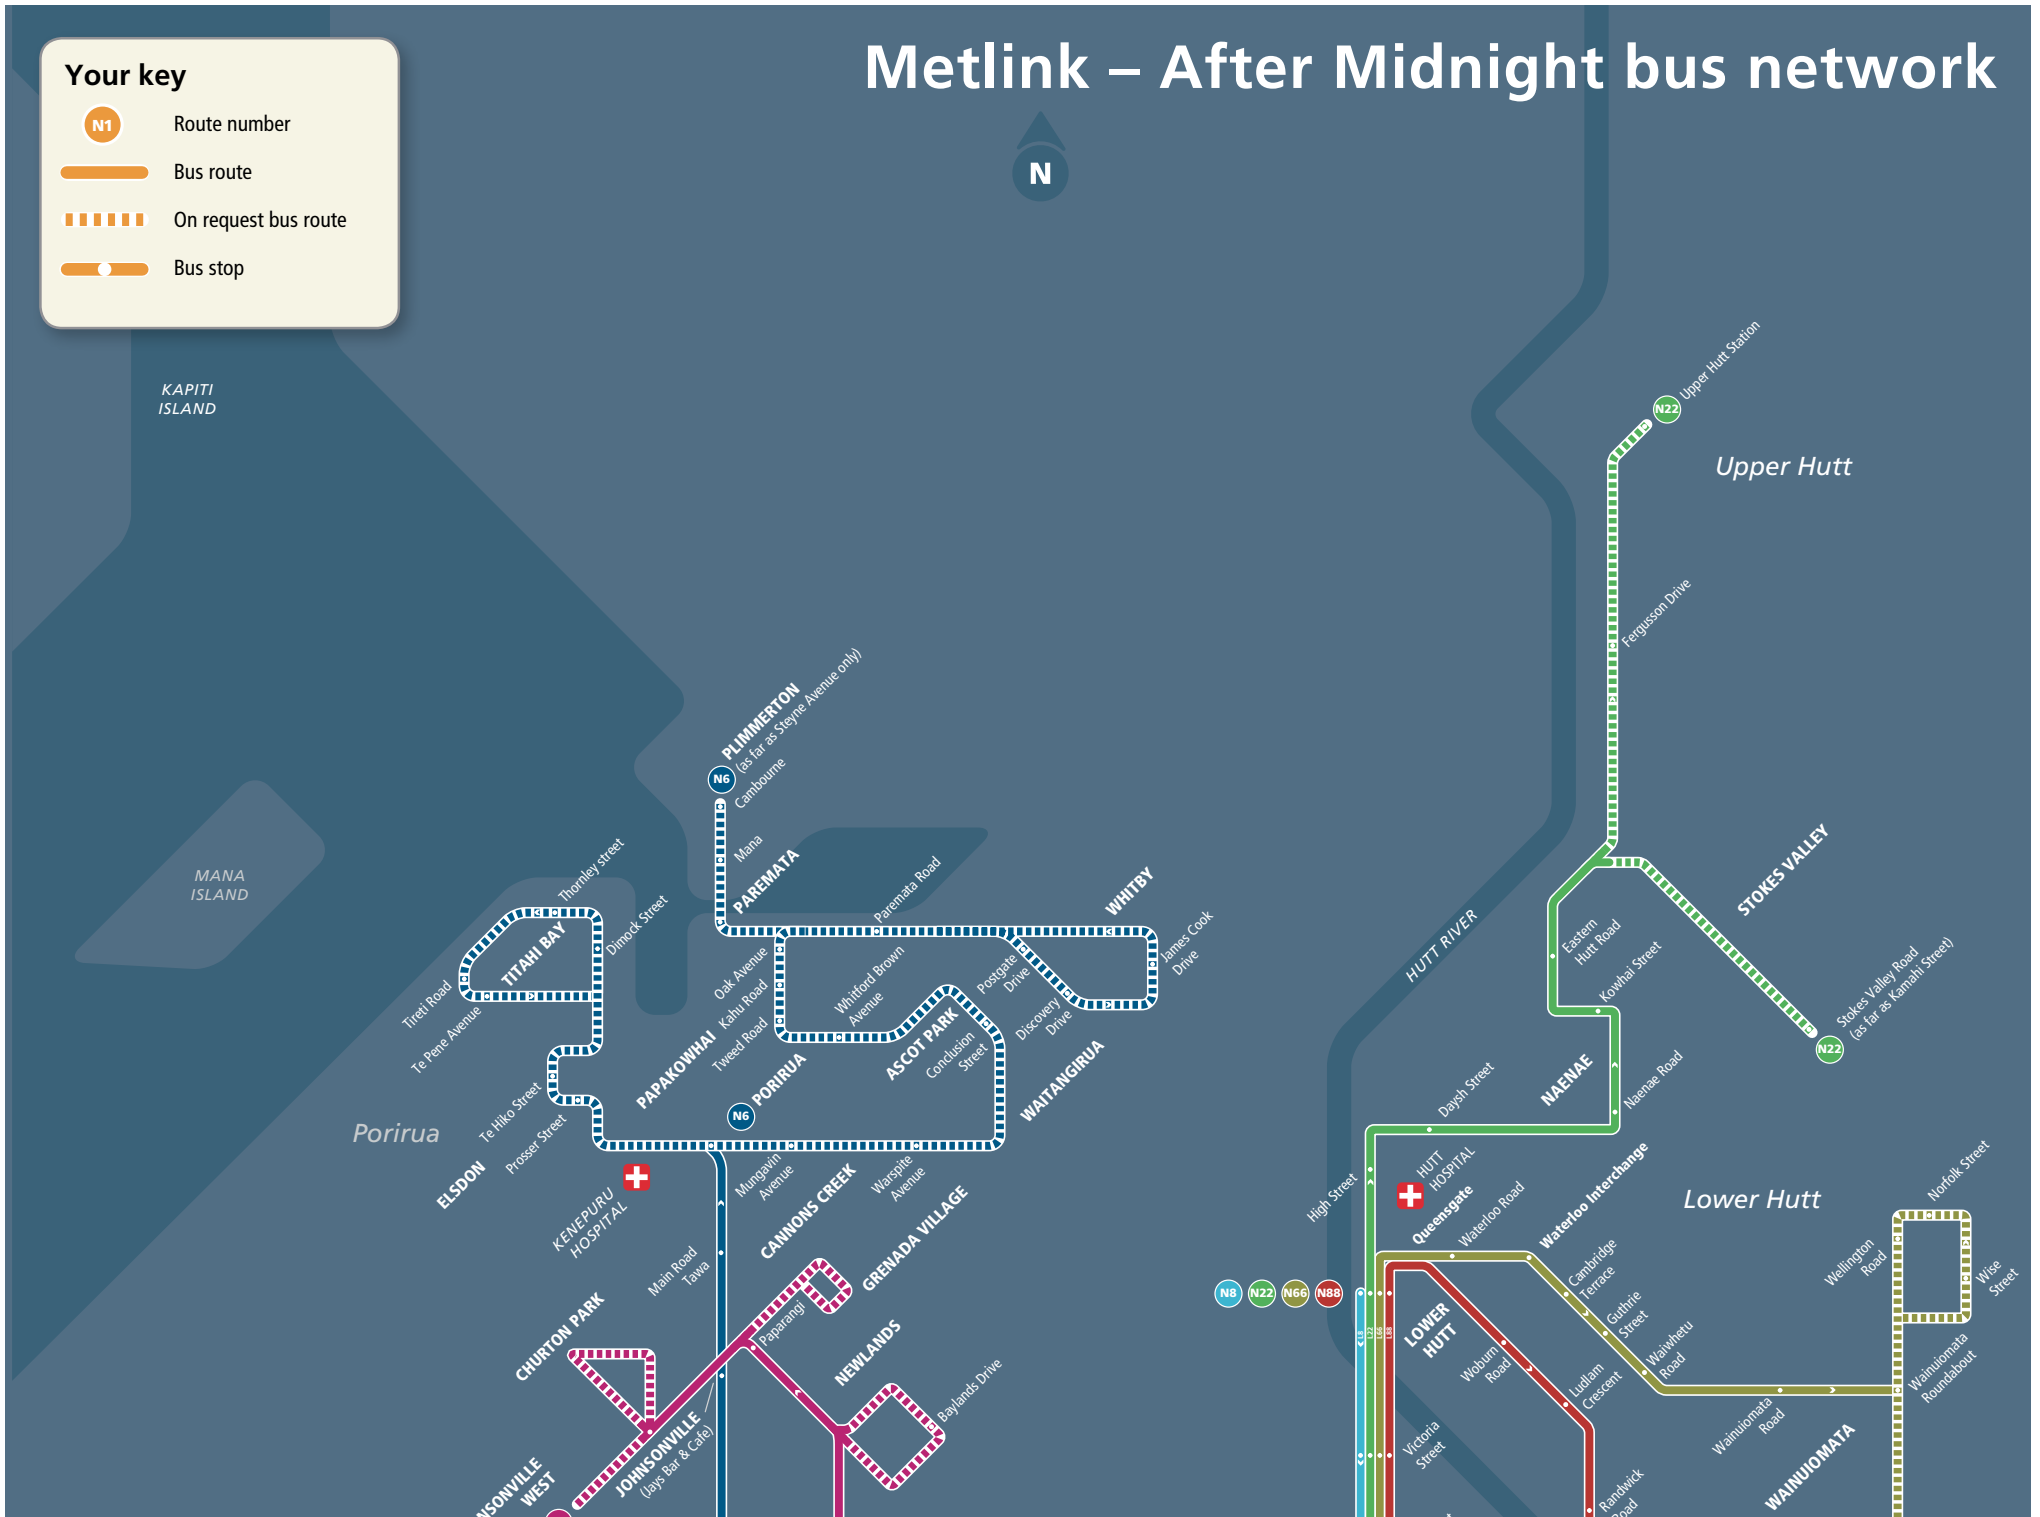

Metlink – After Midnight bus network

Your key

- N1 Route number
- Bus route
- On request bus route
- Bus stop