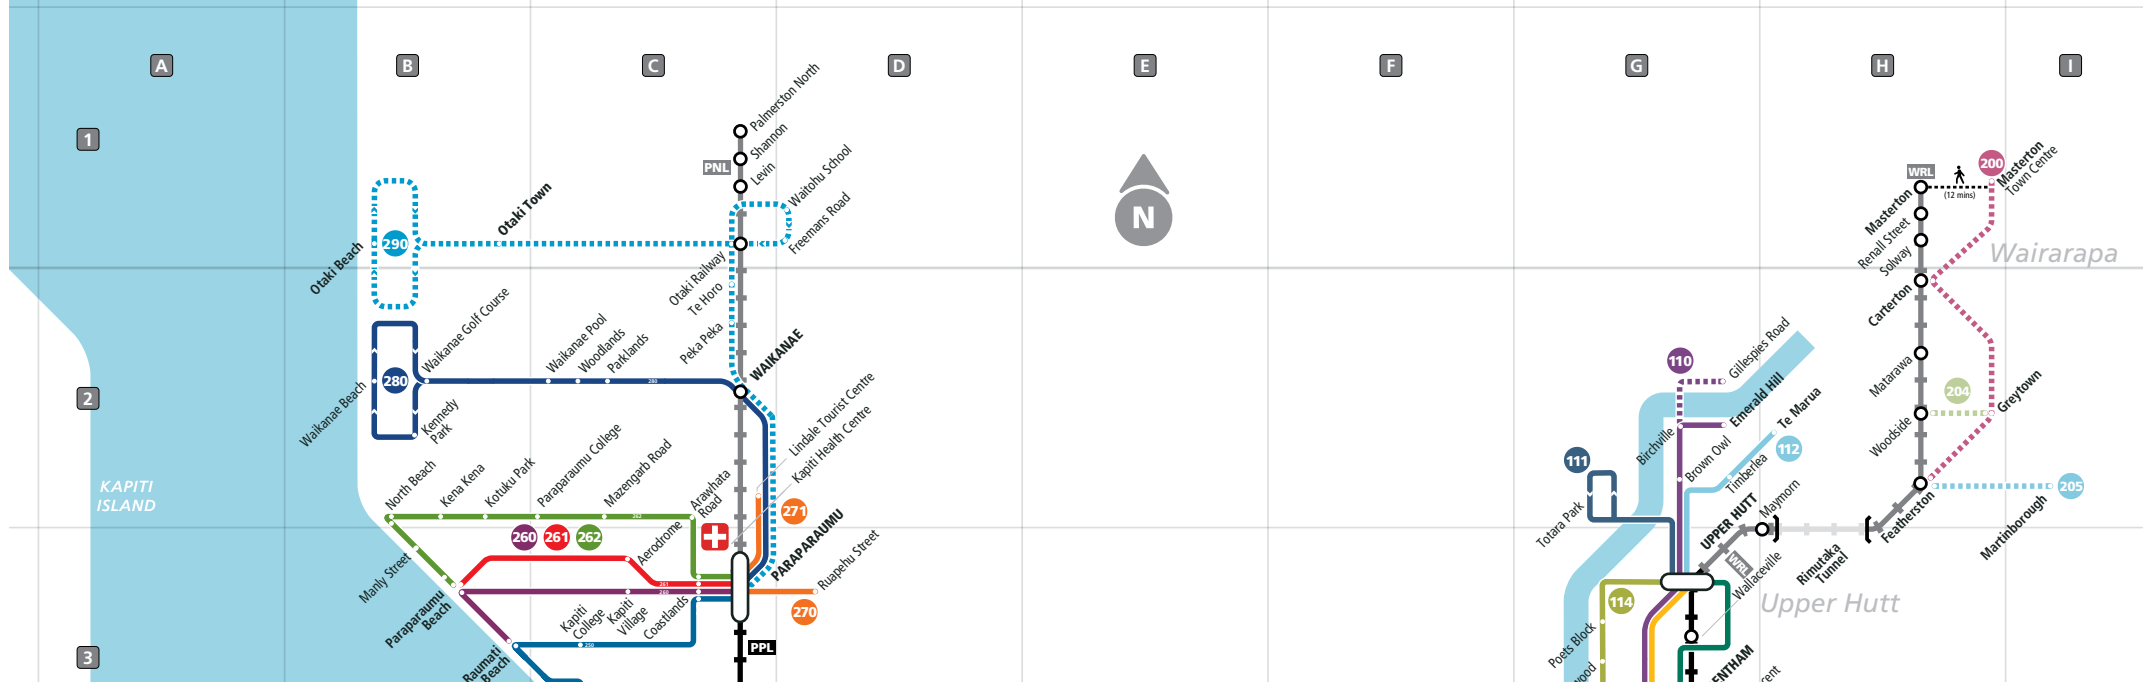

PORIRUA BUS ROUTES

61 Ascot Park	66 Whitby – Paremata Station
62 Ranui Heights	67 Whitby via Whitford Brown Ave
63 Sievers Grove	68 Titahi Bay via Gloaming Hill
64 Castor Crescent	69 Titahi Bay (Pikarere Street)
65 Whitby via Papakowhai	

HUTT VALLEY BUS ROUTES

81 Eastbourne	120 Stokes Valley – Lower Hutt
83 Eastbourne via Lower Hutt	121 Valley Heights
84 Gracefield	130 Naenae – Petone via Moera
85 Eastbourne Express	145 Belmont
91	150 Western Hills
110 Emerald Hill – Petone	154 Korokoro
111 Totara Park	160 Wainuiomata North
112 Te Marua	165 Wainuiomata Village
114 Poets Block	170 Wainuiomata South
115 Pinehaven	

KAPITI COAST BUS ROUTES

250 Raumati South	270 Paraparaumu East
260 Raumati Beach	271 Lindale Tourist Centre
261 Paraparaumu Beach	280 Waikanae Beach
262 Paraparaumu Beach	290 Otaki Beach

WAIRARAPA BUS ROUTES

200 Featherston – Masterton	205 Featherston – Martinborough
204 Greytown – Woodside Station	

TRAIN, CABLE CAR & FERRY ROUTES

CCL Wellington Cable Car	PPL Paraparaumu Line
WHF Wellington Harbour Ferry	PNL Capital Connection
HVL Hutt Valley Line	TOL The Overlander
MEL Melling Line	WRL Wairarapa Line
JVL Johnsonville Line	

Long-distance peak commuter bus routes and some other minor routes are not shown on this map.