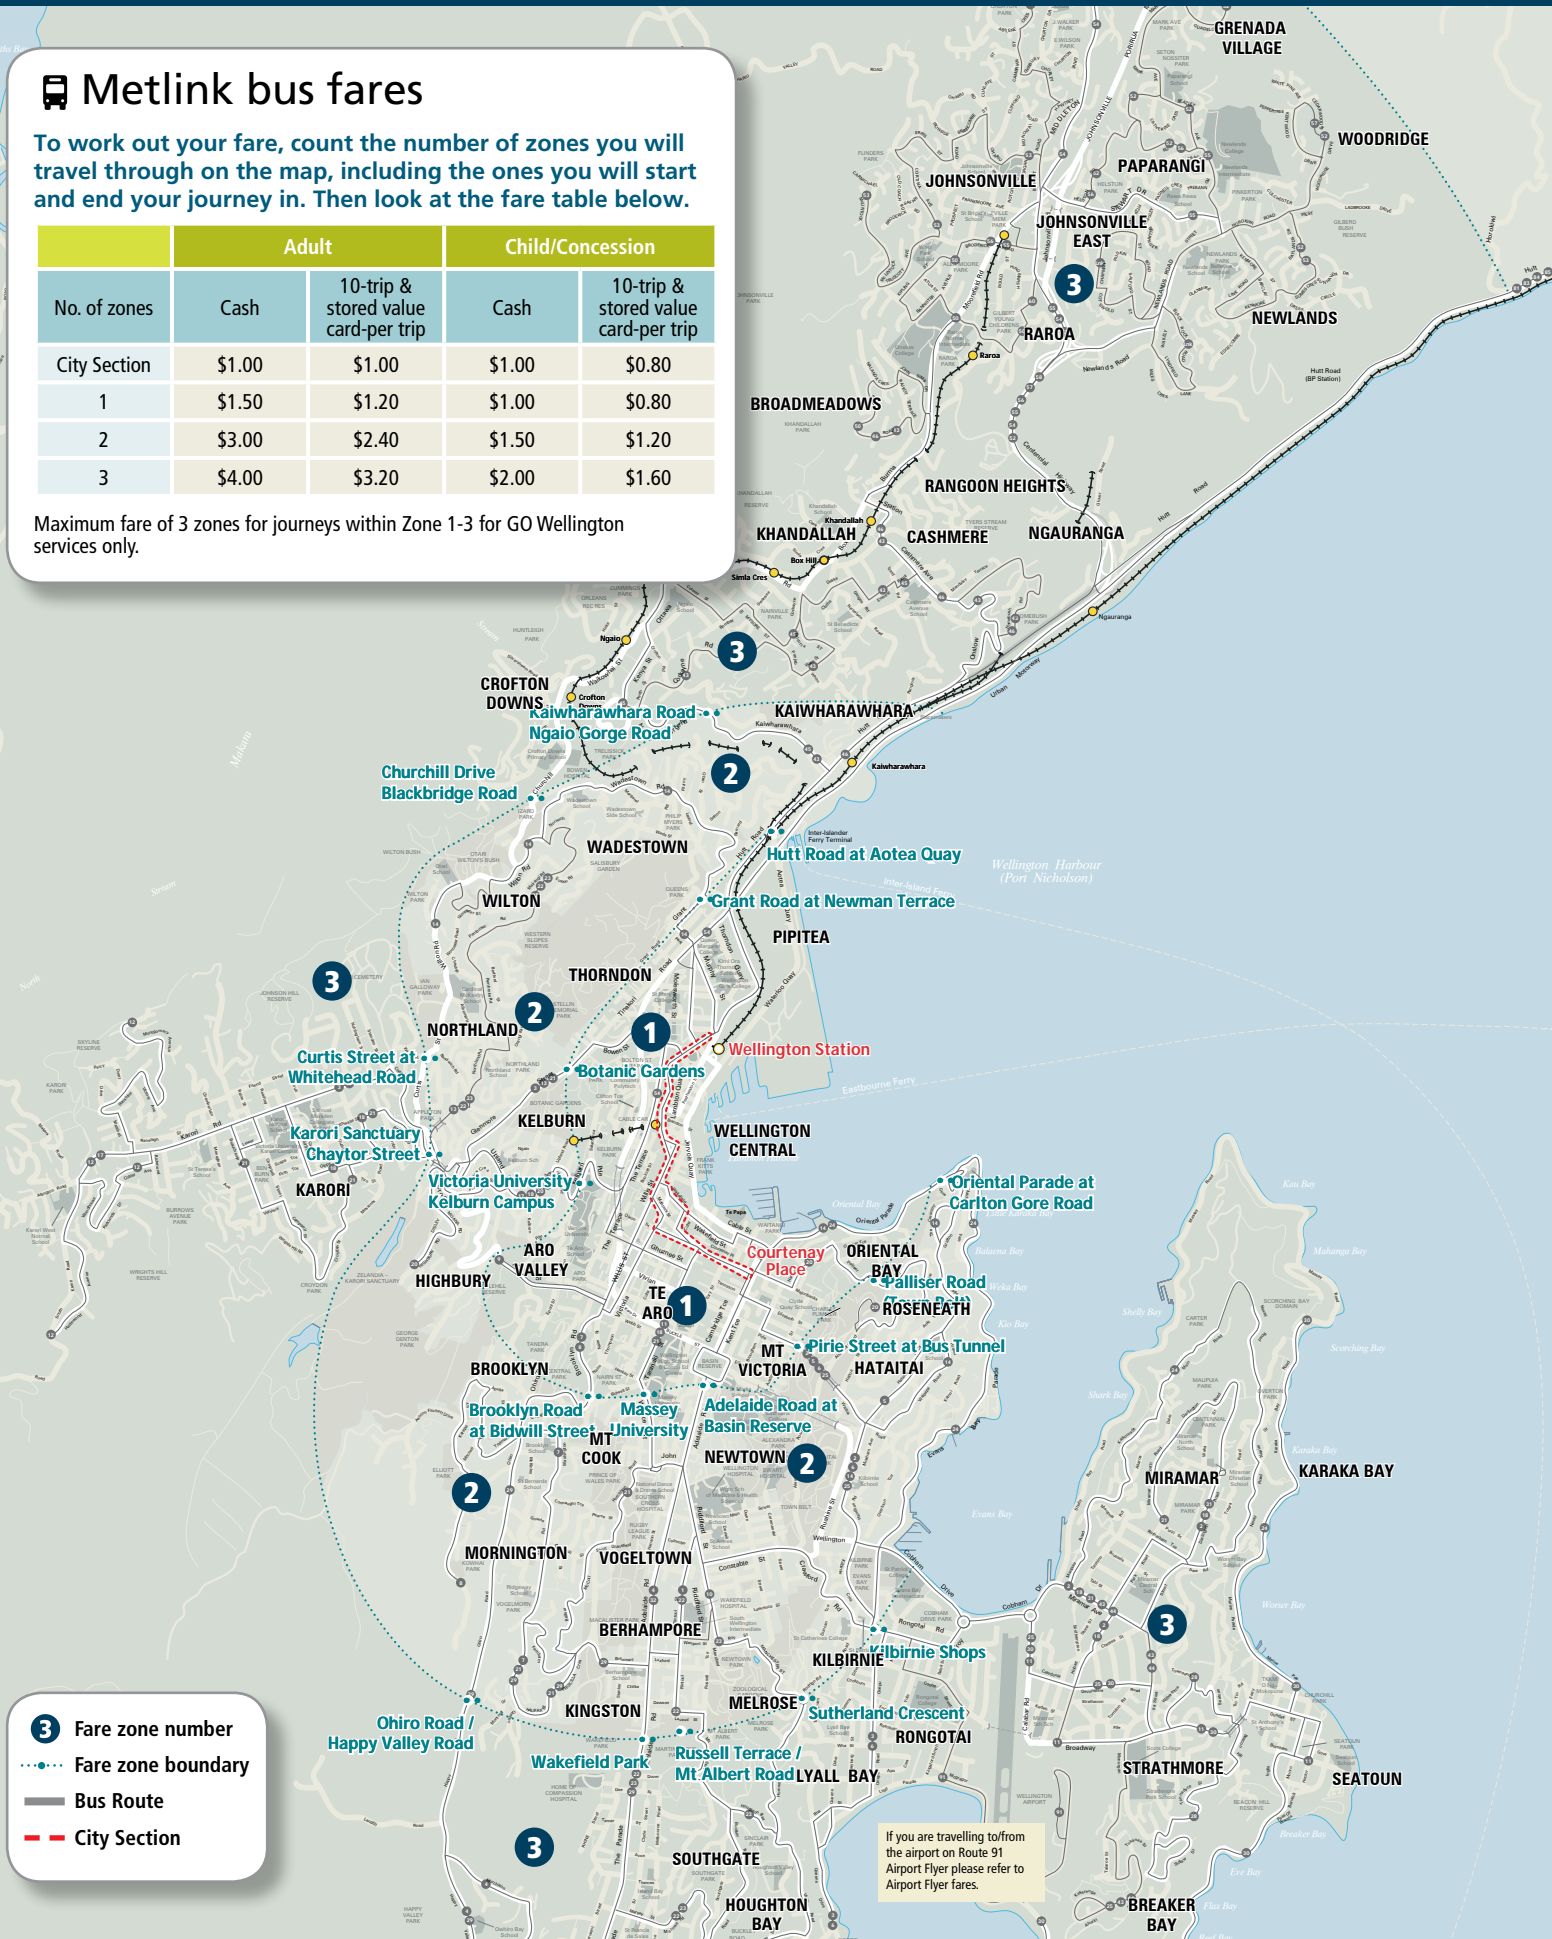

Wellington City bus fare zones and boundaries from 27 July 2009

Metlink bus fares

To work out your fare, count the number of zones you will travel through on the map, including the ones you will start and end your journey in. Then look at the fare table below.

No. of zones	Adult		Child/Concession	
	Cash	10-trip & stored value card-per trip	Cash	10-trip & stored value card-per trip
City Section	$1.00	$1.00	$1.00	$0.80
1	$1.50	$1.20	$1.00	$0.80
2	$3.00	$2.40	$1.50	$1.20
3	$4.00	$3.20	$2.00	$1.60

Maximum fare of 3 zones for journeys within Zone 1-3 for GO Wellington services only.

- **3** Fare zone number
- Fare zone boundary
- Bus Route
- City Section