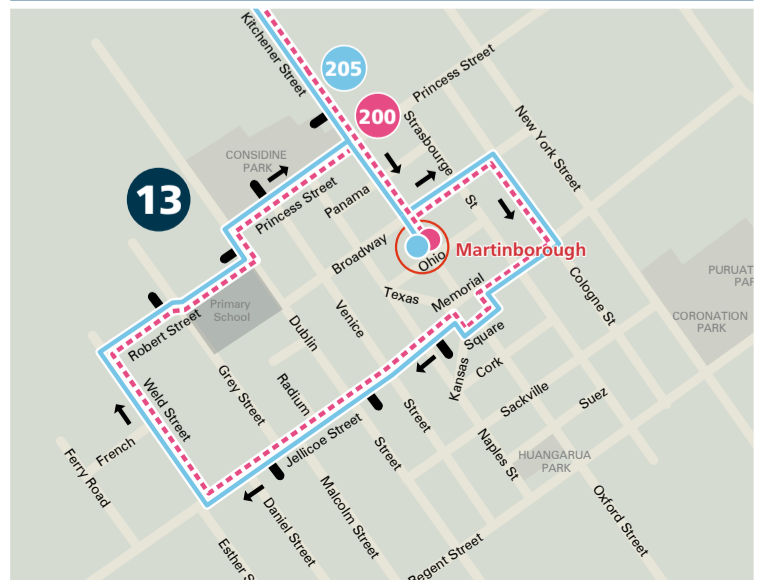

WAIRARAPA NETWORK MAP

CARTERTON

GREYTOWN

MASTERTON

FEATHERSTON

MARTINBOROUGH

Hail & Ride Service
All Wairarapa bus services will pick up and set down passengers between bus stops. Please ensure you stand in a visible location and wave at the driver.

Your key

- Bus/Train interchange
- Train station
- Bus route
- Selected trips only
- Bus stop
- Timepoint
- Fare zone number

Bus routes

- 200** Palmerston North – Masterton – Featherston – Martinborough Mon–Sun
- 201** Masterton West Mon–Fri
- 202** Masterton South and East Mon–Fri
- 203** Lansdowne Circuit Mon–Fri
- 204** Woodside Station – Greytown Mon–Fri
- 205** Featherston – Martinborough Mon–Sun

For information on fares see the Metlink Fares leaflet or contact Metlink