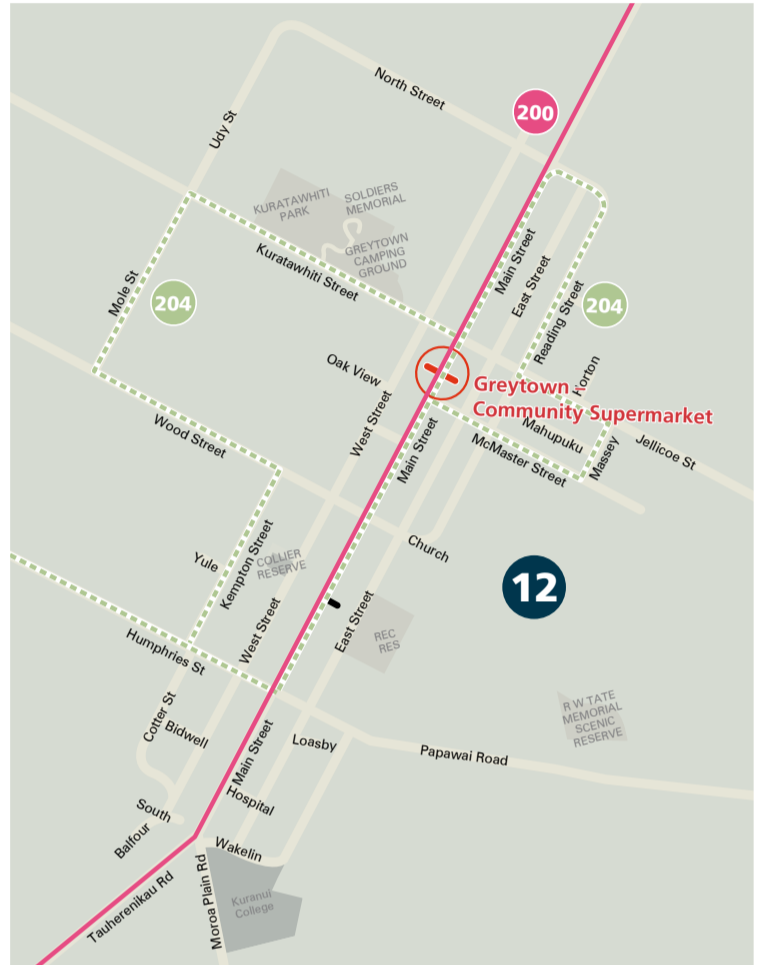

WAIRARAPA NETWORK MAP

CARTERTON

GREYTOWN

MASTERTON

FEATHERSTON

MARTINBOROUGH

Hail & Ride Service
All Wairarapa bus services will pick up and set down passengers between bus stops. Please ensure you stand in a visible location and wave at the driver.

Your key

- Bus/Train interchange
- Train station
- Bus route
- Selected trips only
- Bus stop
- Timepoint
- Fare zone number

Bus routes

- 200** Palmerston North – Masterton – Featherston – Martinborough Mon–Sun
- 201** Masterton West Mon–Fri
- 202** Masterton South and East Mon–Fri
- 203** Lansdowne Circuit Mon–Fri
- 204** Woodside Station – Greytown Mon–Fri
- 205** Featherston – Martinborough Mon–Sun

For information on fares see the Metlink Fares leaflet or contact Metlink