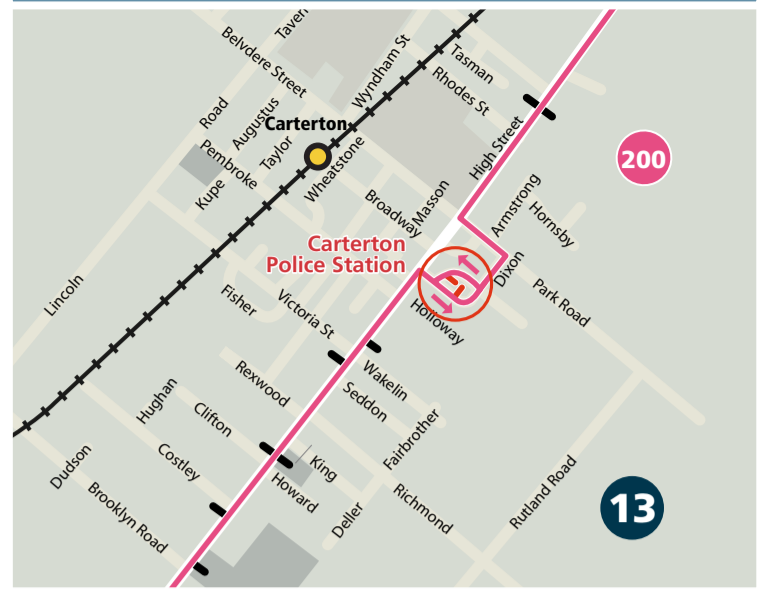

WAIRARAPA NETWORK MAP

CARTERTON

GREYTOWN

MASTERTON

FEATHERSTON

MARTINBOROUGH

Hail & Ride Service
All Wairarapa bus services will pick up and set down passengers between bus stops. Please ensure you stand in a visible location and wave at the driver.

Your key

- Bus/Train interchange
- Train station
- Bus route
- Selected trips only
- Bus stop
- Timepoint
- Fare zone number

Bus routes

- 200** Palmerston North – Masterton – Featherston – Martinborough Mon–Sun
- 201** Masterton West Mon–Fri
- 202** Masterton South and East Mon–Fri
- 203** Lansdowne Circuit Mon–Fri
- 204** Woodside Station – Greytown Mon–Fri
- 205** Featherston – Martinborough Mon–Sun