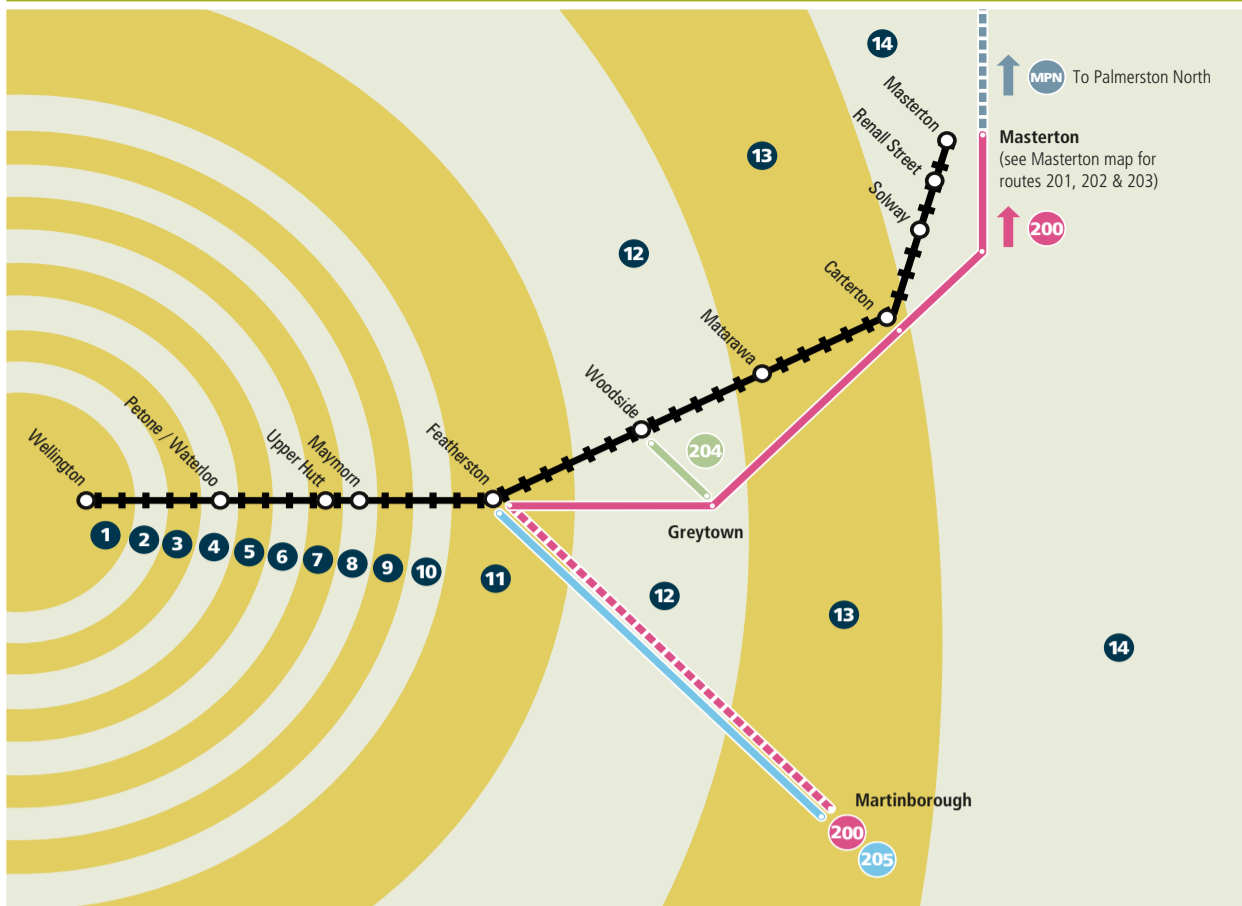

WAIRARAPA NETWORK MAP

CARTERTON

GREYTOWN

MASTERTON

FEATHERSTON

MARTINBOROUGH

Hail & Ride Service
All Wairarapa bus services will pick up and set down passengers between bus stops. Please ensure you stand in a visible location and wave at the driver.

Your key

- Bus/Train interchange
- Train station
- Bus route
- Selected trips only
- Bus stop
- Timepoint
- Fare zone number

Bus routes

- 200** Palmerston North – Masterton – Featherston – Martinborough Mon–Sun
- 201** Masterton West Mon–Fri
- 202** Masterton South and East Mon–Fri
- 203** Lansdowne Circuit Mon–Fri
- 204** Woodside Station – Greytown Mon–Fri
- 205** Featherston – Martinborough Mon–Sun