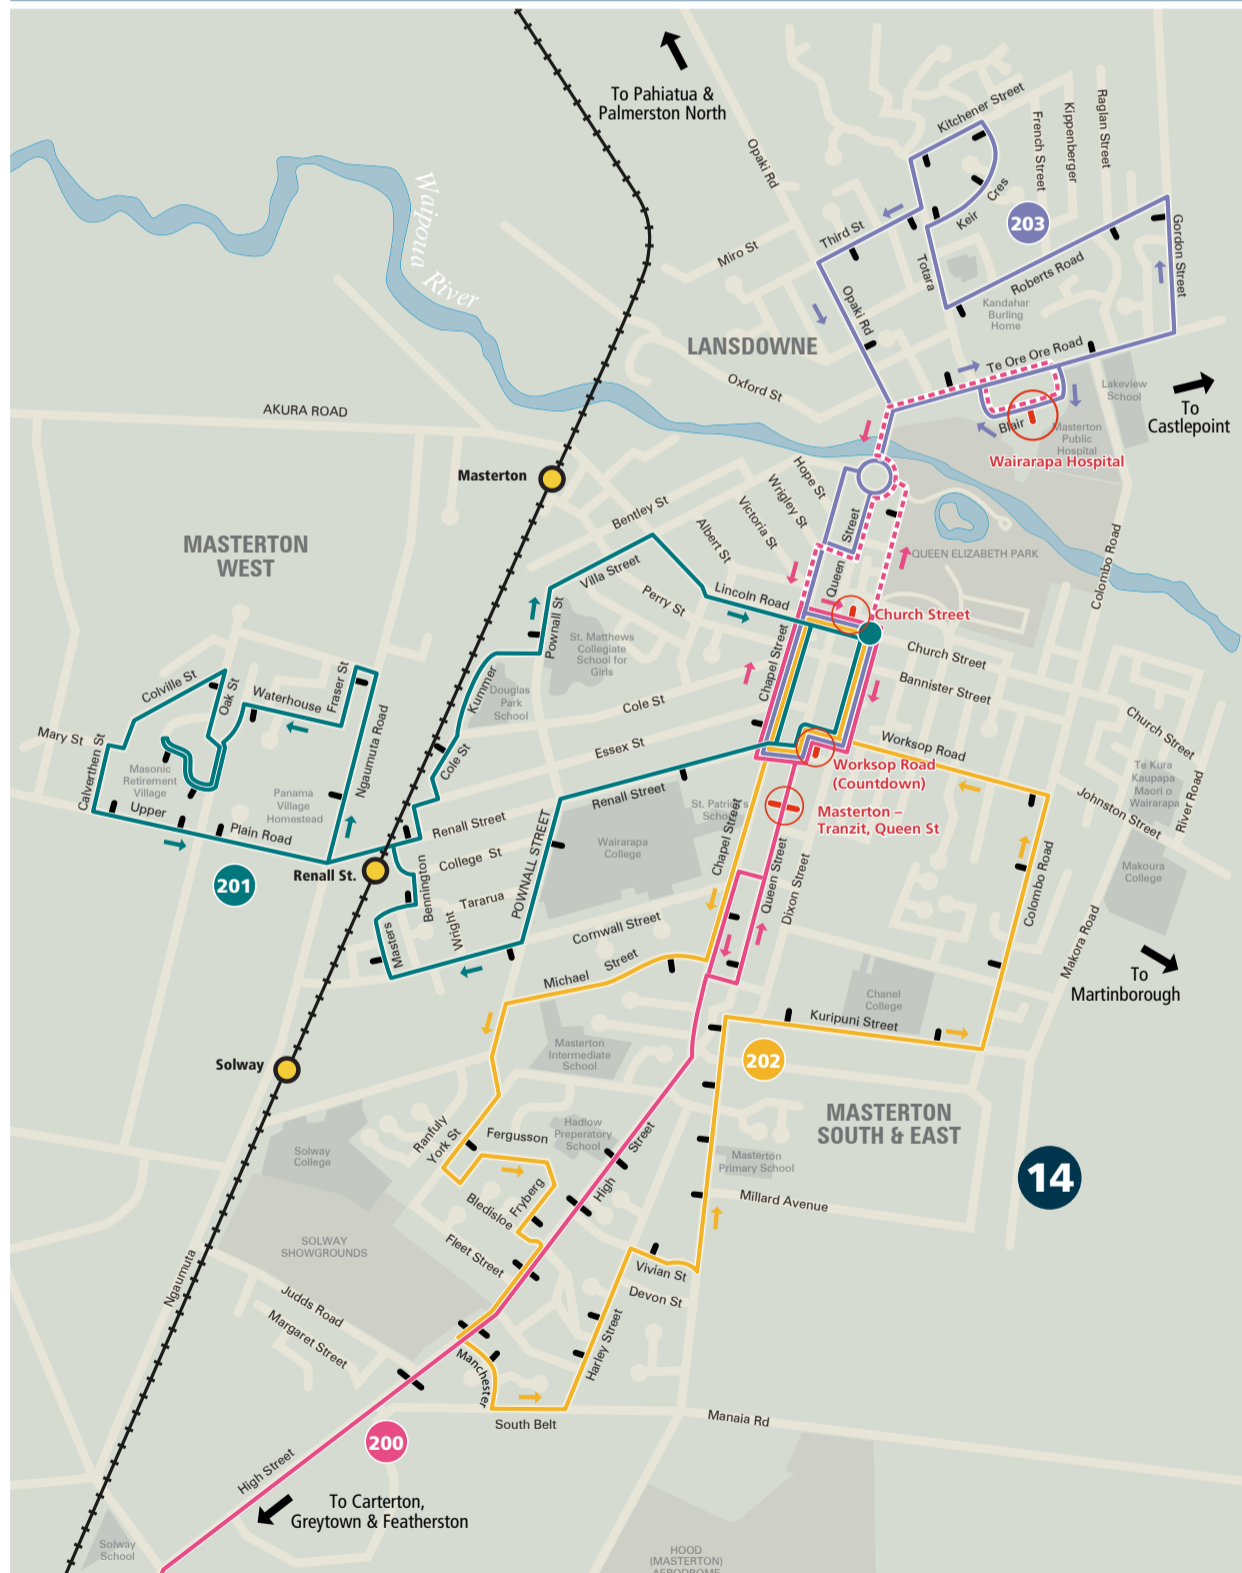

WAIRARAPA NETWORK MAP

CARTERTON

GREYTOWN

MASTERTON

FEATHERSTON

MARTINBOROUGH

Hail & Ride Service
All Wairarapa bus services will pick up and set down passengers between bus stops. Please ensure you stand in a visible location and wave at the driver.

Your key

- Bus/Train interchange
- Train station
- Bus route
- Selected trips only
- Bus stop
- Timepoint
- Fare zone number

Bus routes

- 200** Palmerston North – Masterton – Featherston – Martinborough Mon–Sun
- 201** Masterton West Mon–Fri
- 202** Masterton South and East Mon–Fri
- 203** Lansdowne Circuit Mon–Fri
- 204** Woodside Station – Greytown Mon–Fri
- 205** Featherston – Martinborough Mon–Sun

For information on fares see the Metlink Fares leaflet or contact Metlink