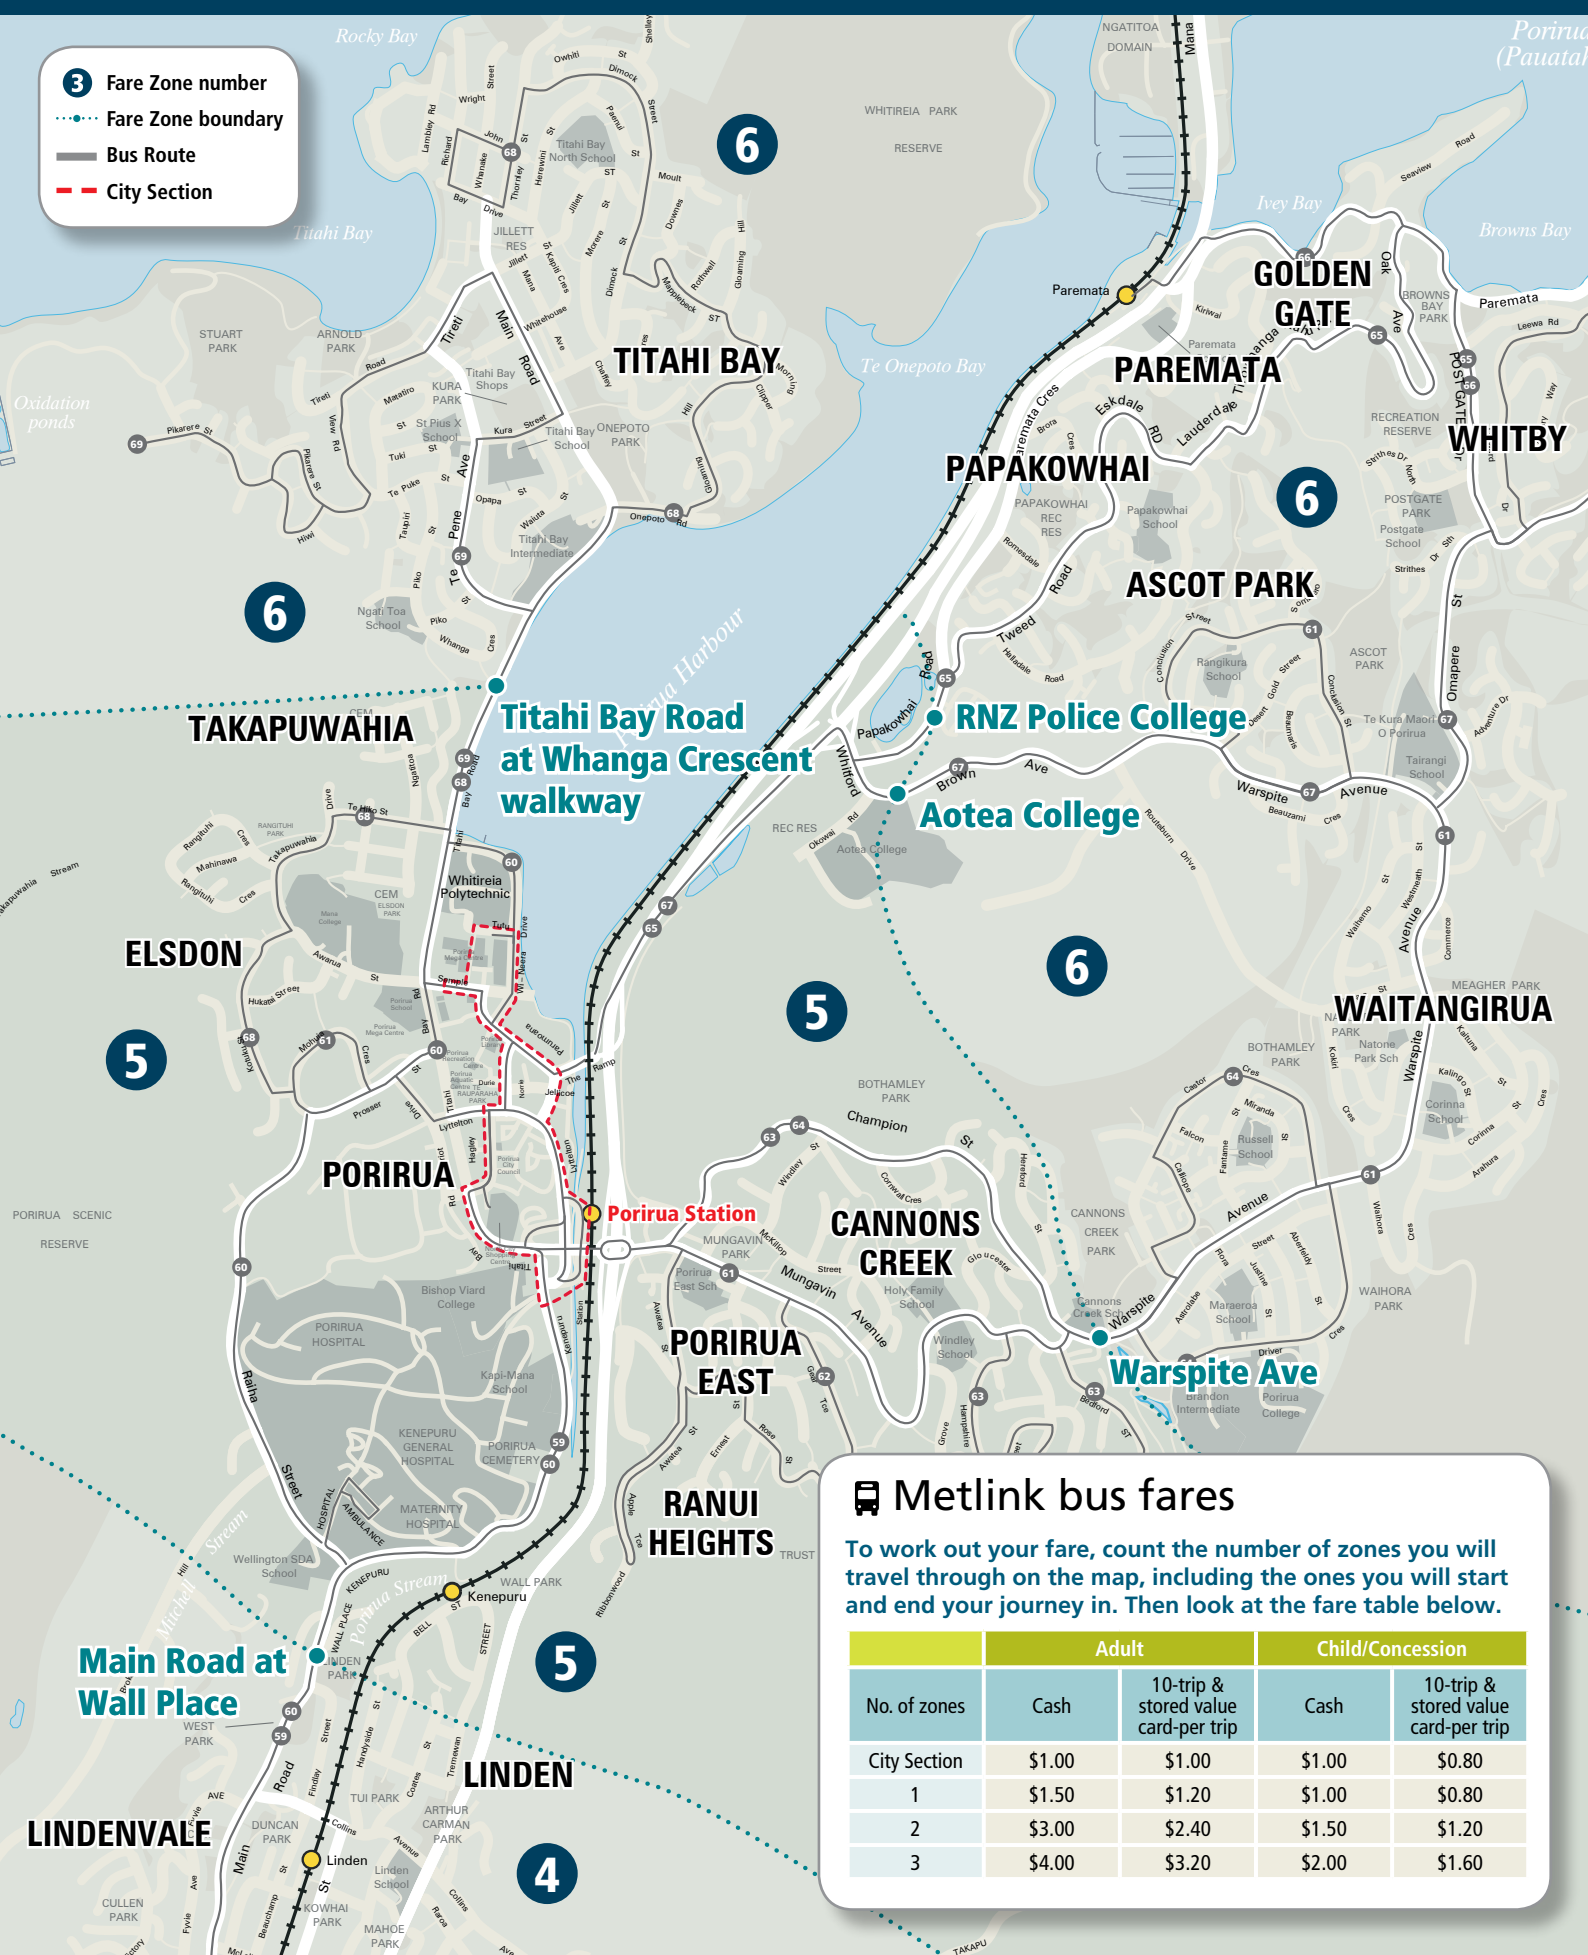

# Porirua City bus fare zones and boundaries from 27 July 2009

**3** Fare Zone number  
 ..... Fare Zone boundary  
 — Bus Route  
 - - - City Section

## Metlink bus fares

To work out your fare, count the number of zones you will travel through on the map, including the ones you will start and end your journey in. Then look at the fare table below.

No. of zones	Adult		Child/Concession	
	Cash	10-trip & stored value card-per trip	Cash	10-trip & stored value card-per trip
City Section	\$1.00	\$1.00	\$1.00	\$0.80
1	\$1.50	\$1.20	\$1.00	\$0.80
2	\$3.00	\$2.40	\$1.50	\$1.20
3	\$4.00	\$3.20	\$2.00	\$1.60