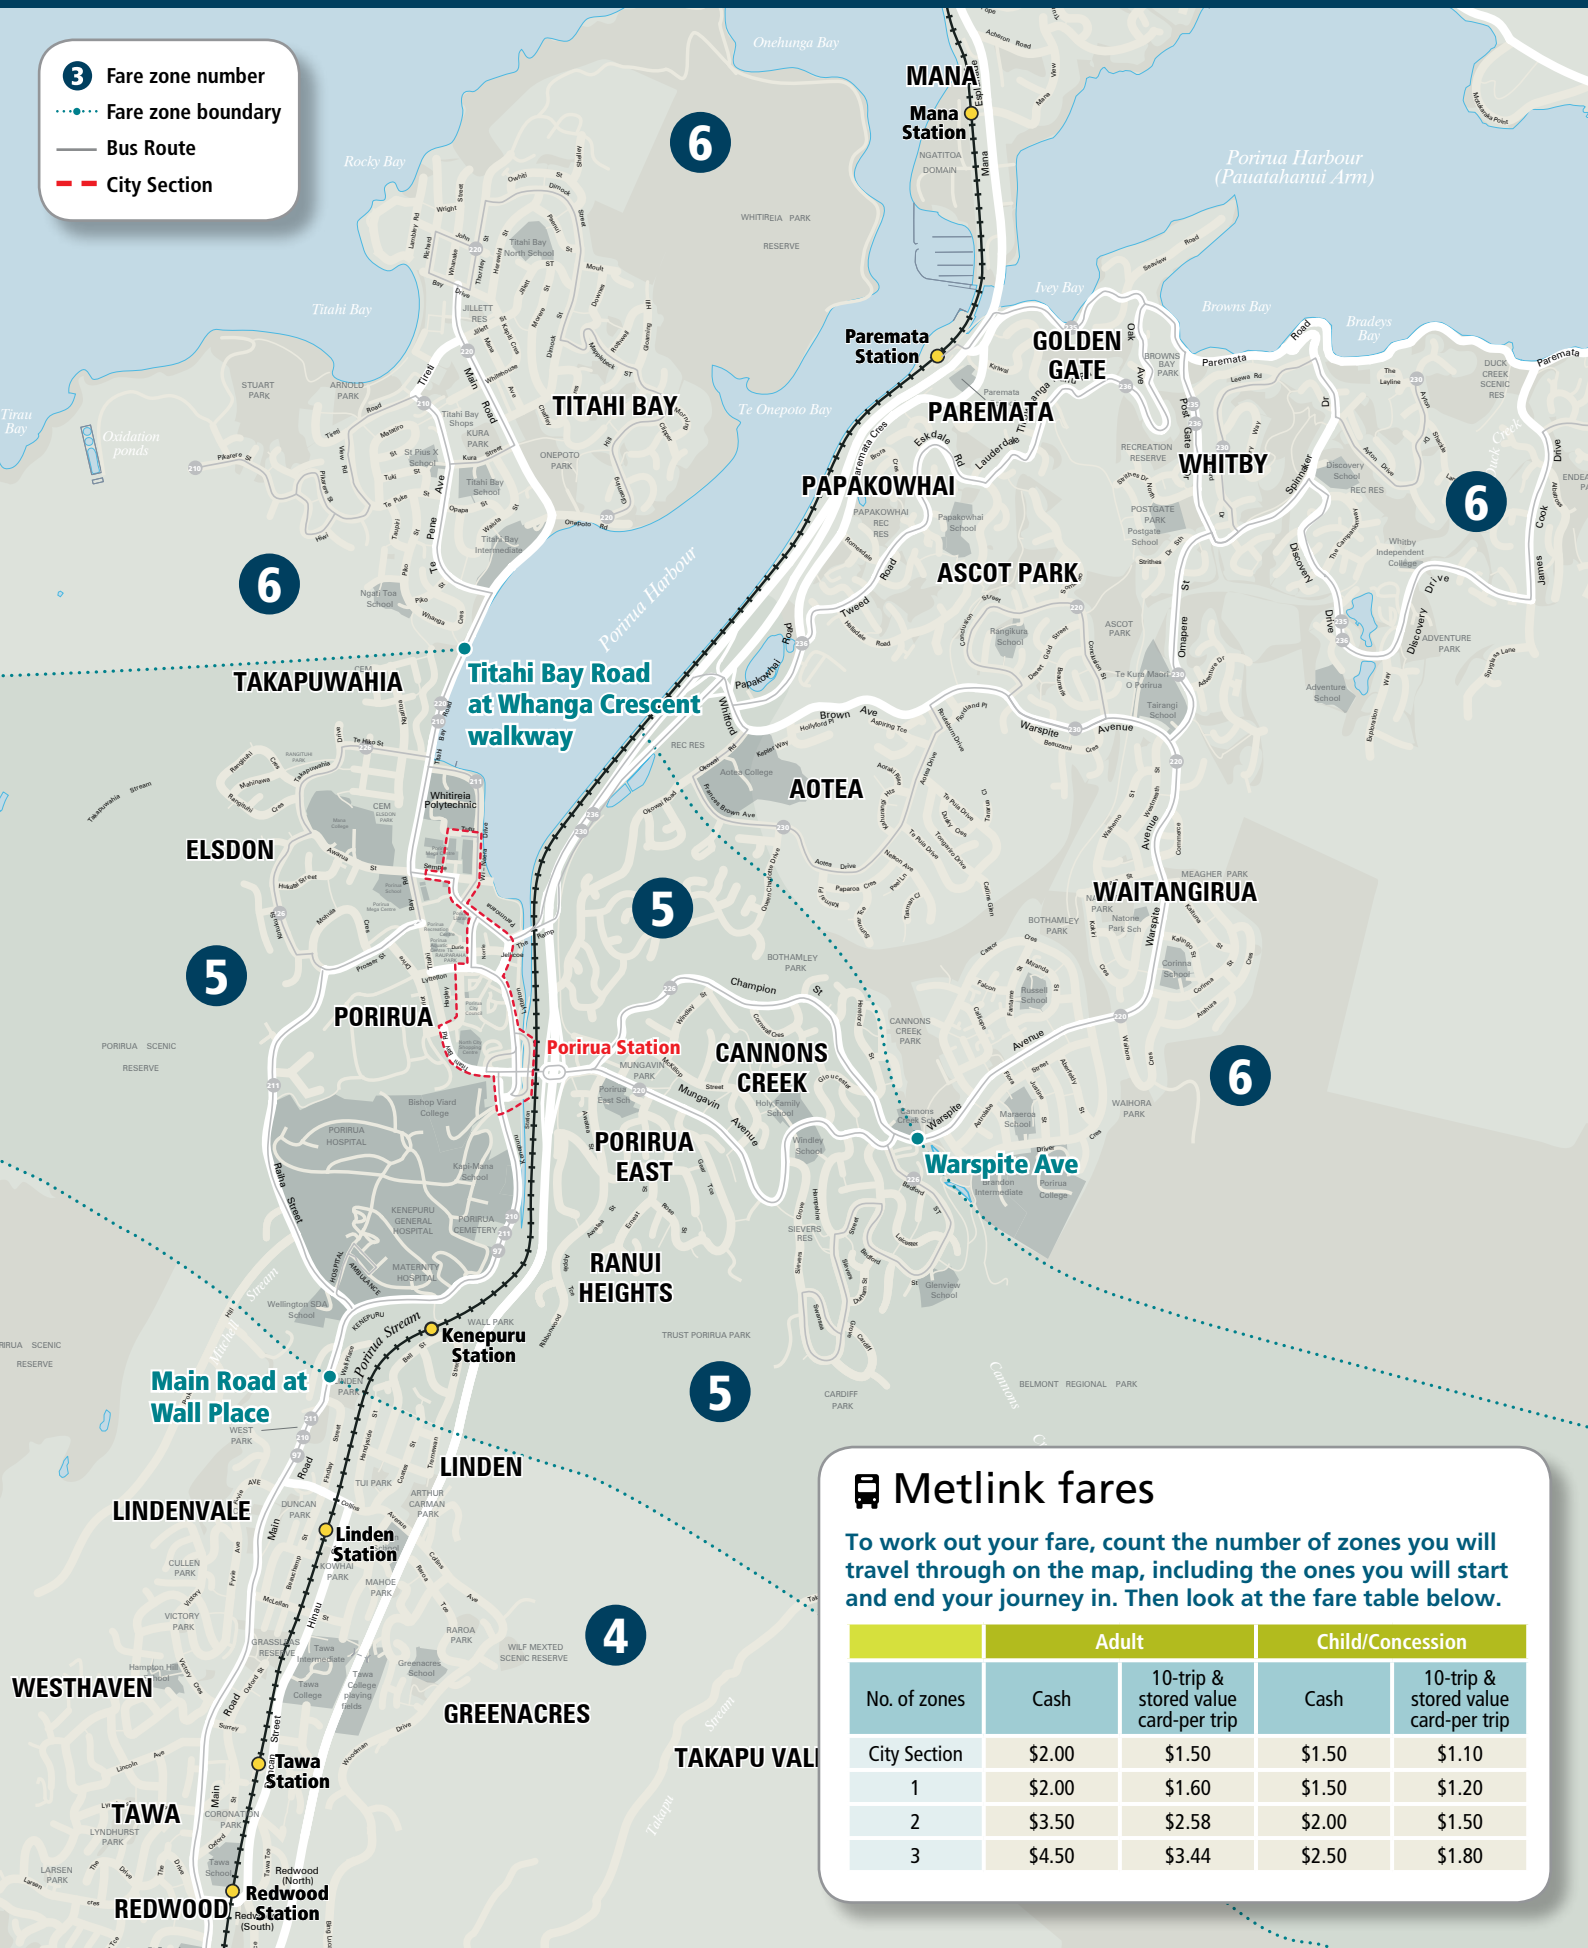

Porirua City fare zones and boundaries from 1 November 2011

3 Fare zone number
 Fare zone boundary
 — Bus Route
 - - - City Section

Metlink fares

To work out your fare, count the number of zones you will travel through on the map, including the ones you will start and end your journey in. Then look at the fare table below.

No. of zones	Adult		Child/Concession	
	Cash	10-trip & stored value card-per trip	Cash	10-trip & stored value card-per trip
City Section	\$2.00	\$1.50	\$1.50	\$1.10
1	\$2.00	\$1.60	\$1.50	\$1.20
2	\$3.50	\$2.58	\$2.00	\$1.50
3	\$4.50	\$3.44	\$2.50	\$1.80