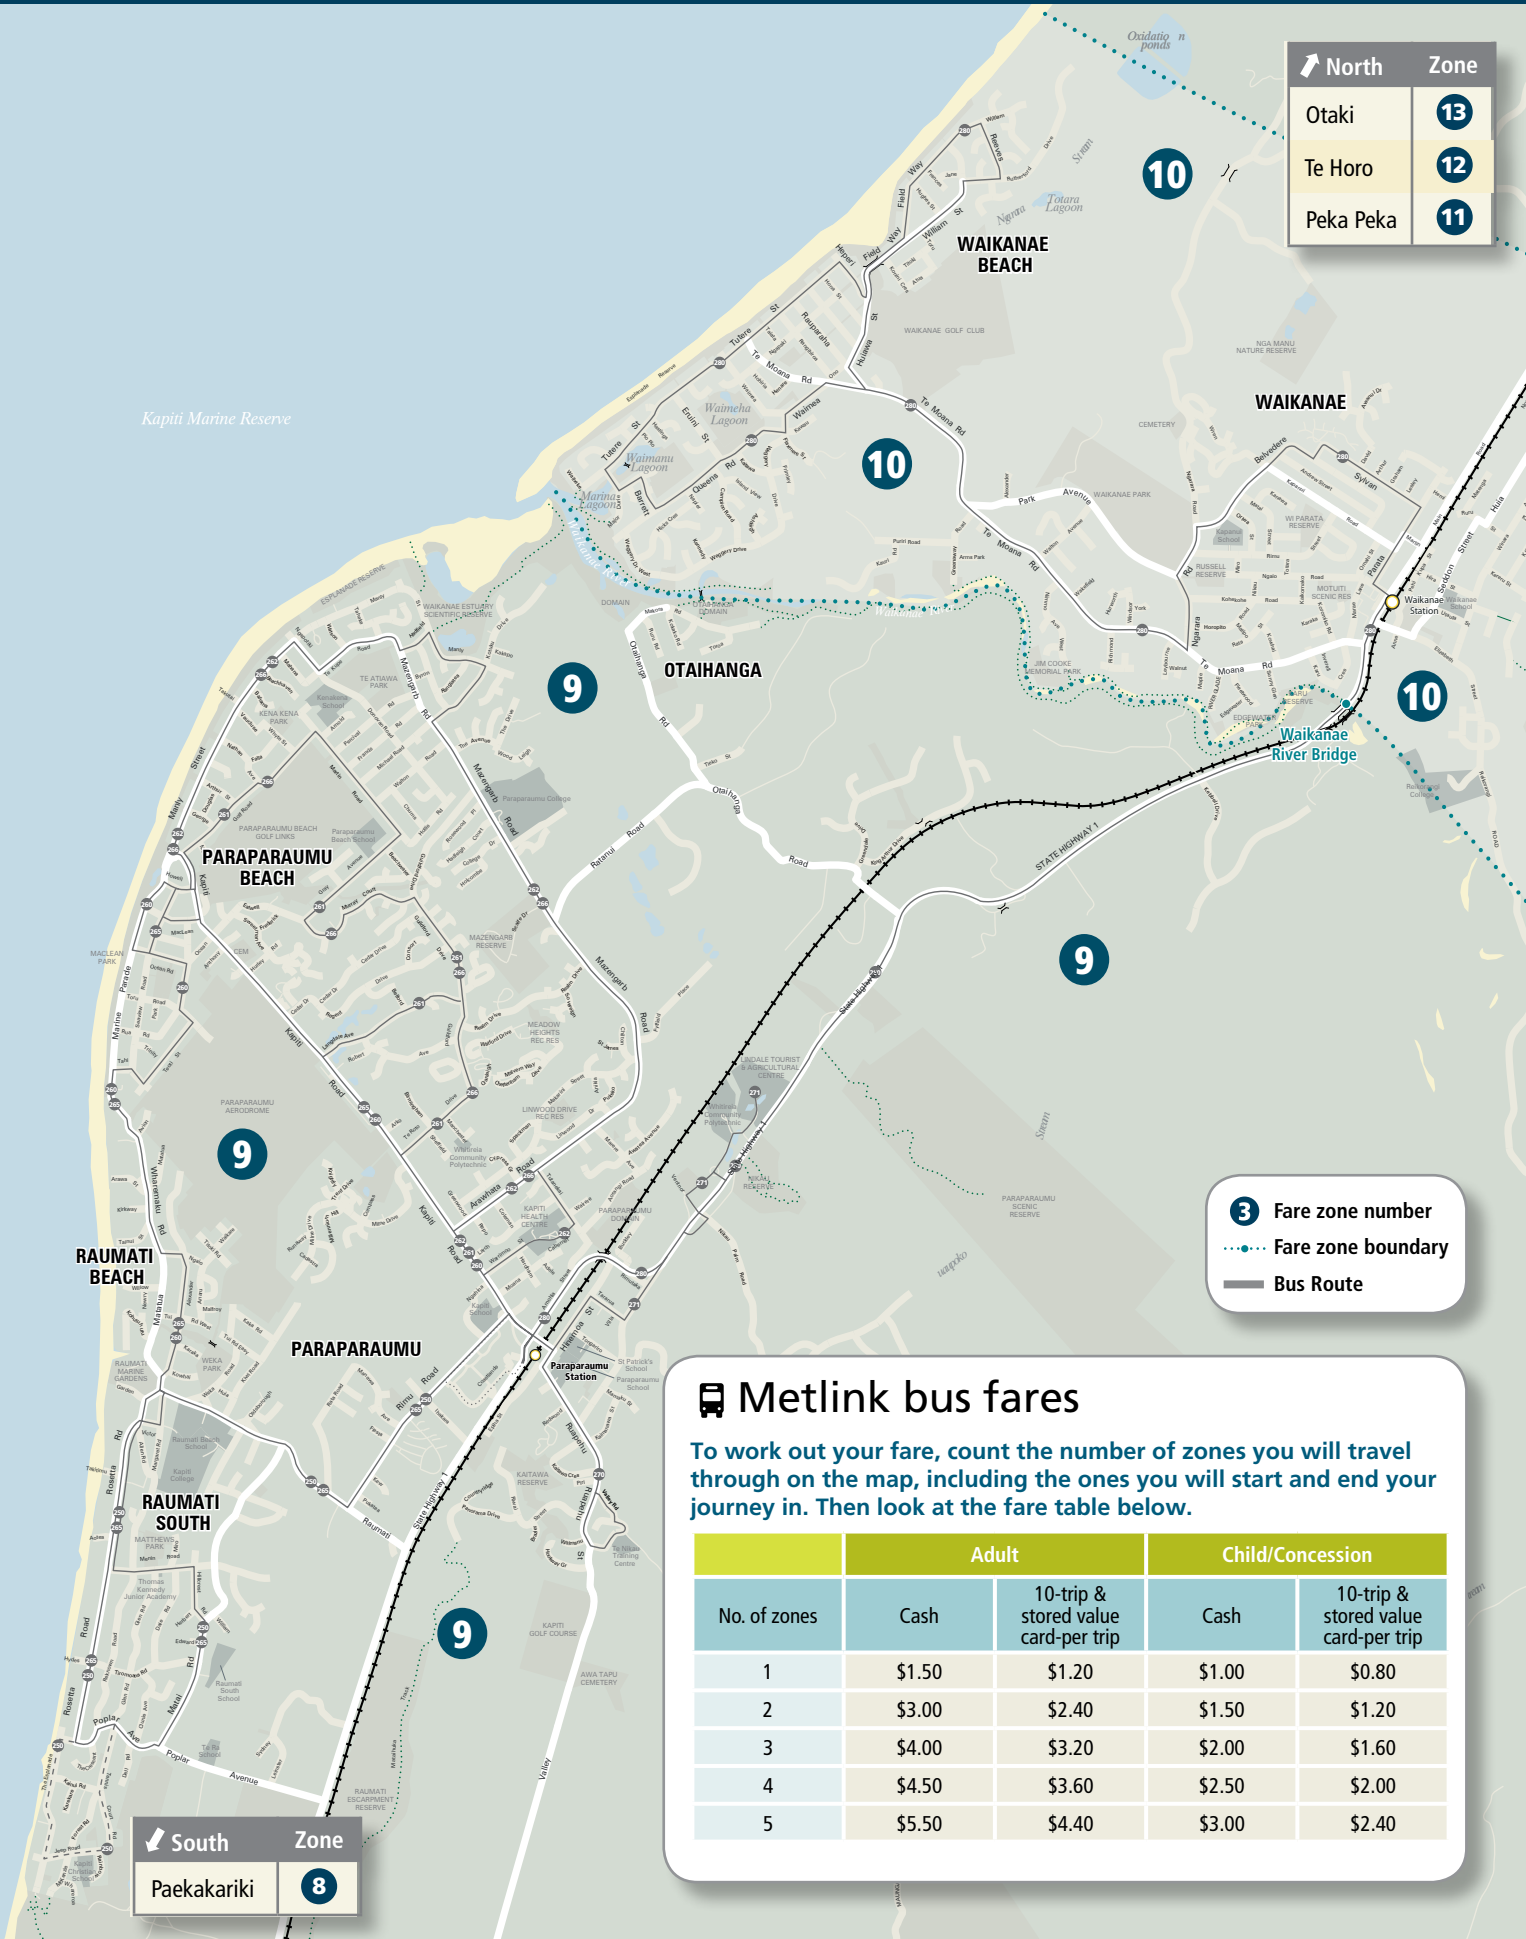

Kapiti Coast bus fare zones and boundaries from 27 July 2009

North	Zone
	13
	12
	11

South	Zone
Paekakariki	8

3 Fare zone number
 Fare zone boundary
 — Bus Route

Metlink bus fares

To work out your fare, count the number of zones you will travel through on the map, including the ones you will start and end your journey in. Then look at the fare table below.

No. of zones	Adult		Child/Concession	
	Cash	10-trip & stored value card-per trip	Cash	10-trip & stored value card-per trip
1	\$1.50	\$1.20	\$1.00	\$0.80
2	\$3.00	\$2.40	\$1.50	\$1.20
3	\$4.00	\$3.20	\$2.00	\$1.60
4	\$4.50	\$3.60	\$2.50	\$2.00
5	\$5.50	\$4.40	\$3.00	\$2.40