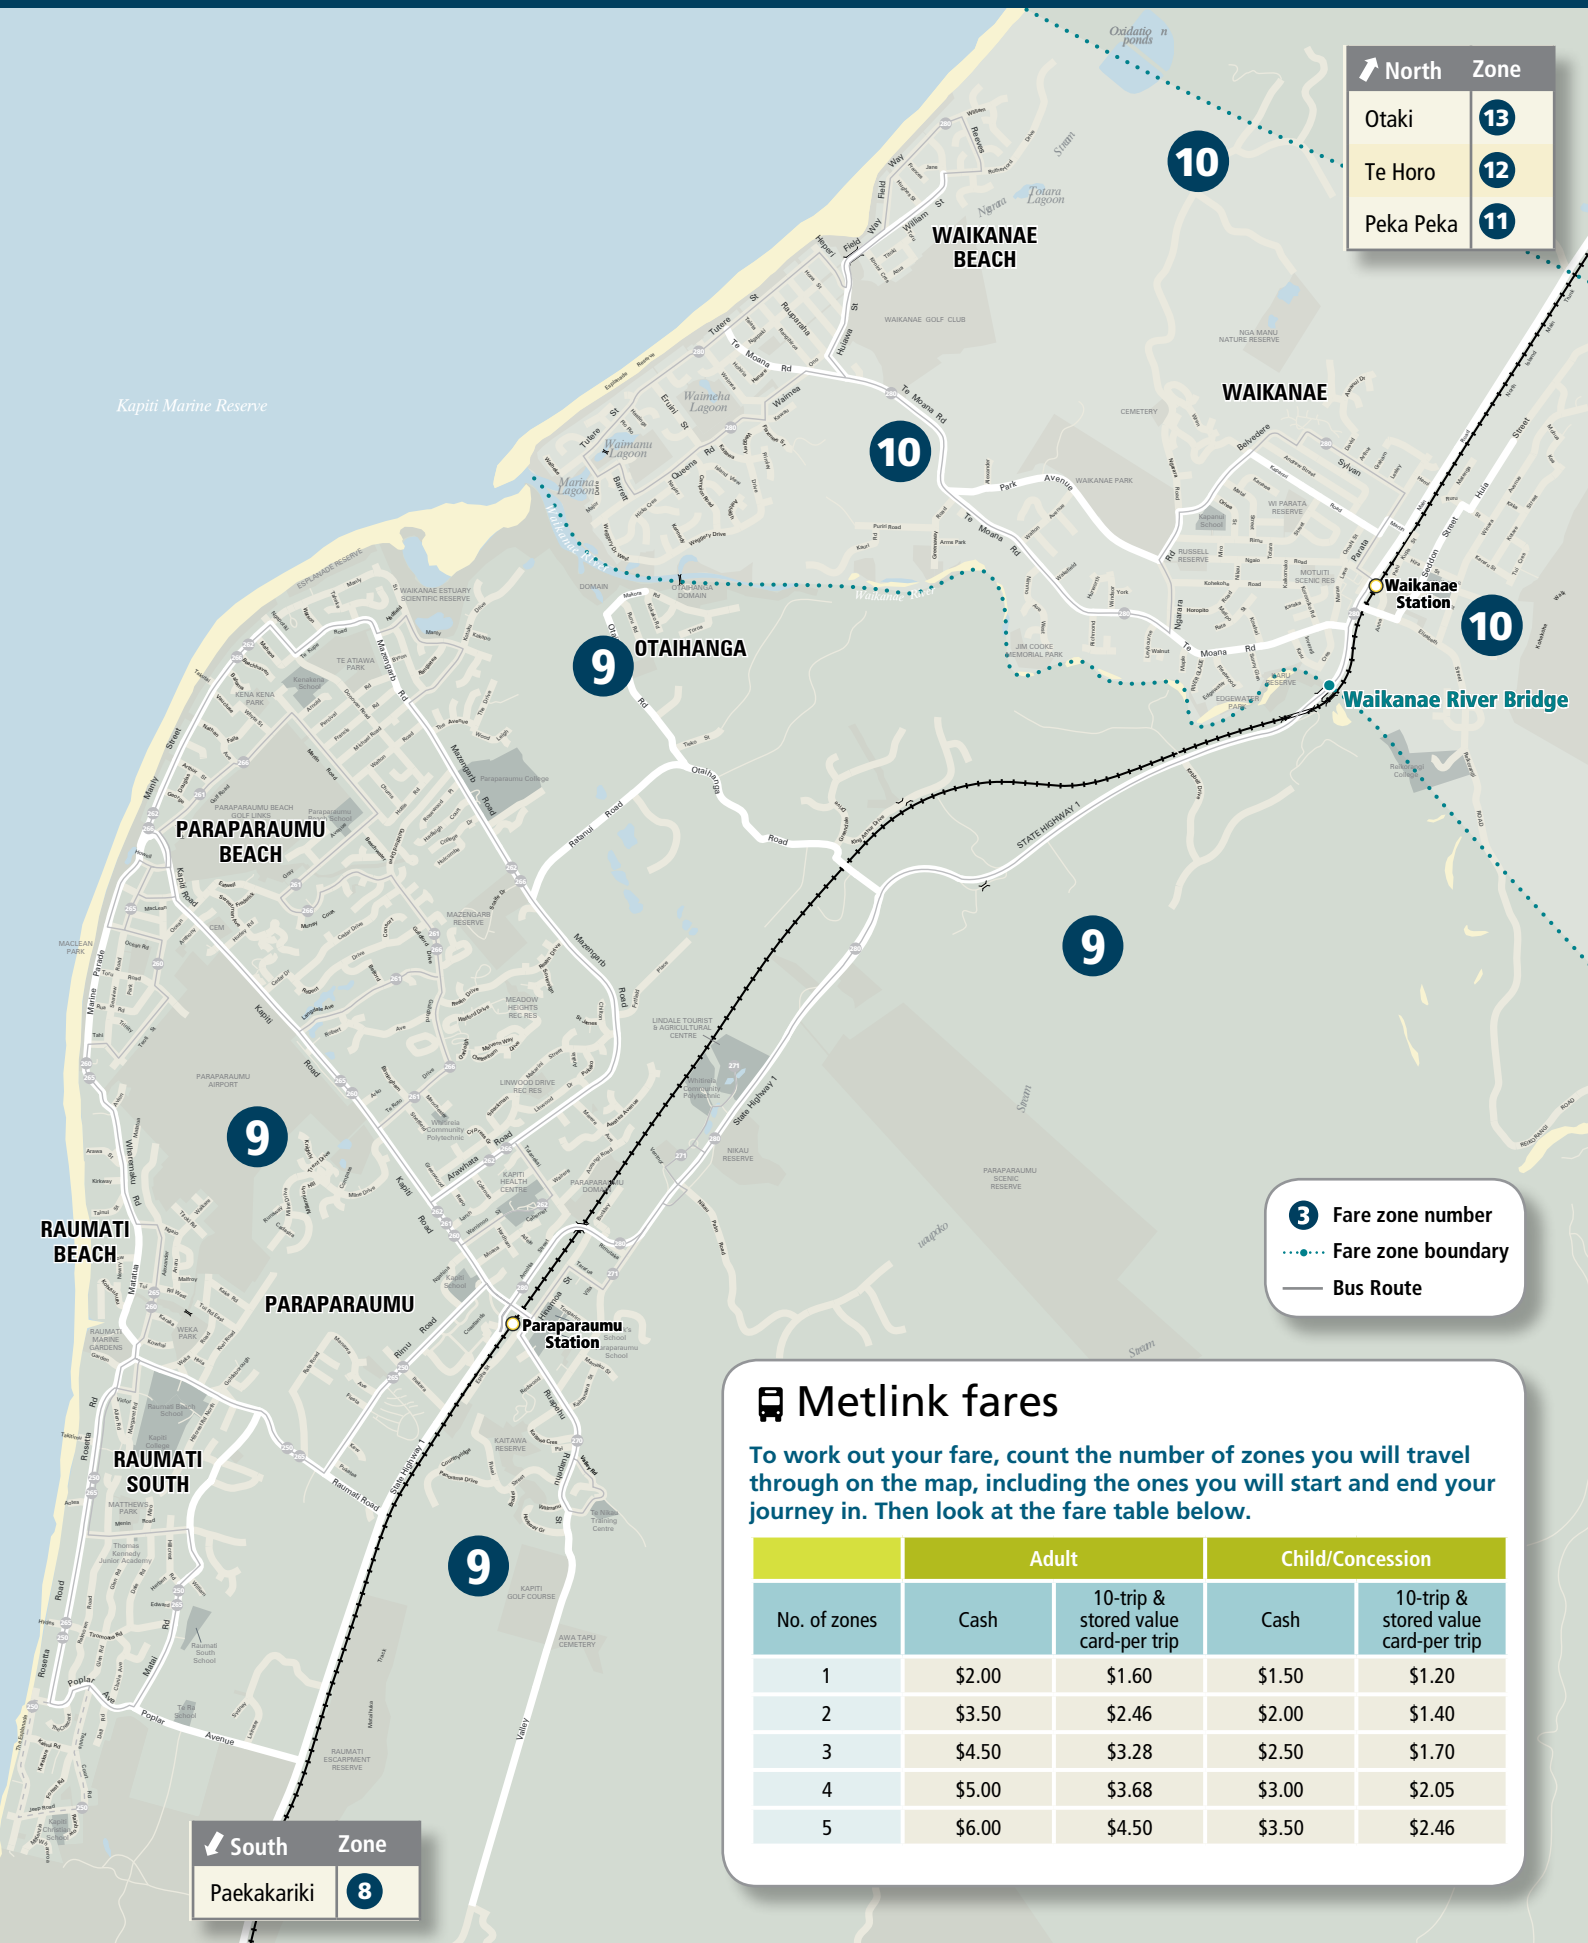

Kapiti Coast fare zones and boundaries from 1 October 2010

North	Zone
	13
	12
	11

3 Fare zone number
 Fare zone boundary
 — Bus Route

Metlink fares

To work out your fare, count the number of zones you will travel through on the map, including the ones you will start and end your journey in. Then look at the fare table below.

No. of zones	Adult		Child/Concession	
	Cash	10-trip & stored value card-per trip	Cash	10-trip & stored value card-per trip
1	\$2.00	\$1.60	\$1.50	\$1.20
2	\$3.50	\$2.46	\$2.00	\$1.40
3	\$4.50	\$3.28	\$2.50	\$1.70
4	\$5.00	\$3.68	\$3.00	\$2.05
5	\$6.00	\$4.50	\$3.50	\$2.46

South	Zone
Paekakariki	8