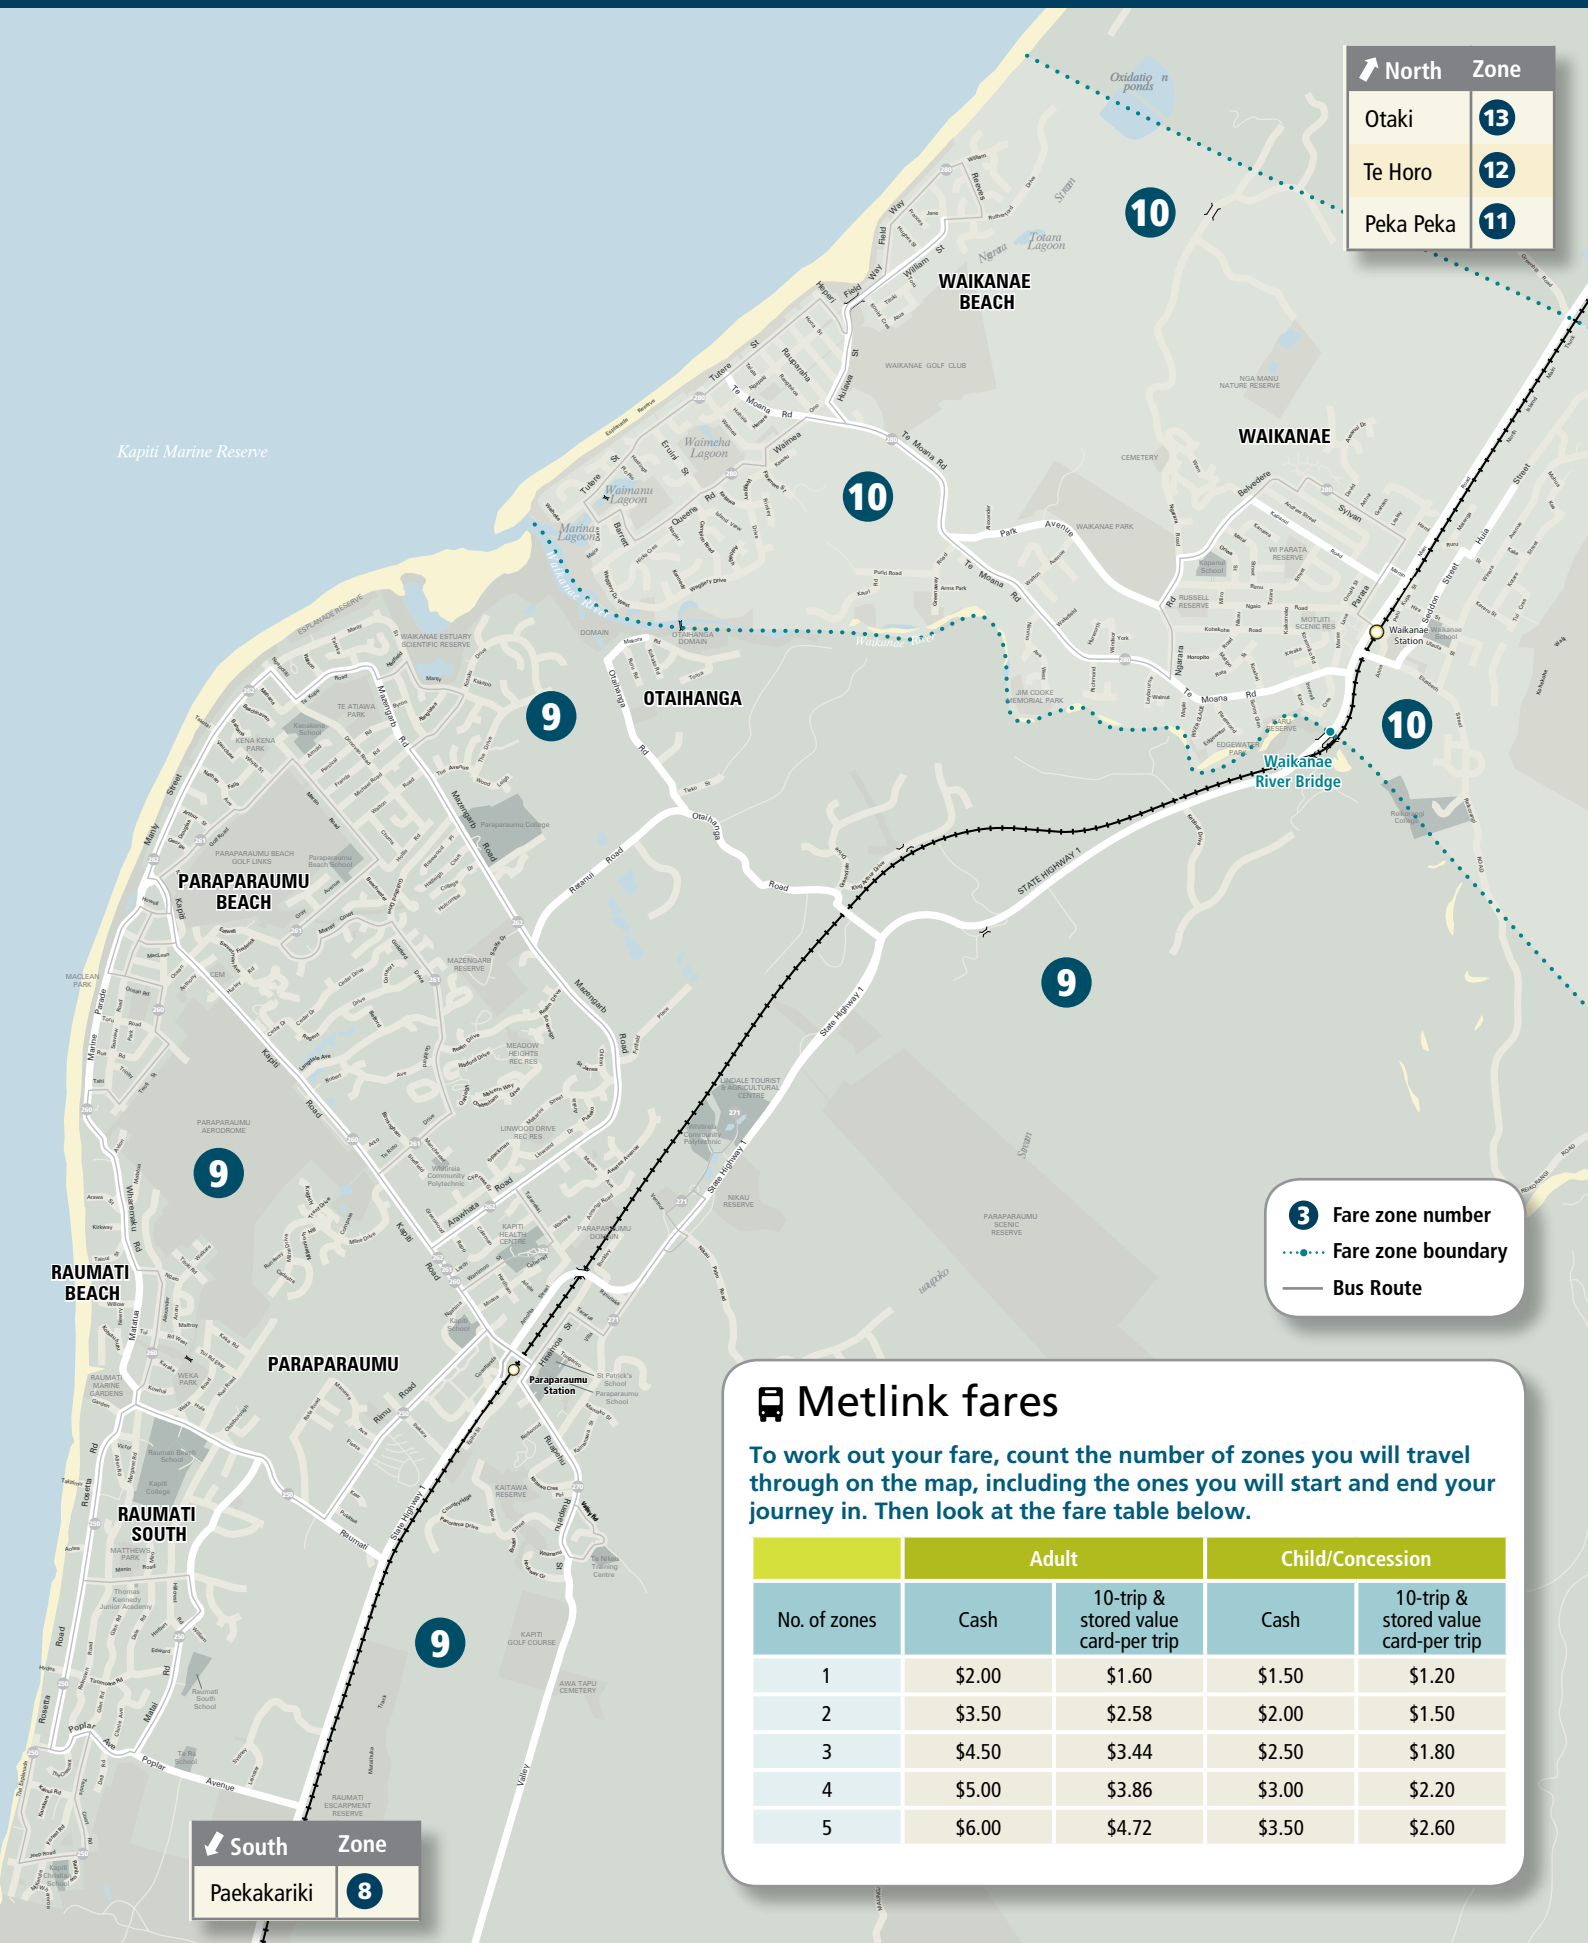

Kapiti Coast fare zones and boundaries from 1 November 2011

Metlink fares

To work out your fare, count the number of zones you will travel through on the map, including the ones you will start and end your journey in. Then look at the fare table below.

No. of zones	Adult		Child/Concession	
	Cash	10-trip & stored value card-per trip	Cash	10-trip & stored value card-per trip
1	\$2.00	\$1.60	\$1.50	\$1.20
2	\$3.50	\$2.58	\$2.00	\$1.50
3	\$4.50	\$3.44	\$2.50	\$1.80
4	\$5.00	\$3.86	\$3.00	\$2.20
5	\$6.00	\$4.72	\$3.50	\$2.60