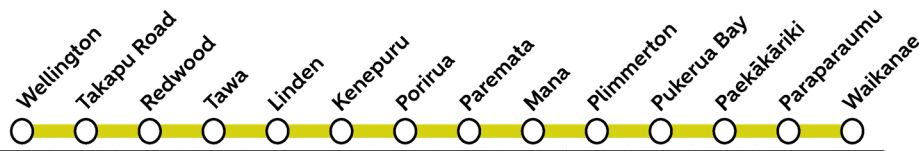

## Kāpiti Line

Sunday 19 May

Buses replace all services until approximately 6pm.

Key

Bus
Train

**KPL**

to Wellington

AM	X	6:00	6:07	-	-	-	-	-	6:39	-	-	-	-	7:00	
		6:00	6:07	6:18	6:30	6:37	6:39	6:42	6:46	6:50	6:54	6:57	6:59	7:02	7:15
	X	7:00	7:07	-	-	-	-	-	7:39	-	-	-	-	-	8:00
		7:00	7:07	7:18	7:30	7:37	7:39	7:42	7:46	7:50	7:54	7:57	7:59	8:02	8:15
8am - 4:30pm	X	00	07	-	-	-	-	-	39	-	-	-	-	-	00
		00	07	18	30	37	39	42	46	50	54	57	59	02	15
	X	30	37	-	-	-	-	-	09	-	-	-	-	-	00
		30	37	48	00	07	09	12	16	20	24	27	29	32	45
5pm - 6.30pm		00	07	18	30	37	39	42	46	50	54	57	59	02	15
		30	37	48	00	07	09	12	16	20	24	27	29	32	45
		7:00	7:06	7:14	7:24	7:31	7:33	7:35	7:39	7:41	7:43	7:45	7:46	7:48	8:00

X = Bus is express from Paraparaumu to Porirua and Wellington

**KPL**

to Waikanae

7am - 5:30pm	X	14	-	-	-	-	-	35	-	-	-	-	-	16	21
		14	27	30	32	35	39	43	47	50	52	59	11	28	36
	X	44	-	-	-	-	-	05	-	-	-	-	-	43	48
		44	57	00	02	05	09	13	17	20	22	29	41	58	06
PM	X	5:44	-	-	-	-	-	05	-	-	-	-	-	36	41
		5:44	5:57	6:00	6:02	6:05	6:09	6:13	6:17	6:20	6:22	6:29	6:41	6:58	7:06
		6:14	6:26	6:28	6:29	6:31	6:33	6:35	6:39	6:41	6:43	6:50	7:00	7:08	7:14

X = Bus is express to Porirua and Paraparaumu