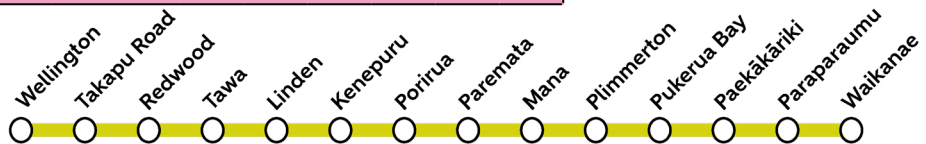

AM	S	6:05	-	-	-	-	-	6:35	6:39	6:41	6:43	6:50	7:00	7:08	7:14
	D S	6:14	6:27	6:30	6:32	6:35	6:39	6:43	-	-	-	-	-	-	-
		7:05	-	-	-	-	-	7:35	7:39	7:41	7:43	7:50	8:00	8:08	8:14
		7:14	7:27	7:30	7:32	7:35	7:39	7:43							
		7:35	-	-	-	-	-	8:05	8:09	8:11	8:13	8:20	8:30	8:38	8:44
		7:44	7:57	8:00	8:02	8:05	8:09	8:13							
8am - 7pm		05	-	-	-	-	-	35	39	41	43	50	00	08	14
		14	27	30	32	35	39	43							
		35	-	-	-	-	-	05	09	11	13	20	30	38	44
		44	57	00	02	05	09	13							
7pm - 11pm		05	-	-	-	-	-	40	44	46	48	55	05	14	19
	D	14	27	30	32	35	39	43	-	-	-	-	-	-	-
PM		11:05	-	-	-	-	-	11:35	11:39	11:41	11:43	11:50	12:00	12:08	12:14
	D	11:14	11:27	11:30	11:32	11:35	11:39	11:43	-	-	-	-	-	-	-
	S	12:05	-	-	-	-	-	12:35	12:39	12:41	12:43	12:50	1:00	1:08	1:14
	D S	12:14	12:27	12:30	12:32	12:35	12:39	12:43	-	-	-	-	-	-	-
	S	1:05	-	-	-	-	-	1:35	1:39	1:41	1:43	1:50	2:00	2:08	2:14
	D S	1:14	1:27	1:30	1:32	1:35	1:39	1:43	-	-	-	-	-	-	-

S = Saturday only service D = Drop off as required during hourly services